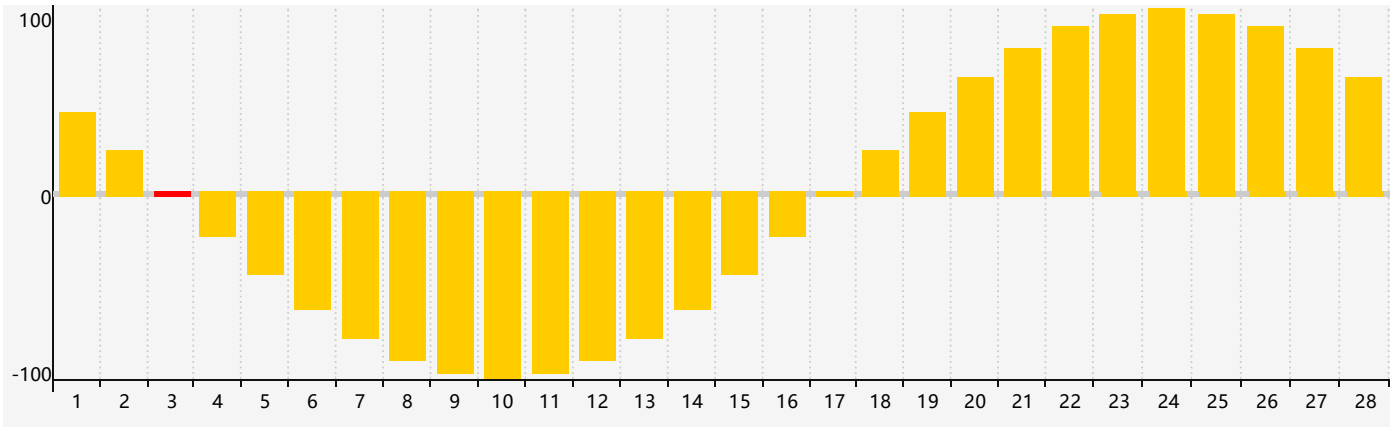

February 2019 Intellectual Biorhythm Charts

February 2019 Emotional Biorhythm Charts

February 2019 Physical Biorhythm Charts

February 2019

SUN	MON	TUE	WED	THU	FRI	SAT
27 	28 	29 	30 	31 	1 	2 
3 Emotional 	4 	5 	6 	7 	8 	9 
10 	11 	12 	13 	14 	15 Physical 	16 
17 	18 	19 	20 Intellectual 	21 	22 	23 
24 	25 	26 	27 	28 	1 	2 