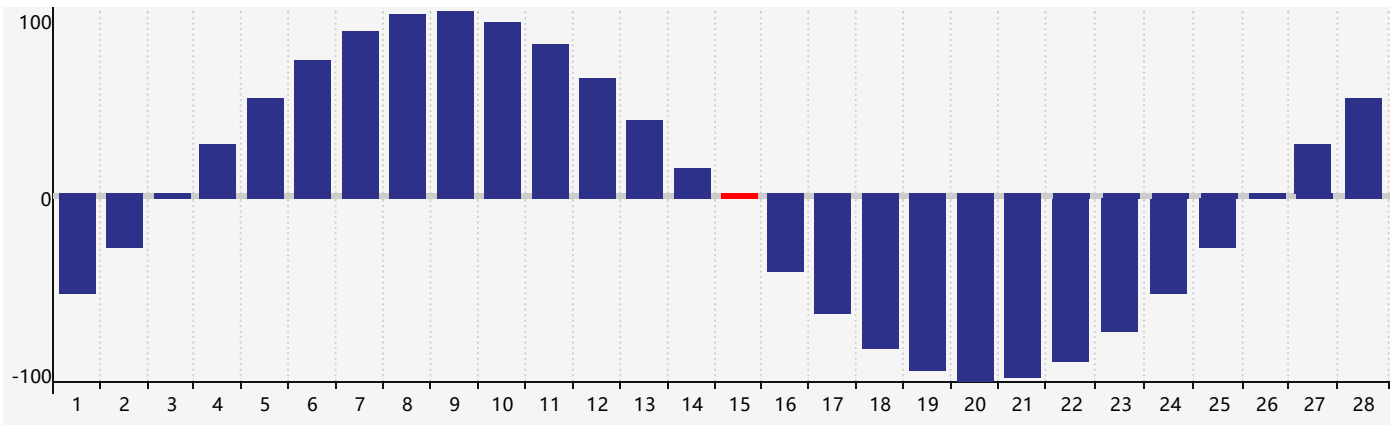

February 2019 Intellectual Biorhythm Charts

February 2019 Emotional Biorhythm Charts

February 2019 Physical Biorhythm Charts

February 2019

SUN	MON	TUE	WED	THU	FRI	SAT
27 	28 	29 	30 	31 	1 	2 
3 Emotional 	4 	5 	6 	7 	8 	9 
10 	11 	12 	13 	14 	15 Physical 	16 
17 	18 	19 	20 Intellectual 	21 	22 	23 
24 	25 	26 	27 	28 	1 	2 