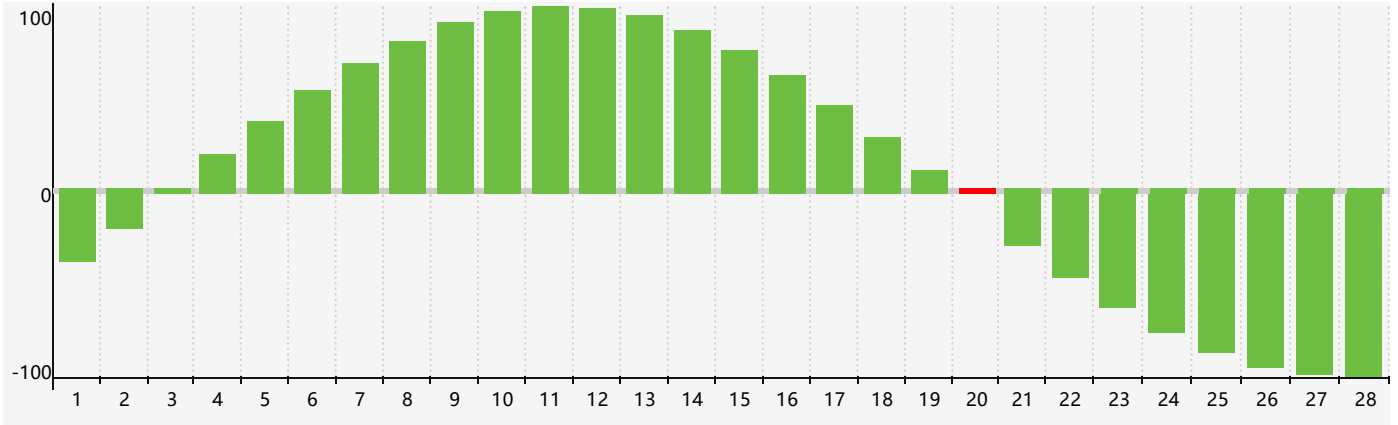

February 2019 Intellectual Biorhythm Charts

February 2019 Emotional Biorhythm Charts

February 2019 Physical Biorhythm Charts

February 2019

SUN	MON	TUE	WED	THU	FRI	SAT
27 	28 	29 	30 	31 	1 	2 
3 Emotional 	4 	5 	6 	7 	8 	9 
10 	11 	12 	13 	14 	15 Physical 	16 
17 	18 	19 	20 Intellectual 	21 	22 	23 
24 	25 	26 	27 	28 	1 	2 