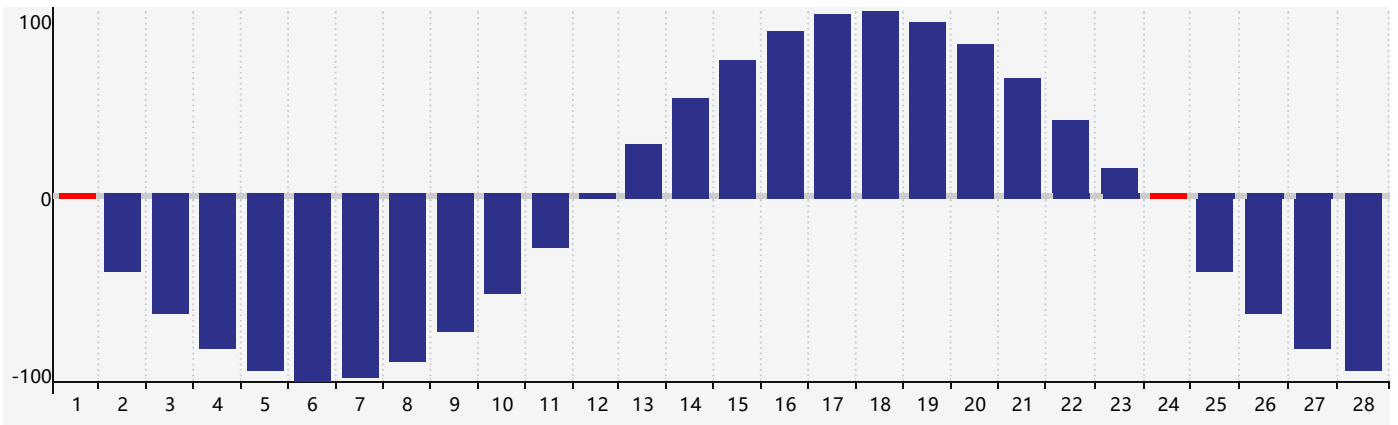

February 2019 Intellectual Biorhythm Charts

February 2019 Emotional Biorhythm Charts

February 2019 Physical Biorhythm Charts

February 2019

SUN	MON	TUE	WED	THU	FRI	SAT
27	28	29	30	31	1 Physical	2
3	4	5	6	7	8	9
10 Intellectual	11 Emotional	12	13	14	15	16
17	18	19	20	21	22	23
24 Physical	25	26	27	28	1	2