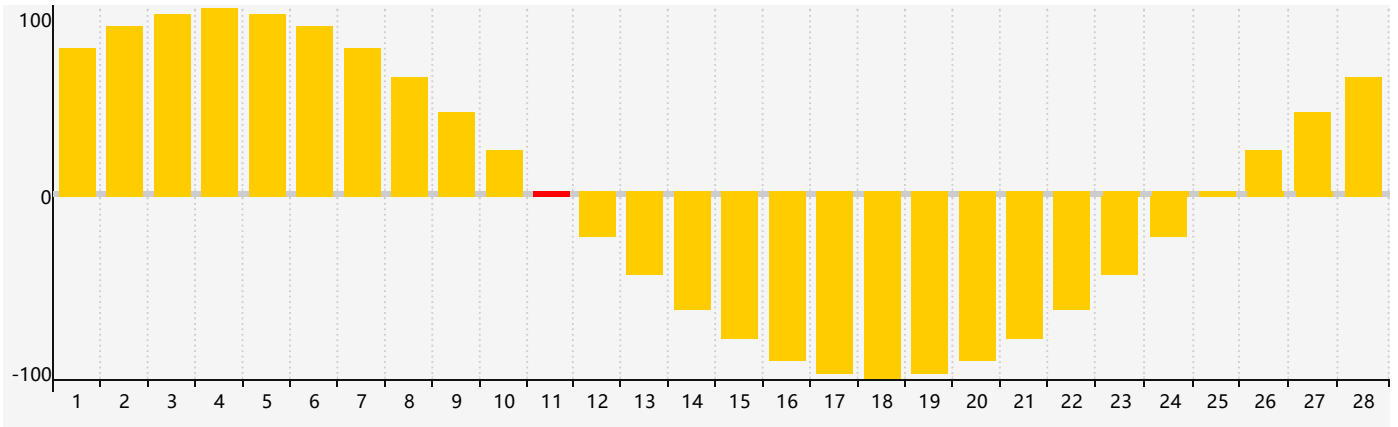

February 2019 Intellectual Biorhythm Charts

February 2019 Emotional Biorhythm Charts

February 2019 Physical Biorhythm Charts

February 2019

SUN	MON	TUE	WED	THU	FRI	SAT
27	28	29	30	31	1 Physical	2
3	4	5	6	7	8	9
10 Intellectual	11 Emotional	12	13	14	15	16
17	18	19	20	21	22	23
24 Physical	25	26	27	28	1	2