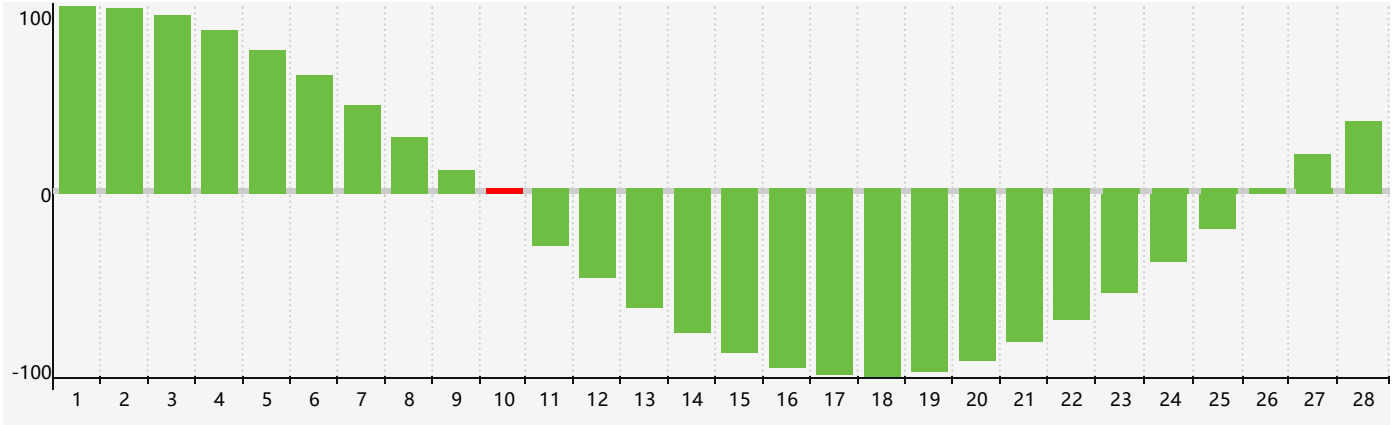

February 2019 Intellectual Biorhythm Charts

February 2019 Emotional Biorhythm Charts

February 2019 Physical Biorhythm Charts

February 2019

SUN	MON	TUE	WED	THU	FRI	SAT
27	28	29	30	31	1 Physical	2
3	4	5	6	7	8	9
10 Intellectual	11 Emotional	12	13	14	15	16
17	18	19	20	21	22	23
24 Physical	25	26	27	28	1	2