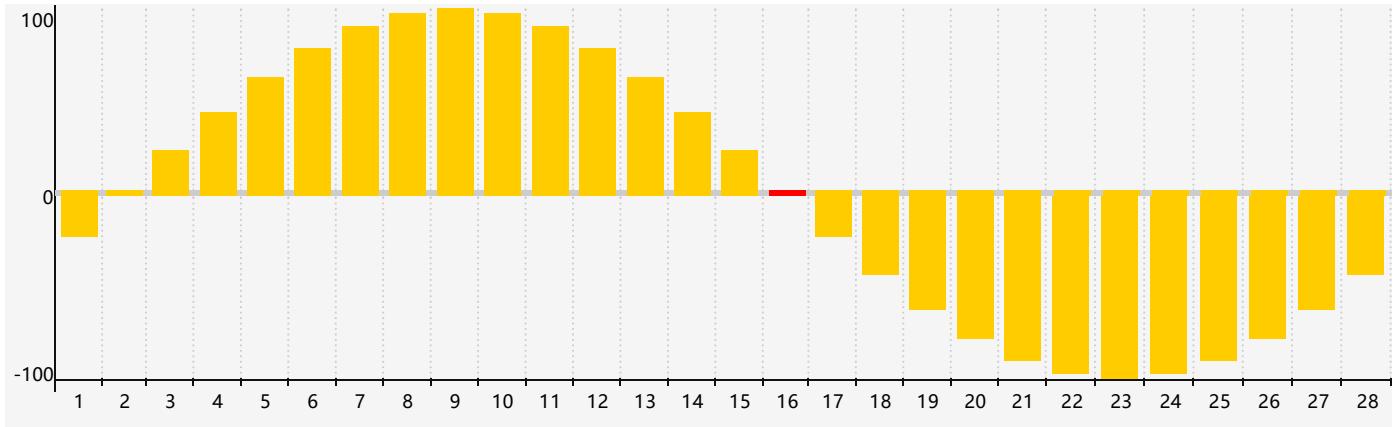

February 2019 Emotional Biorhythm Charts

February 2019

SUN	MON	TUE	WED	THU	FRI	SAT
27	28	29	30	31	1	2
3	4	5	6	7	8	9
10	11	12	13	14	15	16 <small>Emotional</small>
17	18	19	20	21	22	23
24	25	26	27	28	1	2