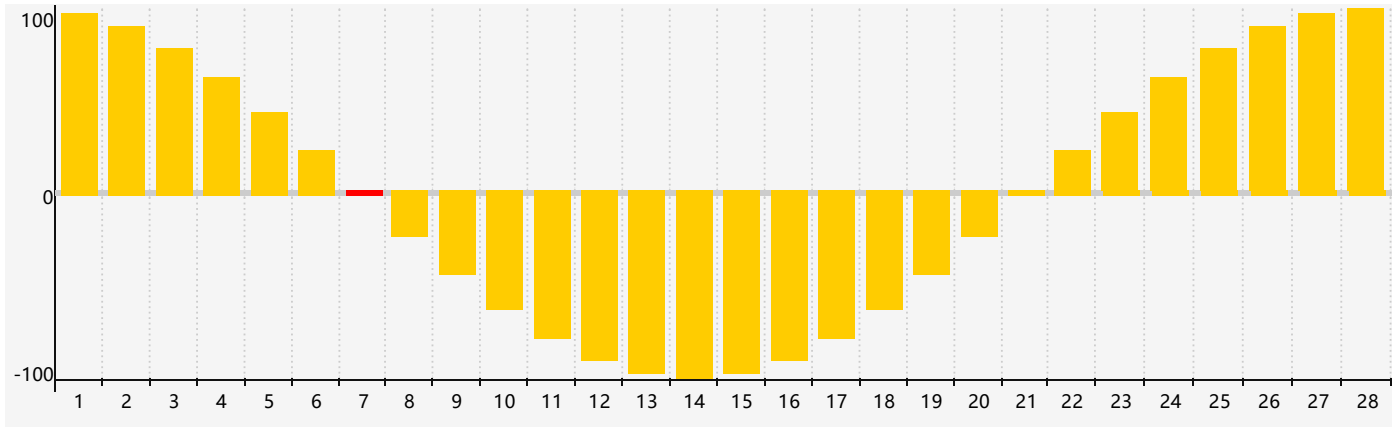

## February 2019 Emotional Biorhythm Charts

## February 2019

SUN	MON	TUE	WED	THU	FRI	SAT
27	28	29	30	31	1	2
3	4	5	6	7 <span style="border: 1px solid red; padding: 2px;">Emotional</span>	8	9
10	11	12	13	14	15	16
17	18	19	20	21	22	23
24	25	26	27	28	1	2