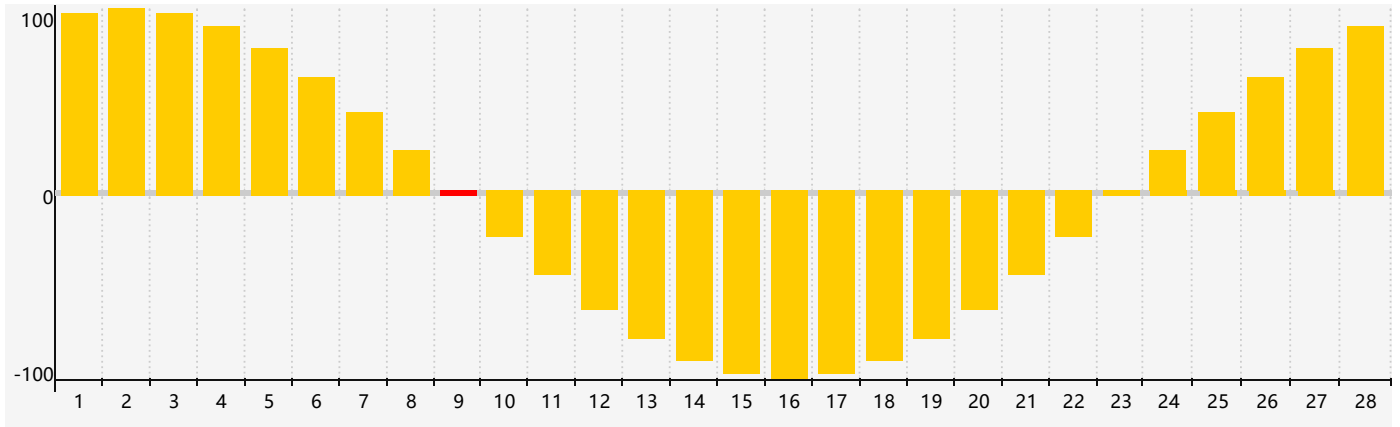

February 2019 Emotional Biorhythm Charts

February 2019

SUN	MON	TUE	WED	THU	FRI	SAT
27	28	29	30	31	1	2
3	4	5	6	7	8	9 Emotional
10	11	12	13	14	15	16
17	18	19	20	21	22	23
24	25	26	27	28	1	2