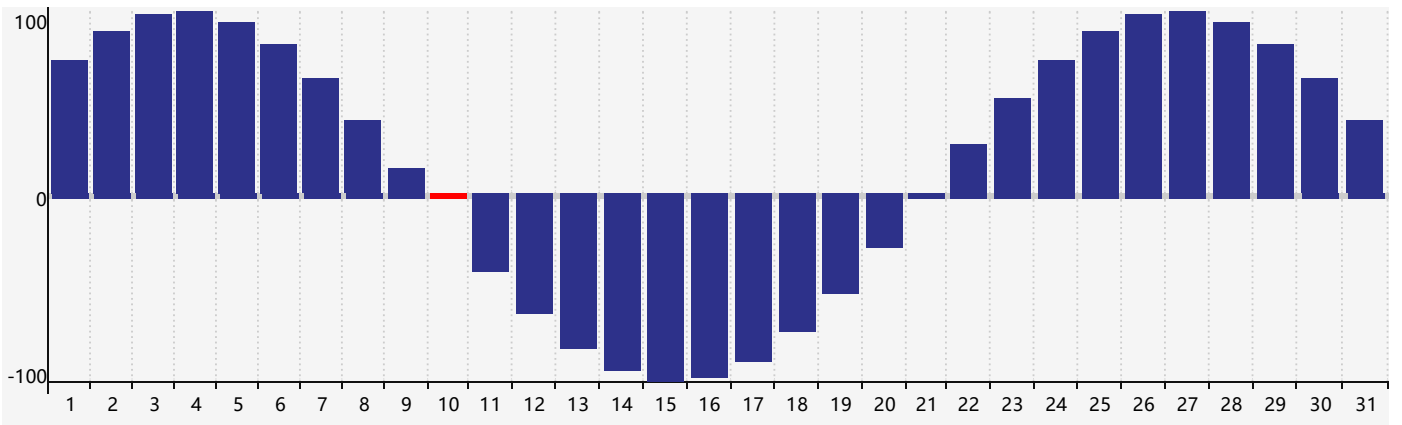

March 2019 Intellectual Biorhythm Charts

March 2019 Emotional Biorhythm Charts

March 2019 Physical Biorhythm Charts

March 2019

SUN	MON	TUE	WED	THU	FRI	SAT
24	25	26	27	28	1	2
3	4	5	6	7	8	9
10 <small>Physical</small>	11	12	13	14	15	16
17	18 <small>Intellectual</small>	19 <small>Emotional</small>	20	21	22	23
24	25	26	27	28	29	30
31	1	2 <small>Physical</small>	3	4	5	6