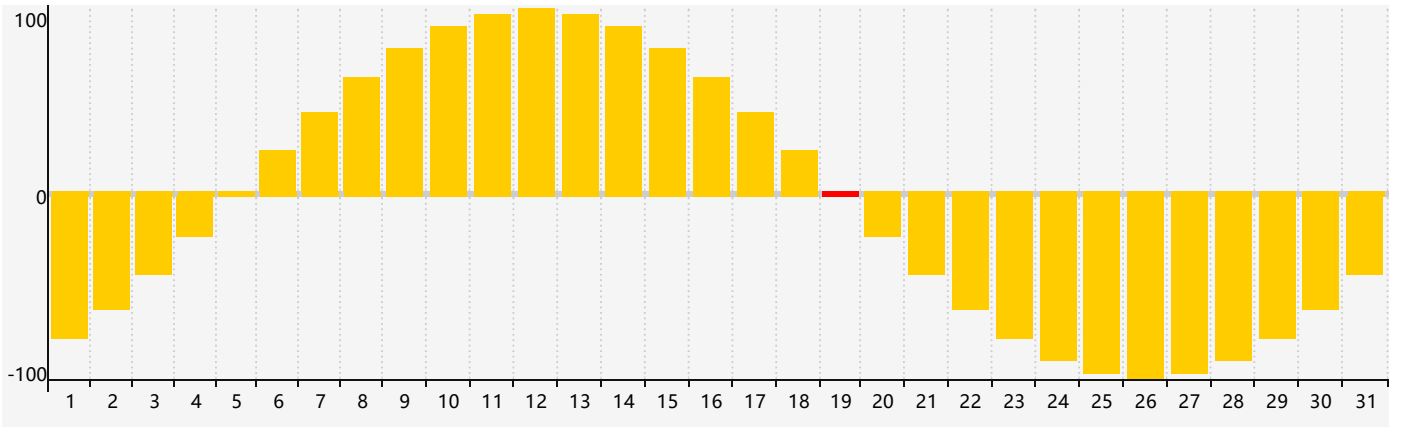

March 2019 Intellectual Biorhythm Charts

March 2019 Emotional Biorhythm Charts

March 2019 Physical Biorhythm Charts

March 2019

SUN	MON	TUE	WED	THU	FRI	SAT
24	25	26	27	28	1	2
3	4	5	6	7	8	9
10 <small>Physical</small>	11	12	13	14	15	16
17	18 <small>Intellectual</small>	19 <small>Emotional</small>	20	21	22	23
24	25	26	27	28	29	30
31	1	2 <small>Physical</small>	3	4	5	6