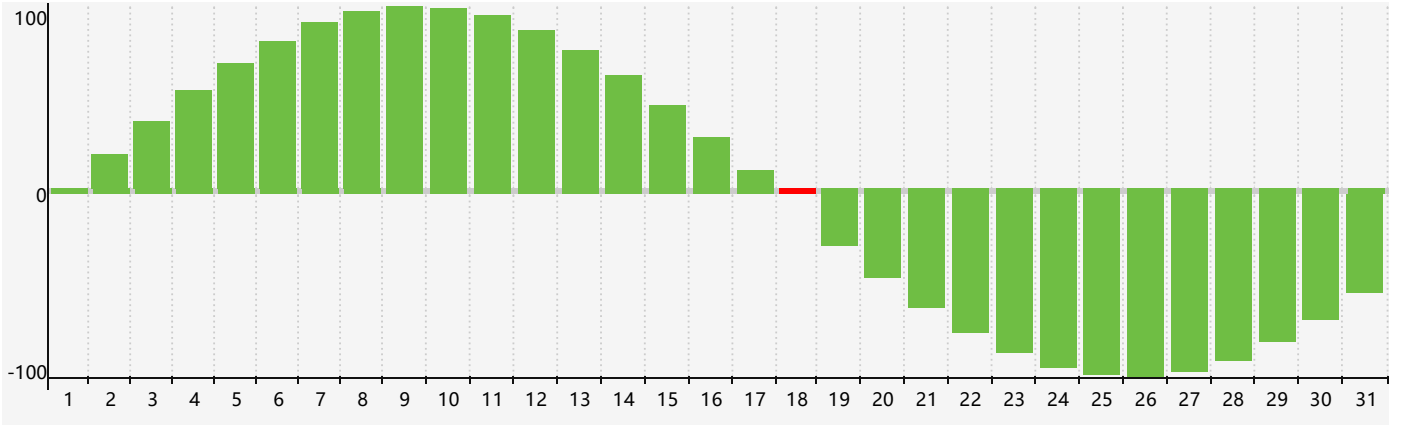

March 2019 Intellectual Biorhythm Charts

March 2019 Emotional Biorhythm Charts

March 2019 Physical Biorhythm Charts

March 2019

SUN	MON	TUE	WED	THU	FRI	SAT
24	25	26	27	28	1	2
3	4	5	6	7	8	9
10 <small>Physical</small>	11	12	13	14	15	16
17	18 <small>Intellectual</small>	19 <small>Emotional</small>	20	21	22	23
24	25	26	27	28	29	30
31	1	2 <small>Physical</small>	3	4	5	6