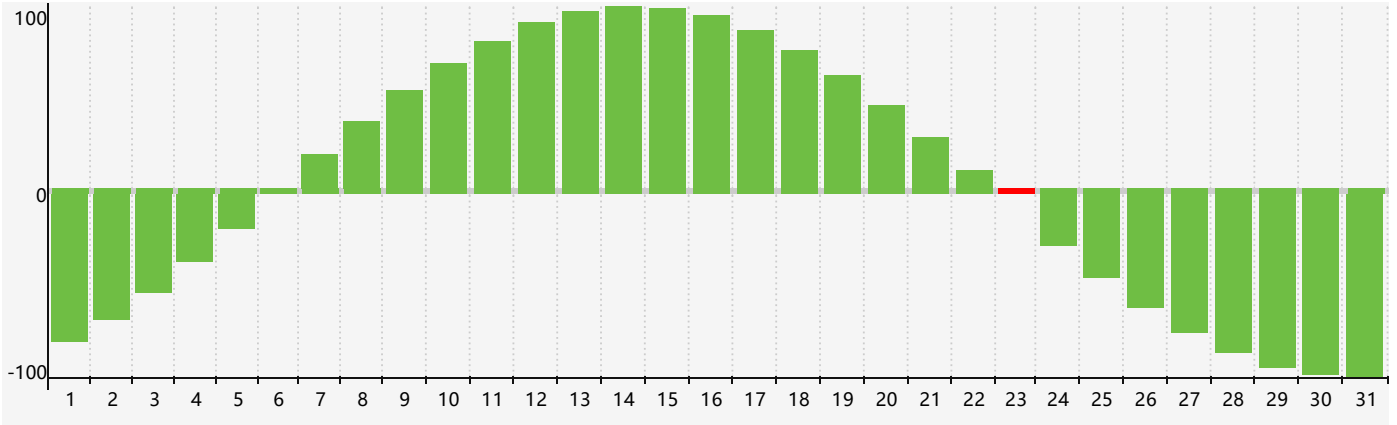

March 2019 Intellectual Biorhythm Charts

March 2019 Emotional Biorhythm Charts

March 2019 Physical Biorhythm Charts

March 2019

SUN	MON	TUE	WED	THU	FRI	SAT
24	25	26	27	28	1	2
3	4	5	6	7 Emotional	8	9
10	11	12 Physical	13	14	15	16
17	18	19	20	21	22	23 Intellectual
24	25	26	27	28	29	30
31	1	2	3	4 Emotional Physical	5	6