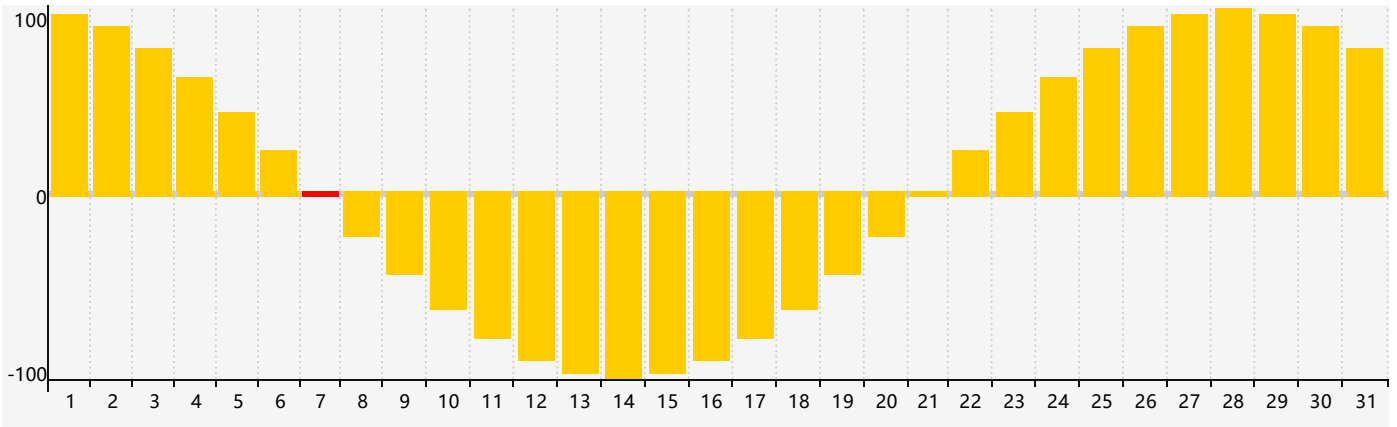

March 2019 Intellectual Biorhythm Charts

March 2019 Emotional Biorhythm Charts

March 2019 Physical Biorhythm Charts

March 2019

SUN	MON	TUE	WED	THU	FRI	SAT
24	25	26	27	28	1	2
3	4	5	6	7 Emotional	8	9
10	11	12 Physical	13	14	15	16
17	18	19	20	21	22	23 Intellectual
24	25	26	27	28	29	30
31	1	2	3	4 Emotional Physical	5	6