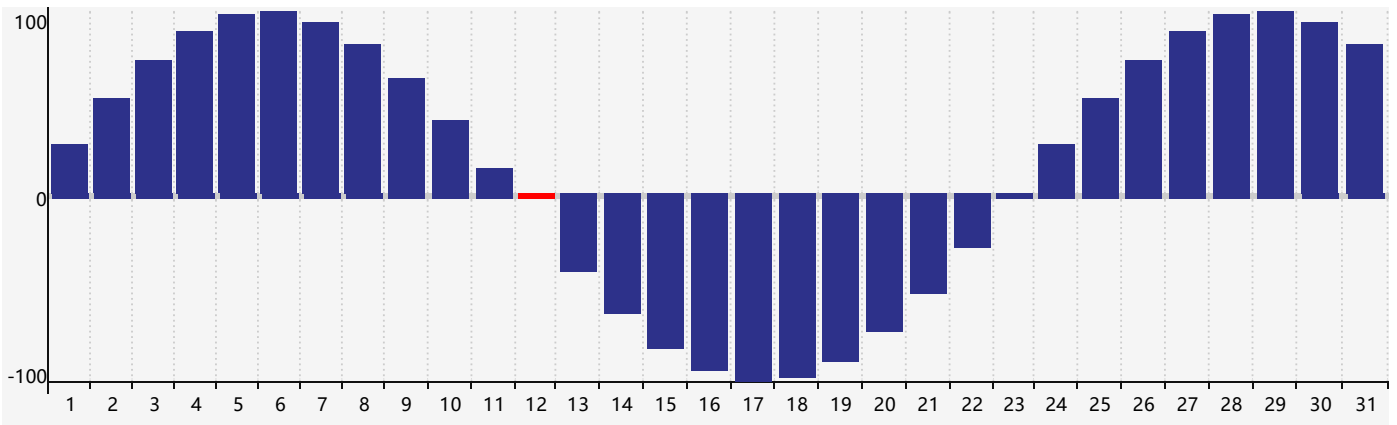

March 2019 Intellectual Biorhythm Charts

March 2019 Emotional Biorhythm Charts

March 2019 Physical Biorhythm Charts

March 2019

SUN	MON	TUE	WED	THU	FRI	SAT
24	25	26	27	28	1	2
3	4	5	6	7 Emotional	8	9
10	11	12 Physical	13	14	15	16
17	18	19	20	21	22	23 Intellectual
24	25	26	27	28	29	30
31	1	2	3	4 Emotional Physical	5	6