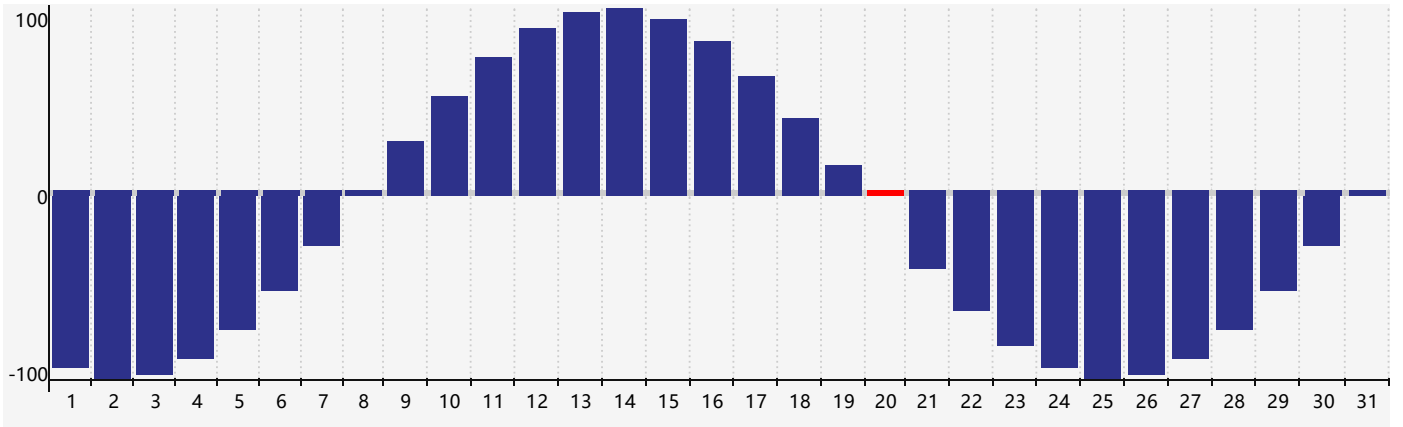

March 2019 Physical Biorhythm Charts

March 2019

SUN	MON	TUE	WED	THU	FRI	SAT
24	25 Physical	26	27	28	1	2
3	4	5	6	7	8	9
10	11	12	13	14	15	16
17	18	19	20 Physical	21	22	23
24	25	26	27	28	29	30
31	1	2	3	4	5	6