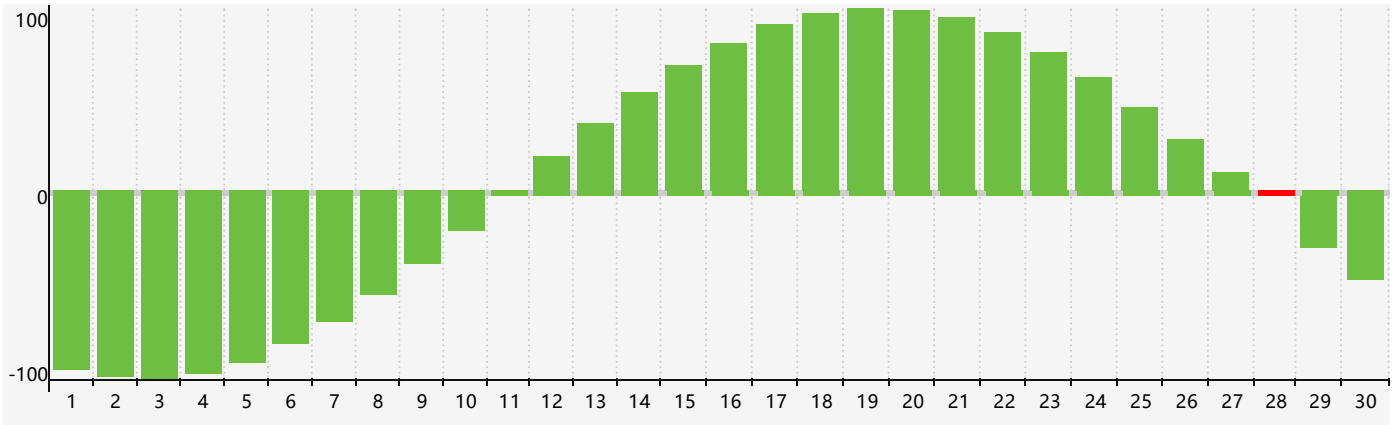

April 2019 Intellectual Biorhythm Charts

April 2019 Emotional Biorhythm Charts

April 2019 Physical Biorhythm Charts

April 2019

SUN	MON	TUE	WED	THU	FRI	SAT
31	1	2	3	4	5	6
7	8	9	10	11	12 Physical	13 Emotional
14	15	16	17	18	19	20
21	22	23	24	25	26	27
28 Intellectual	29	30	1	2	3	4