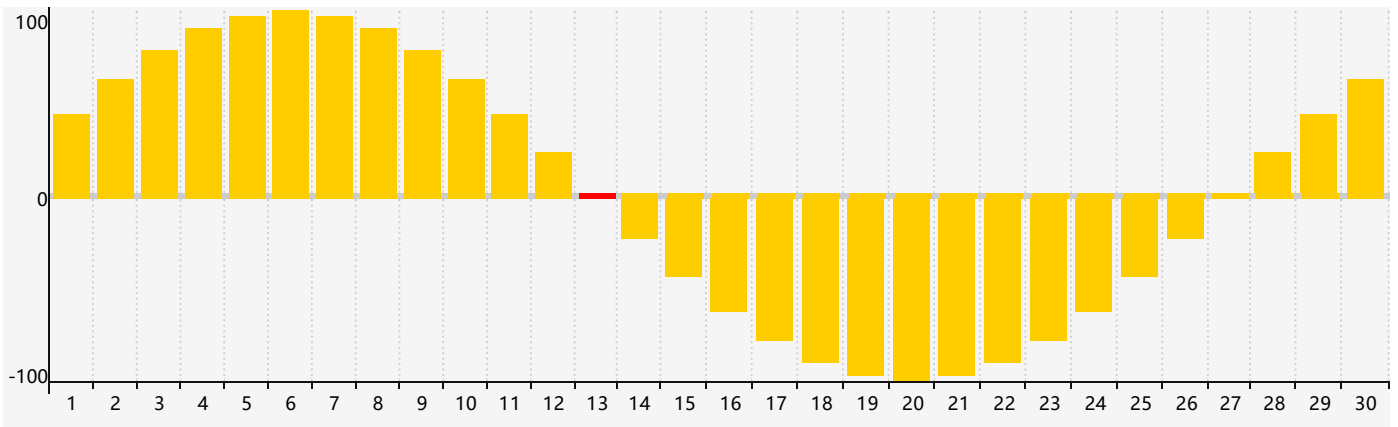

April 2019 Intellectual Biorhythm Charts

April 2019 Emotional Biorhythm Charts

April 2019 Physical Biorhythm Charts

April 2019

SUN	MON	TUE	WED	THU	FRI	SAT
31	1	2	3	4	5	6
7	8	9	10	11	12 Physical	13 Emotional
14	15	16	17	18	19	20
21	22	23	24	25	26	27
28 Intellectual	29	30	1	2	3	4