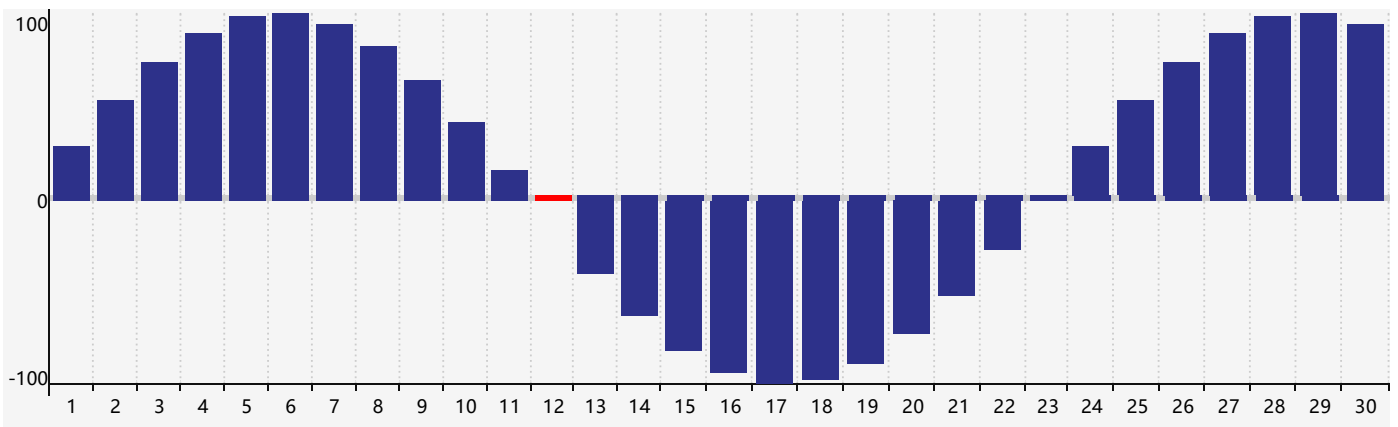

April 2019 Intellectual Biorhythm Charts

April 2019 Emotional Biorhythm Charts

April 2019 Physical Biorhythm Charts

April 2019

SUN	MON	TUE	WED	THU	FRI	SAT
31	1	2	3	4	5	6
7	8	9	10	11	12 Physical	13 Emotional
14	15	16	17	18	19	20
21	22	23	24	25	26	27
28 Intellectual	29	30	1	2	3	4