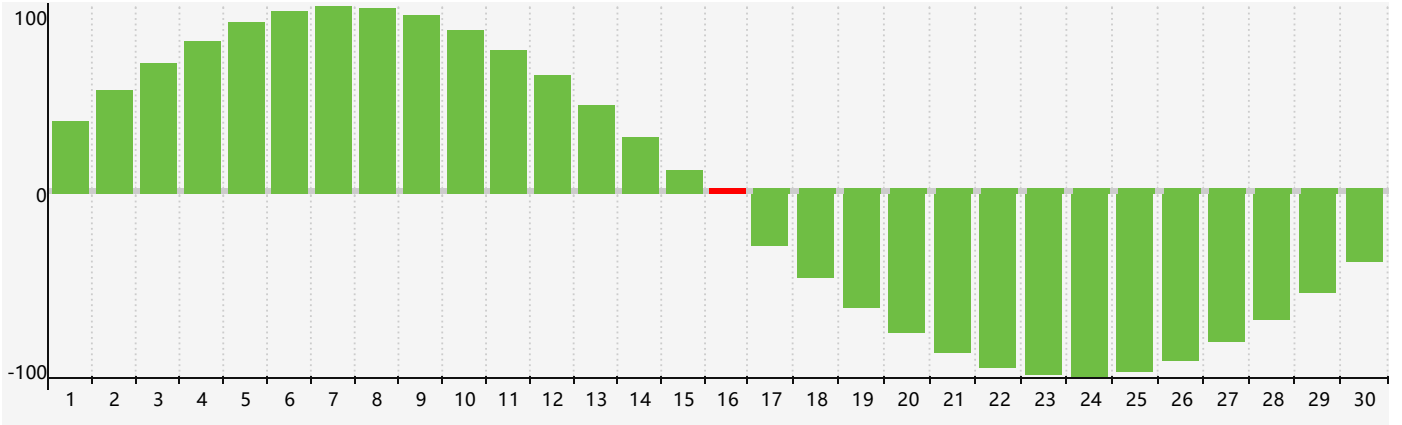

April 2019 Intellectual Biorhythm Charts

April 2019 Emotional Biorhythm Charts

April 2019 Physical Biorhythm Charts

April 2019

SUN	MON	TUE	WED	THU	FRI	SAT
31 	1 	2 	3 	4 	5 	6 
7 Physical 	8 	9 	10 	11 	12 	13 
14 	15 	16 Intellectual 	17 	18 	19 	20 
21 	22 Emotional 	23 	24 	25 	26 	27 
28 	29 	30 Physical 	1 	2 	3 	4 