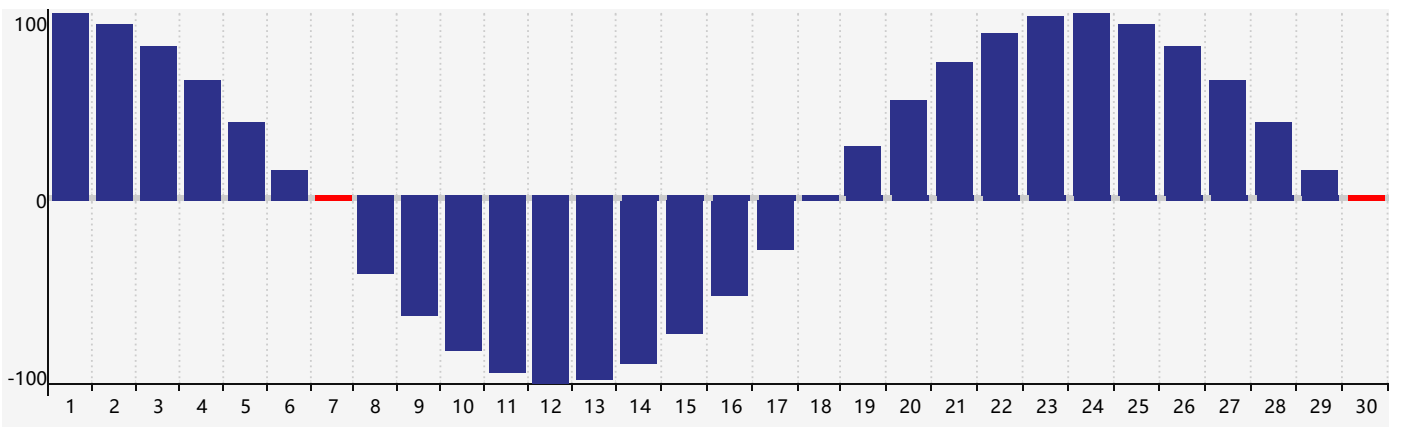

April 2019 Intellectual Biorhythm Charts

April 2019 Emotional Biorhythm Charts

April 2019 Physical Biorhythm Charts

April 2019

SUN	MON	TUE	WED	THU	FRI	SAT
31 	1 	2 	3 	4 	5 	6 
7 Physical 	8 	9 	10 	11 	12 	13 
14 	15 	16 Intellectual 	17 	18 	19 	20 
21 	22 Emotional 	23 	24 	25 	26 	27 
28 	29 	30 Physical 	1 	2 	3 	4 