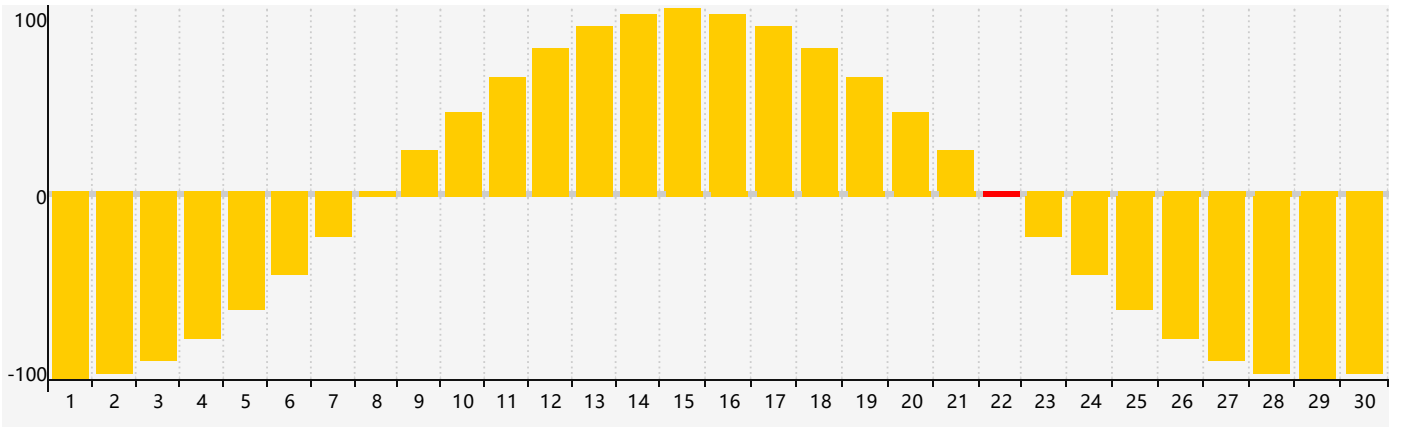

April 2019 Intellectual Biorhythm Charts

April 2019 Emotional Biorhythm Charts

April 2019 Physical Biorhythm Charts

April 2019

SUN	MON	TUE	WED	THU	FRI	SAT
31 	1 	2 	3 	4 	5 	6 
7 Physical 	8 	9 	10 	11 	12 	13 
14 	15 	16 Intellectual 	17 	18 	19 	20 
21 	22 Emotional 	23 	24 	25 	26 	27 
28 	29 	30 Physical 	1 	2 	3 	4 