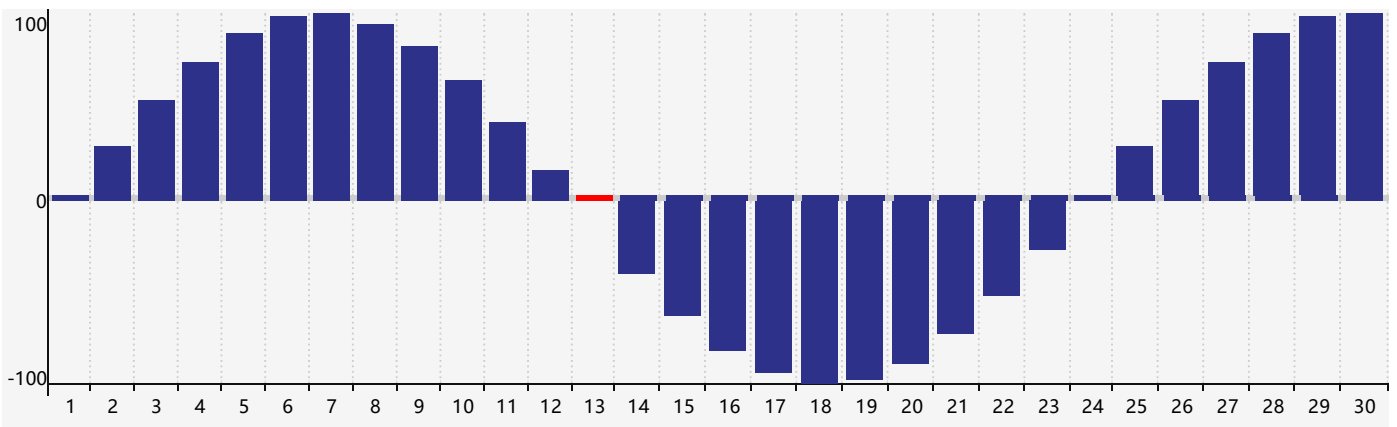

April 2019 Intellectual Biorhythm Charts

April 2019 Emotional Biorhythm Charts

April 2019 Physical Biorhythm Charts

April 2019

SUN	MON	TUE	WED	THU	FRI	SAT
31	1	2	3	4	5 Intellectual	6
7	8	9	10	11	12	13 Physical
14	15	16	17	18 Emotional	19	20
21	22	23	24	25	26	27
28	29	30	1	2	3	4