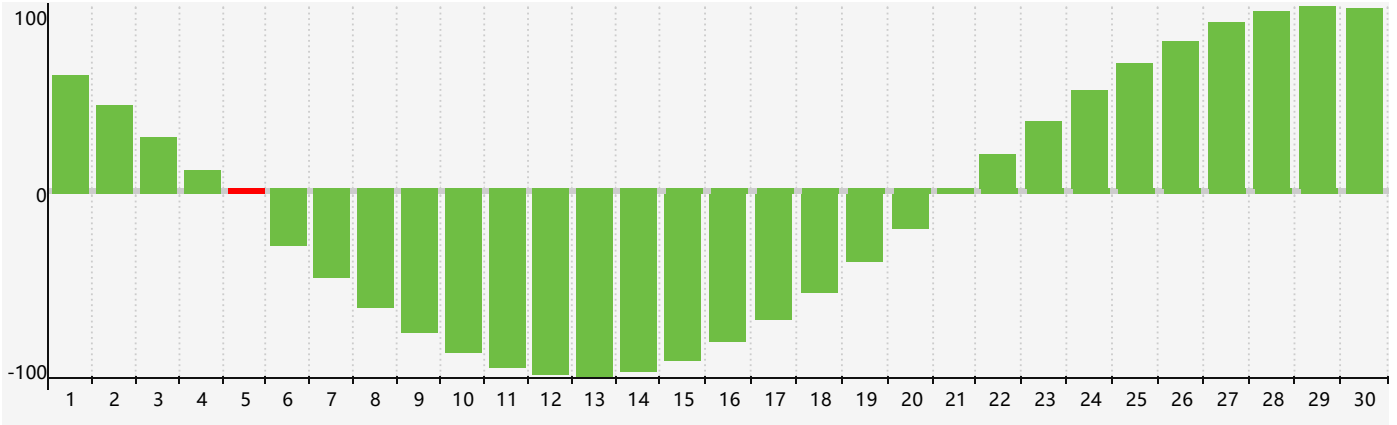

April 2019 Intellectual Biorhythm Charts

April 2019 Emotional Biorhythm Charts

April 2019 Physical Biorhythm Charts

April 2019

SUN	MON	TUE	WED	THU	FRI	SAT
31	1	2	3	4	5 Intellectual	6
7	8	9	10	11	12	13 Physical
14	15	16	17	18 Emotional	19	20
21	22	23	24	25	26	27
28	29	30	1	2	3	4