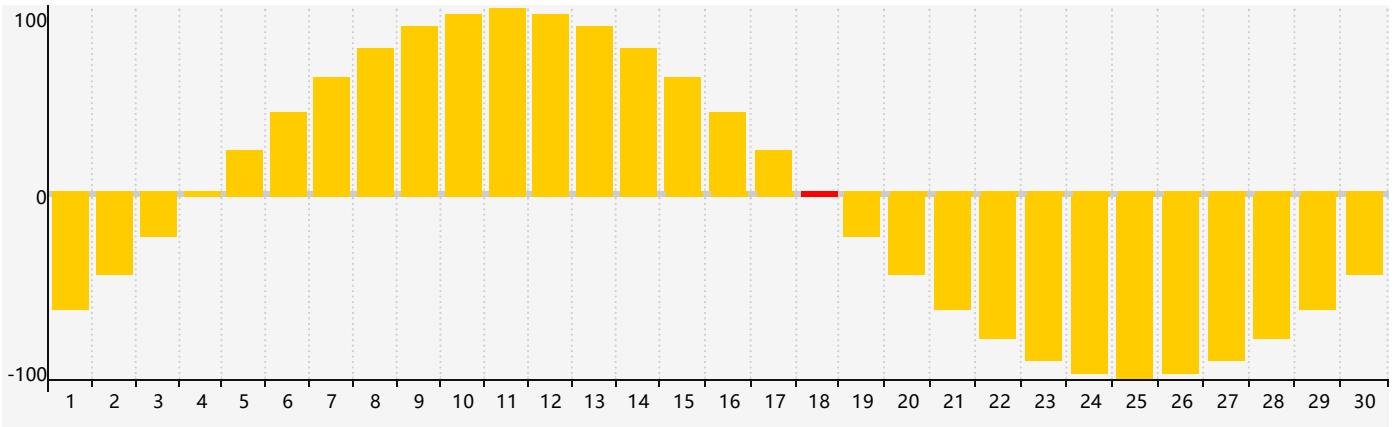

April 2019 Intellectual Biorhythm Charts

April 2019 Emotional Biorhythm Charts

April 2019 Physical Biorhythm Charts

April 2019

SUN	MON	TUE	WED	THU	FRI	SAT
31	1	2	3	4	5 Intellectual	6
7	8	9	10	11	12	13 Physical
14	15	16	17	18 Emotional	19	20
21	22	23	24	25	26	27
28	29	30	1	2	3	4