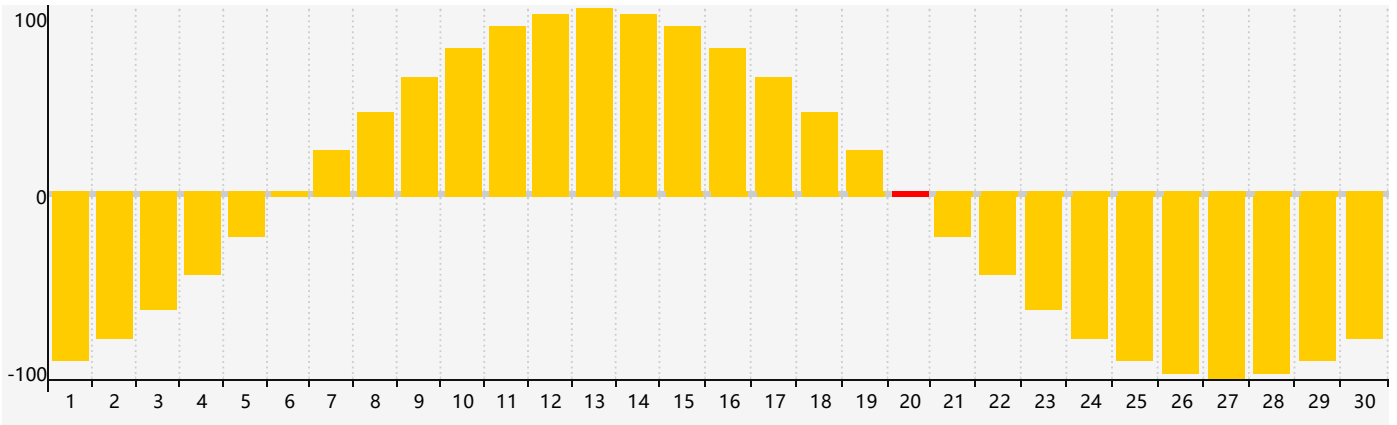

April 2019 Intellectual Biorhythm Charts

April 2019 Emotional Biorhythm Charts

April 2019 Physical Biorhythm Charts

April 2019

SUN	MON	TUE	WED	THU	FRI	SAT
31	1	2	3	4	5	6
7	8	9	10	11	12	13
14	15	16	17	18	19	20 Emotional
21	22 Physical	23	24	25	26	27
28	29 Intellectual	30	1	2	3	4