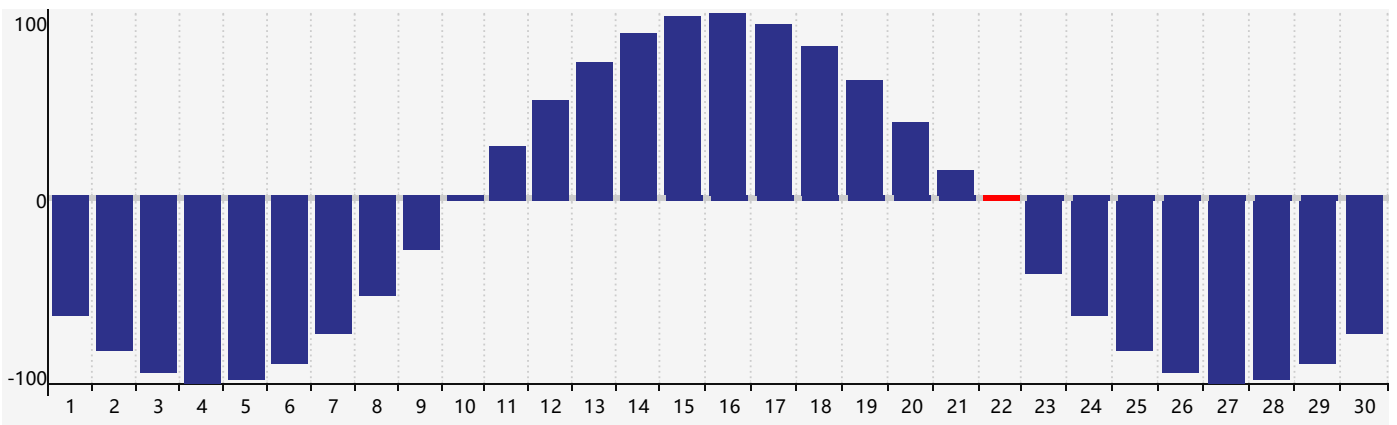

April 2019 Intellectual Biorhythm Charts

April 2019 Emotional Biorhythm Charts

April 2019 Physical Biorhythm Charts

April 2019

SUN	MON	TUE	WED	THU	FRI	SAT
31	1	2	3	4	5	6
7	8	9	10	11	12	13
14	15	16	17	18	19	20 Emotional
21	22 Physical	23	24	25	26	27
28	29 Intellectual	30	1	2	3	4