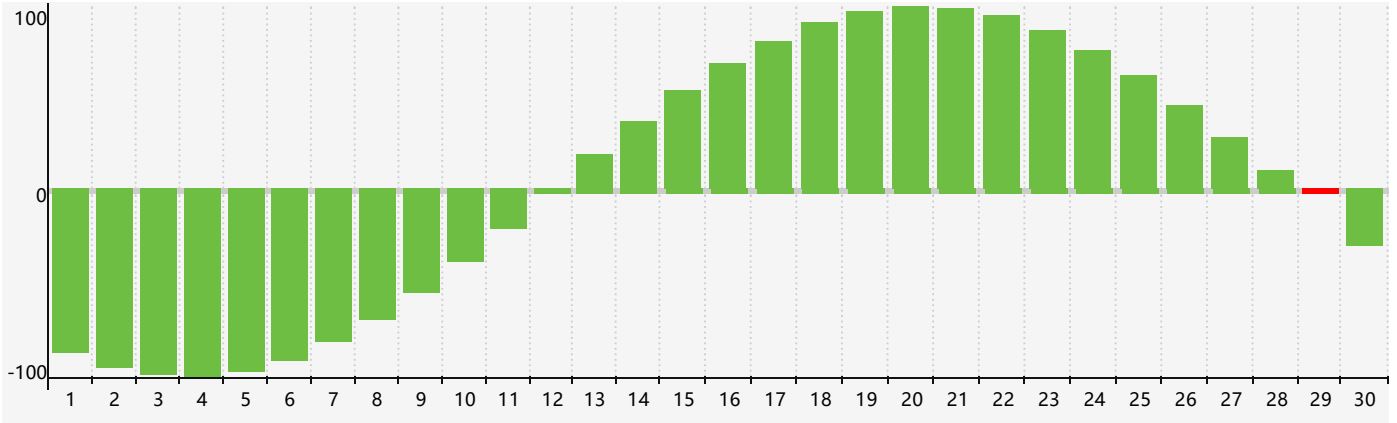

April 2019 Intellectual Biorhythm Charts

April 2019 Emotional Biorhythm Charts

April 2019 Physical Biorhythm Charts

April 2019

SUN	MON	TUE	WED	THU	FRI	SAT
31	1	2	3	4	5	6
7	8	9	10	11	12	13
14	15	16	17	18	19	20 Emotional
21	22 Physical	23	24	25	26	27
28	29 Intellectual	30	1	2	3	4