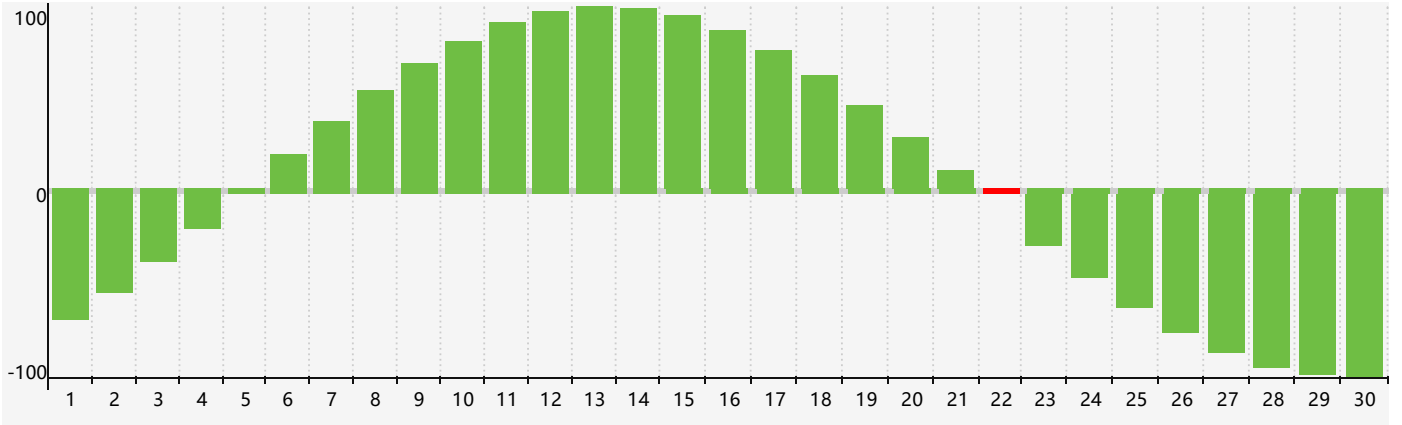

April 2019 Intellectual Biorhythm Charts

April 2019 Emotional Biorhythm Charts

April 2019 Physical Biorhythm Charts

April 2019

SUN	MON	TUE	WED	THU	FRI	SAT
31 	1 	2 	3 	4 	5 	6 
7 	8 	9 	10 	11 	12 	13 
14 	15 	16 	17 Emotional 	18 	19 	20 Physical 
21 	22 Intellectual 	23 	24 	25 	26 	27 
28 	29 	30 	1 	2 	3 	4 