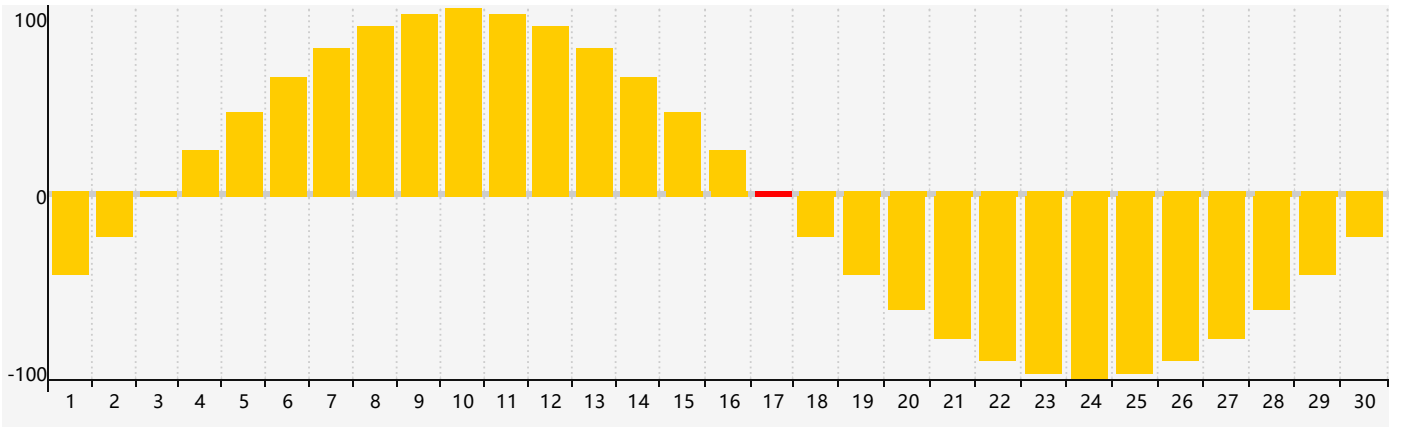

April 2019 Intellectual Biorhythm Charts

April 2019 Emotional Biorhythm Charts

April 2019 Physical Biorhythm Charts

April 2019

SUN	MON	TUE	WED	THU	FRI	SAT
31 	1 	2 	3 	4 	5 	6 
7 	8 	9 	10 	11 	12 	13 
14 	15 	16 	17 Emotional 	18 	19 	20 Physical 
21 	22 Intellectual 	23 	24 	25 	26 	27 
28 	29 	30 	1 	2 	3 	4 