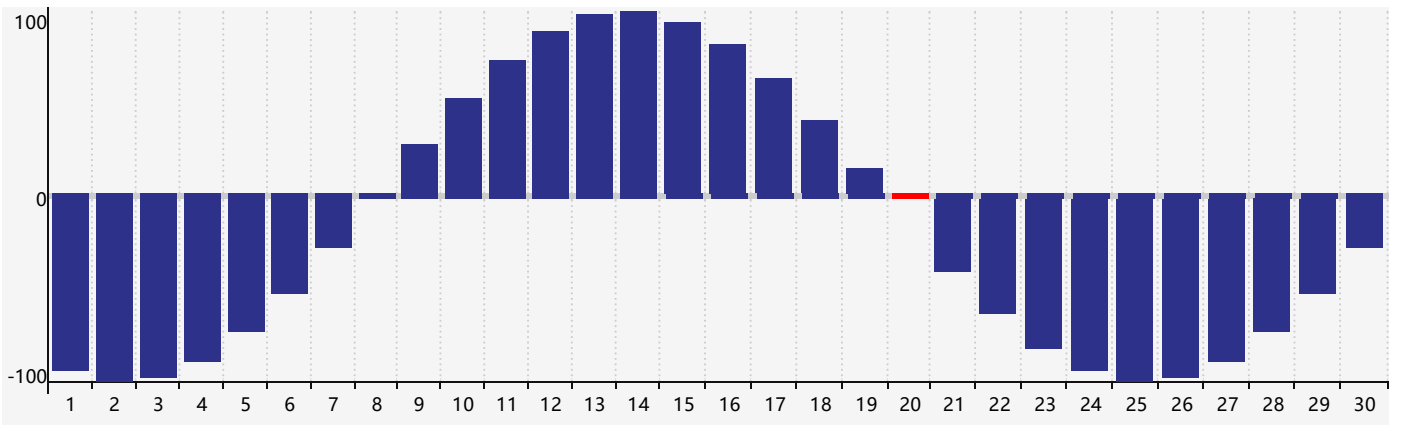

April 2019 Intellectual Biorhythm Charts

April 2019 Emotional Biorhythm Charts

April 2019 Physical Biorhythm Charts

April 2019

SUN	MON	TUE	WED	THU	FRI	SAT
31 	1 	2 	3 	4 	5 	6 
7 	8 	9 	10 	11 	12 	13 
14 	15 	16 	17 Emotional 	18 	19 	20 Physical 
21 	22 Intellectual 	23 	24 	25 	26 	27 
28 	29 	30 	1 	2 	3 	4 