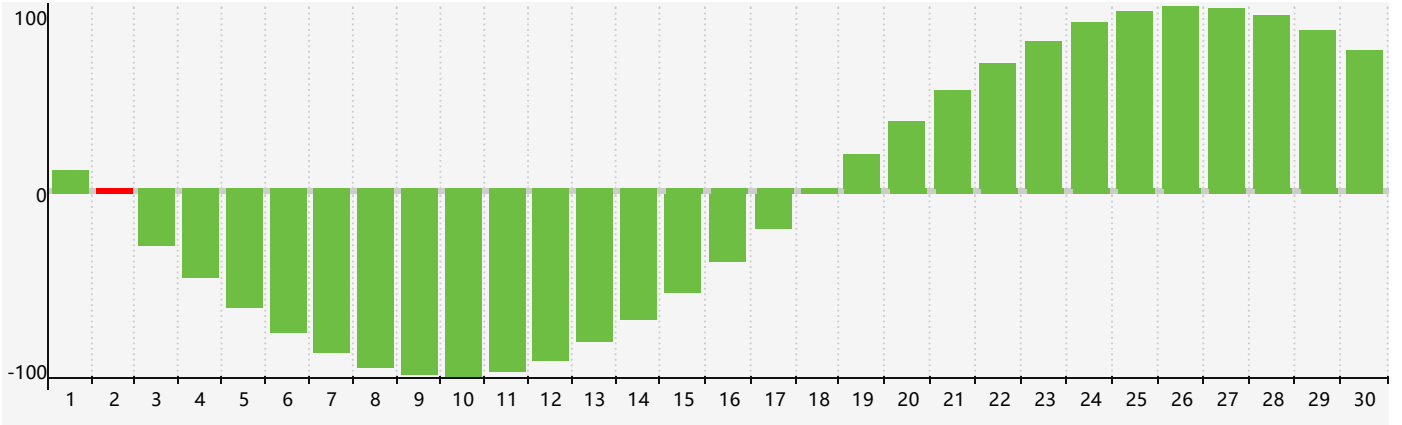

April 2019 Intellectual Biorhythm Charts

April 2019 Emotional Biorhythm Charts

April 2019 Physical Biorhythm Charts

April 2019

SUN	MON	TUE	WED	THU	FRI	SAT
31 Physical	1	2 Intellectual	3	4	5	6
7	8	9 Emotional	10	11	12	13
14	15	16	17	18	19	20
21	22	23 Physical	24	25	26	27
28	29	30	1	2	3	4