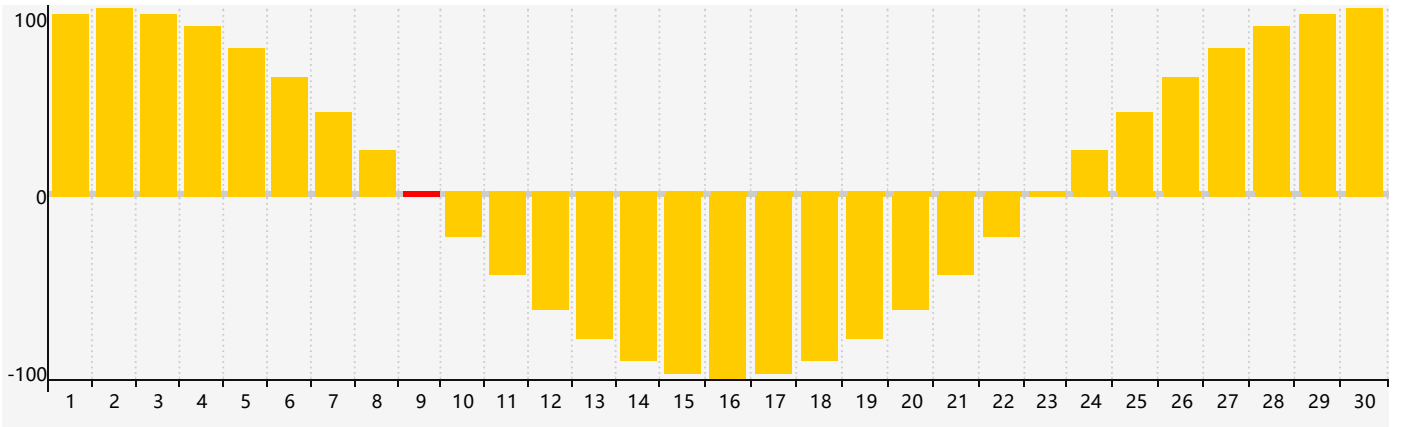

April 2019 Intellectual Biorhythm Charts

April 2019 Emotional Biorhythm Charts

April 2019 Physical Biorhythm Charts

April 2019

SUN	MON	TUE	WED	THU	FRI	SAT
31 Physical	1	2 Intellectual	3	4	5	6
7	8	9 Emotional	10	11	12	13
14	15	16	17	18	19	20
21	22	23 Physical	24	25	26	27
28	29	30	1	2	3	4