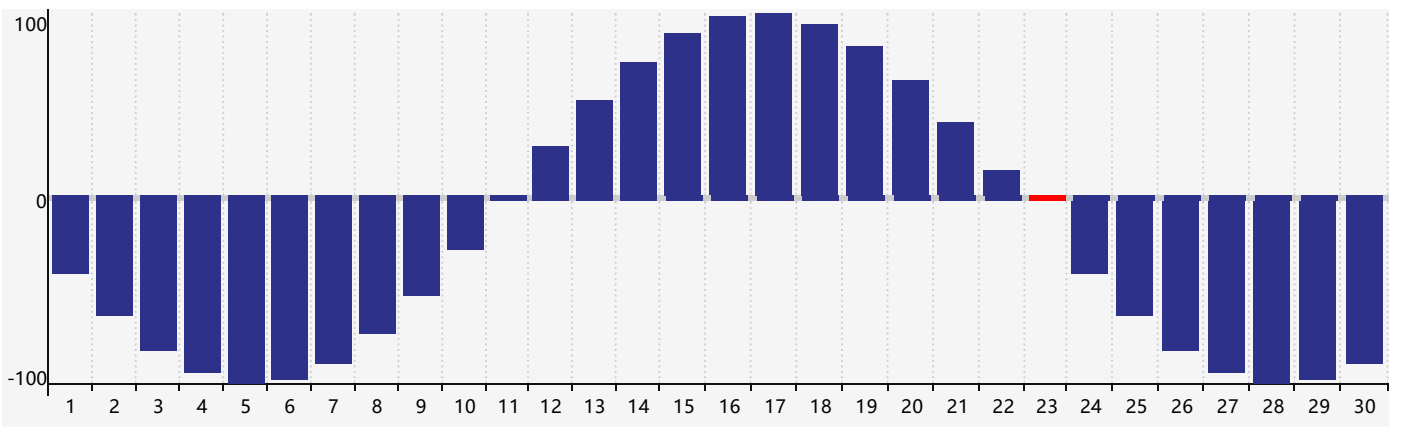

April 2019 Intellectual Biorhythm Charts

April 2019 Emotional Biorhythm Charts

April 2019 Physical Biorhythm Charts

April 2019

SUN	MON	TUE	WED	THU	FRI	SAT
31 Physical	1	2 Intellectual	3	4	5	6
7	8	9 Emotional	10	11	12	13
14	15	16	17	18	19	20
21	22	23 Physical	24	25	26	27
28	29	30	1	2	3	4