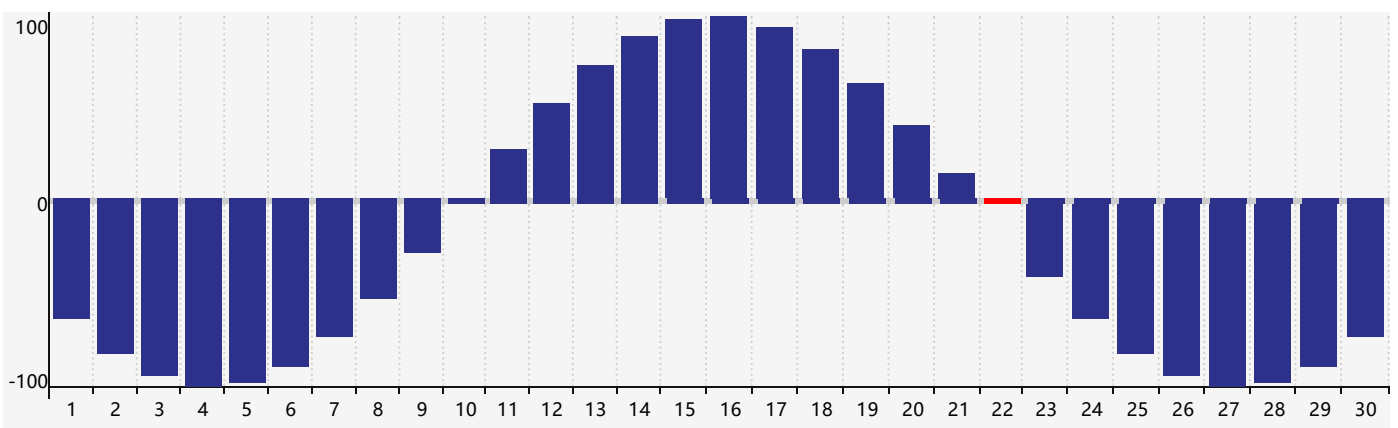

April 2019 Intellectual Biorhythm Charts

April 2019 Emotional Biorhythm Charts

April 2019 Physical Biorhythm Charts

April 2019

SUN	MON	TUE	WED	THU	FRI	SAT
31	1	2	3	4	5	6
7	8	9	10	11	12	13
14 Emotional	15	16	17	18 Intellectual	19	20
21	22 Physical	23	24	25	26	27
28	29	30	1	2	3	4