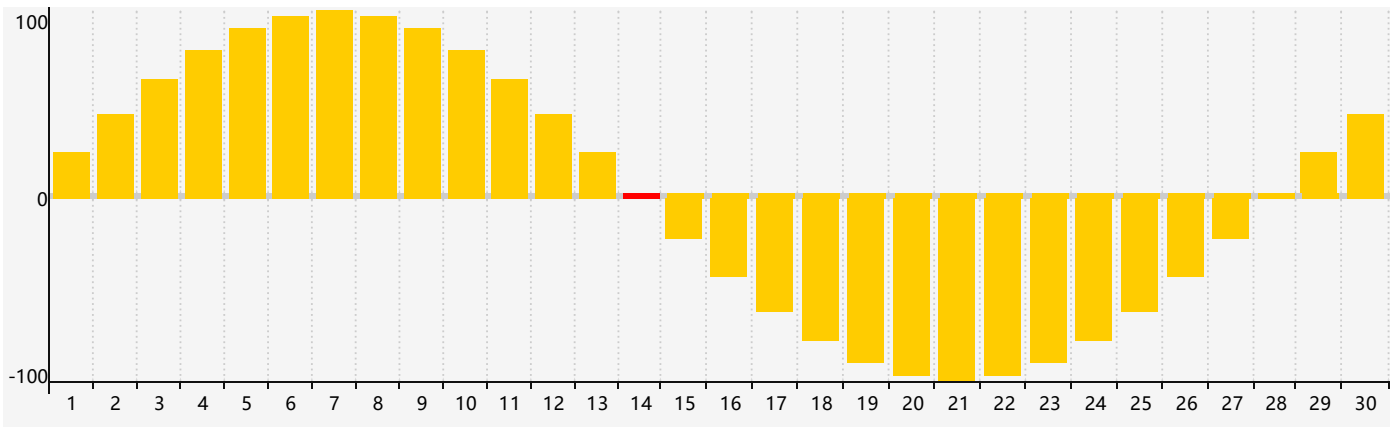

April 2019 Intellectual Biorhythm Charts

April 2019 Emotional Biorhythm Charts

April 2019 Physical Biorhythm Charts

April 2019

SUN	MON	TUE	WED	THU	FRI	SAT
31	1	2	3	4	5	6
7	8	9	10	11	12	13
14 Emotional	15	16	17	18 Intellectual	19	20
21	22 Physical	23	24	25	26	27
28	29	30	1	2	3	4