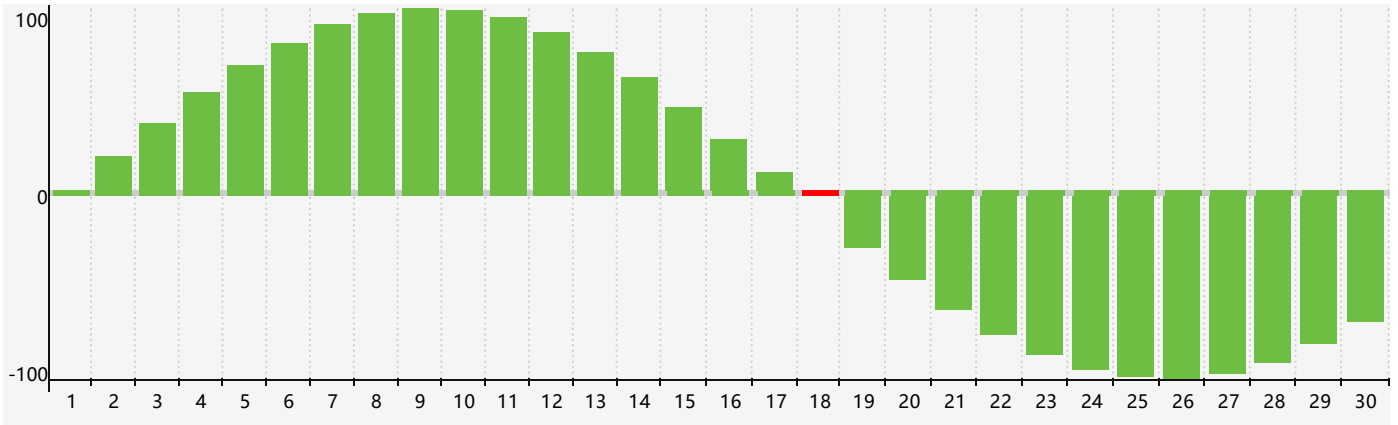

April 2019 Intellectual Biorhythm Charts

April 2019 Emotional Biorhythm Charts

April 2019 Physical Biorhythm Charts

April 2019

SUN	MON	TUE	WED	THU	FRI	SAT
31	1	2	3	4	5	6
7	8	9	10	11	12	13
14 Emotional	15	16	17	18 Intellectual	19	20
21	22 Physical	23	24	25	26	27
28	29	30	1	2	3	4