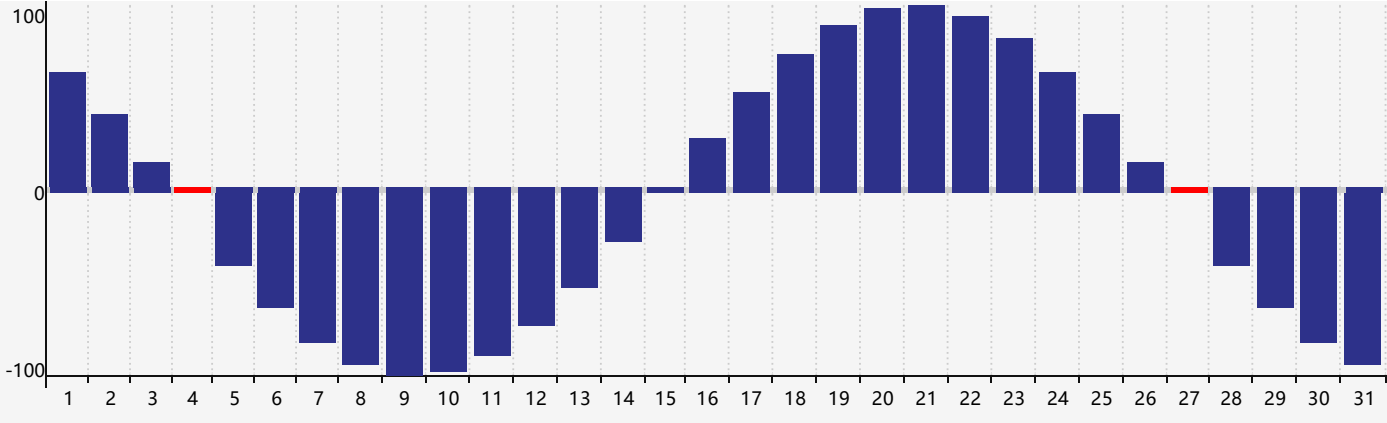

May 2019 Intellectual Biorhythm Charts

May 2019 Emotional Biorhythm Charts

May 2019 Physical Biorhythm Charts

May 2019

SUN	MON	TUE	WED	THU	FRI	SAT
28	29	30	1	2	3	4 Physical
5	6	7	8	9	10	11
12	13	14	15	16	17	18
19	20	21 Emotional	22	23	24	25
26 Intellectual	27 Physical	28	29	30	31	1