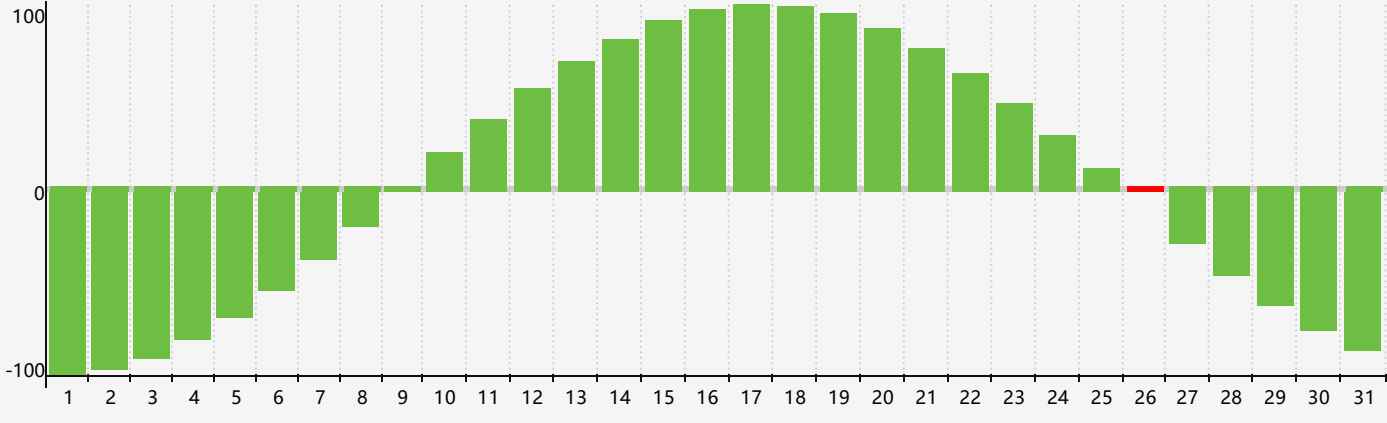

May 2019 Intellectual Biorhythm Charts

May 2019 Emotional Biorhythm Charts

May 2019 Physical Biorhythm Charts

May 2019

SUN	MON	TUE	WED	THU	FRI	SAT
28	29	30	1	2	3	4 Physical
5	6	7	8	9	10	11
12	13	14	15	16	17	18
19	20	21 Emotional	22	23	24	25
26 Intellectual	27 Physical	28	29	30	31	1