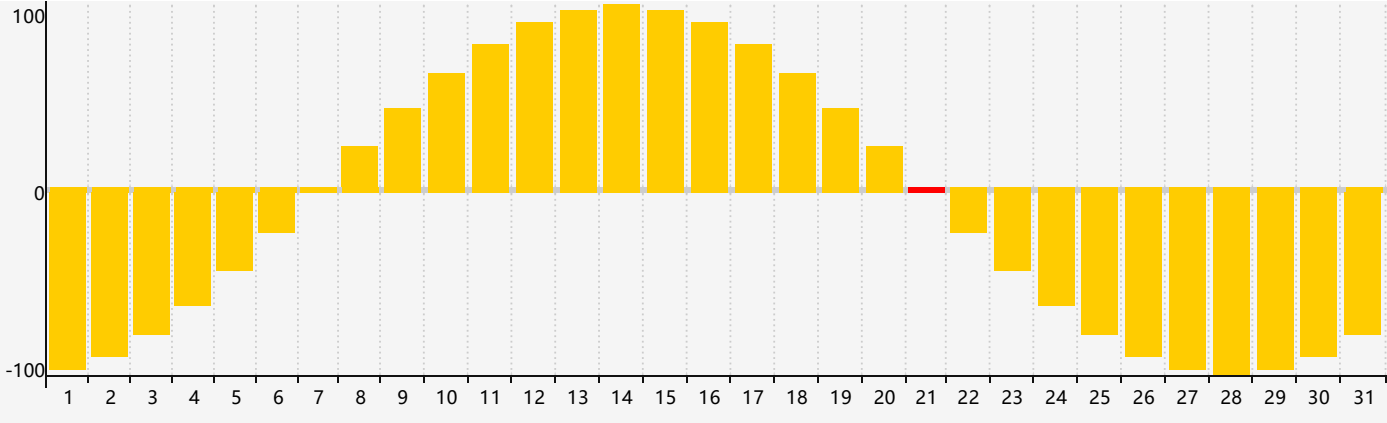

May 2019 Intellectual Biorhythm Charts

May 2019 Emotional Biorhythm Charts

May 2019 Physical Biorhythm Charts

May 2019

SUN	MON	TUE	WED	THU	FRI	SAT
28	29	30	1	2	3	4 Physical
5	6	7	8	9	10	11
12	13	14	15	16	17	18
19	20	21 Emotional	22	23	24	25
26 Intellectual	27 Physical	28	29	30	31	1