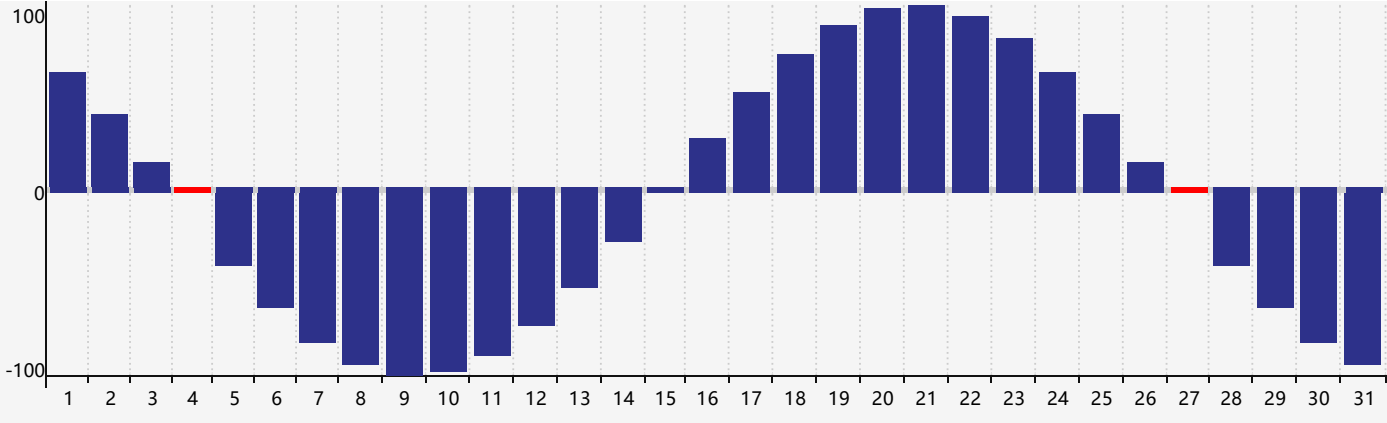

May 2019 Intellectual Biorhythm Charts

May 2019 Emotional Biorhythm Charts

May 2019 Physical Biorhythm Charts

May 2019

SUN	MON	TUE	WED	THU	FRI	SAT
28	29	30	1	2	3	4 Physical
5	6	7	8	9	10	11
12 Emotional	13	14	15	16	17	18
19	20	21	22	23	24	25
26	27 Physical	28	29 Intellectual	30	31	1