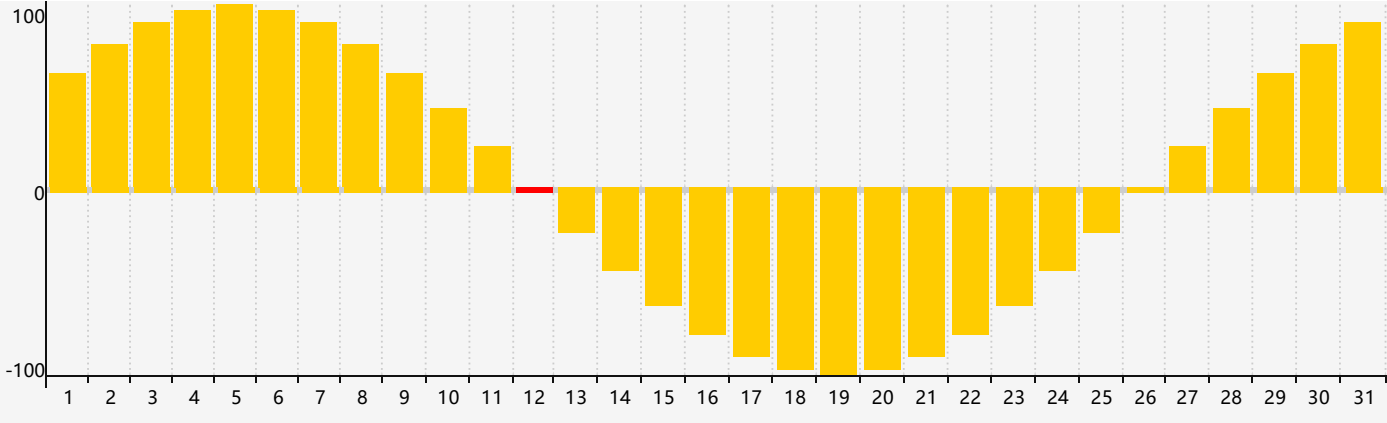

May 2019 Intellectual Biorhythm Charts

May 2019 Emotional Biorhythm Charts

May 2019 Physical Biorhythm Charts

May 2019

SUN	MON	TUE	WED	THU	FRI	SAT
28	29	30	1	2	3	4 Physical
5	6	7	8	9	10	11
12 Emotional	13	14	15	16	17	18
19	20	21	22	23	24	25
26	27 Physical	28	29 Intellectual	30	31	1