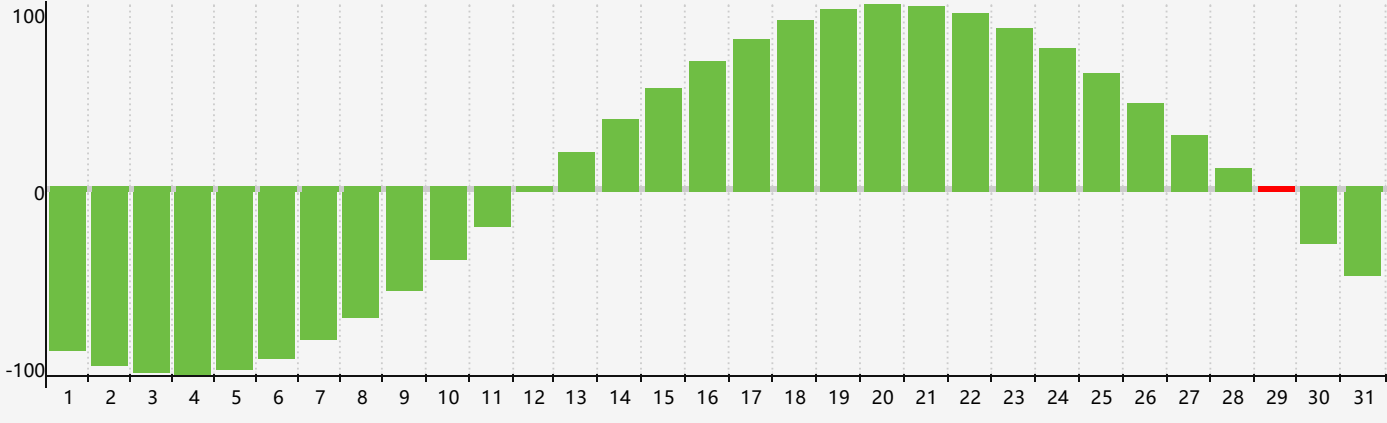

May 2019 Intellectual Biorhythm Charts

May 2019 Emotional Biorhythm Charts

May 2019 Physical Biorhythm Charts

May 2019

SUN	MON	TUE	WED	THU	FRI	SAT
28	29	30	1	2	3	4 Physical
5	6	7	8	9	10	11
12 Emotional	13	14	15	16	17	18
19	20	21	22	23	24	25
26	27 Physical	28	29 Intellectual	30	31	1