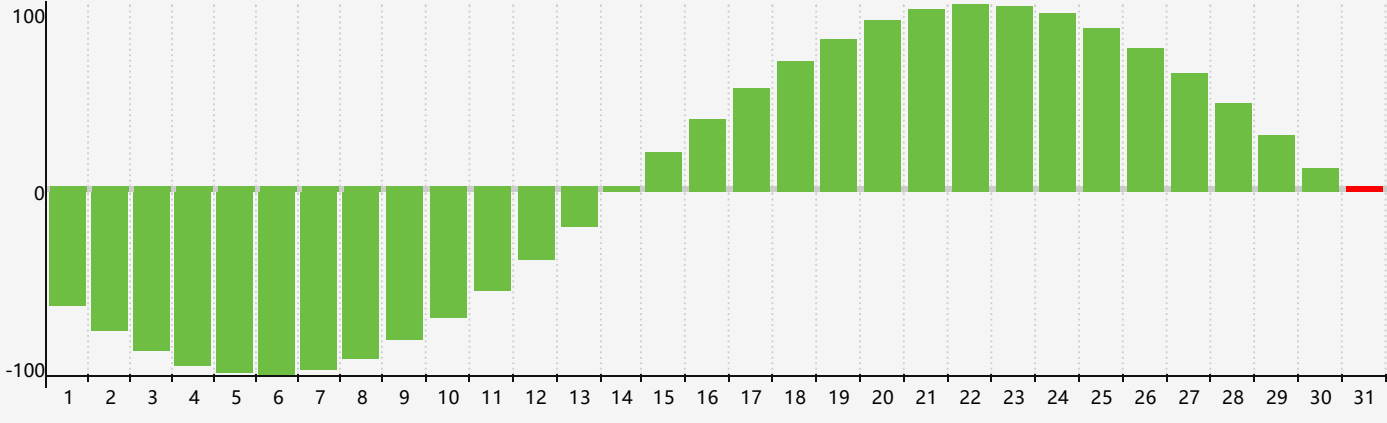

May 2019 Intellectual Biorhythm Charts

May 2019 Emotional Biorhythm Charts

May 2019 Physical Biorhythm Charts

May 2019

SUN	MON	TUE	WED	THU	FRI	SAT
28 <small>Intellectual</small> 	29 	30 	1 	2 	3 	4
5 	6 	7 	8 	9 <small>Physical</small> 	10 <small>Emotional</small> 	11
12 	13 	14 	15 	16 	17 	18
19 	20 	21 	22 	23 	24 	25
26 	27 	28 	29 	30 	31 <small>Intellectual</small> 	1 <small>Physical</small>