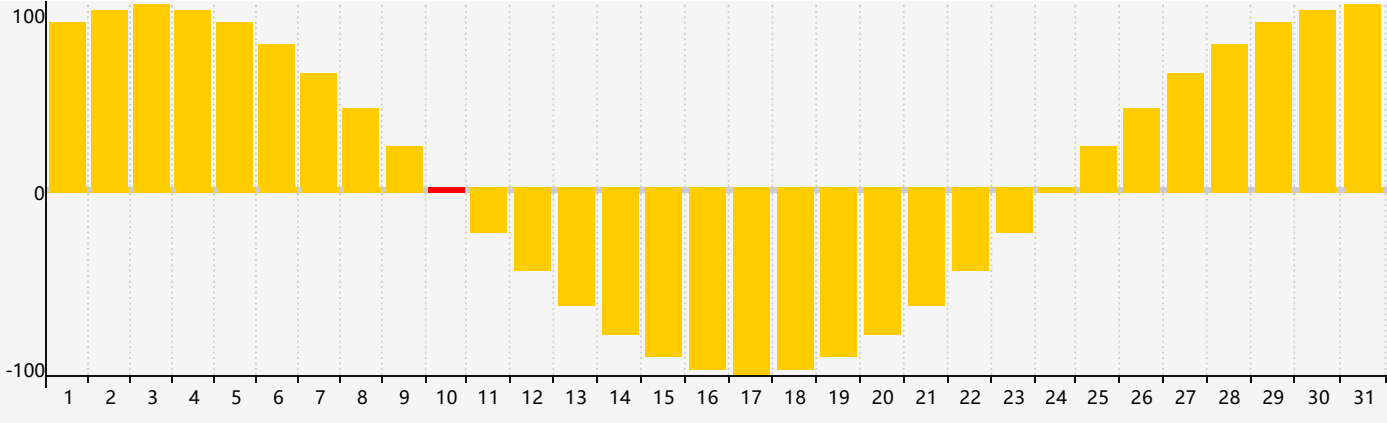

May 2019 Intellectual Biorhythm Charts

May 2019 Emotional Biorhythm Charts

May 2019 Physical Biorhythm Charts

May 2019

SUN	MON	TUE	WED	THU	FRI	SAT
28 <small>Intellectual</small> 	29 	30 	1 	2 	3 	4
5 	6 	7 	8 	9 <small>Physical</small> 	10 <small>Emotional</small> 	11
12 	13 	14 	15 	16 	17 	18
19 	20 	21 	22 	23 	24 	25
26 	27 	28 	29 	30 	31 <small>Intellectual</small> 	1 <small>Physical</small>