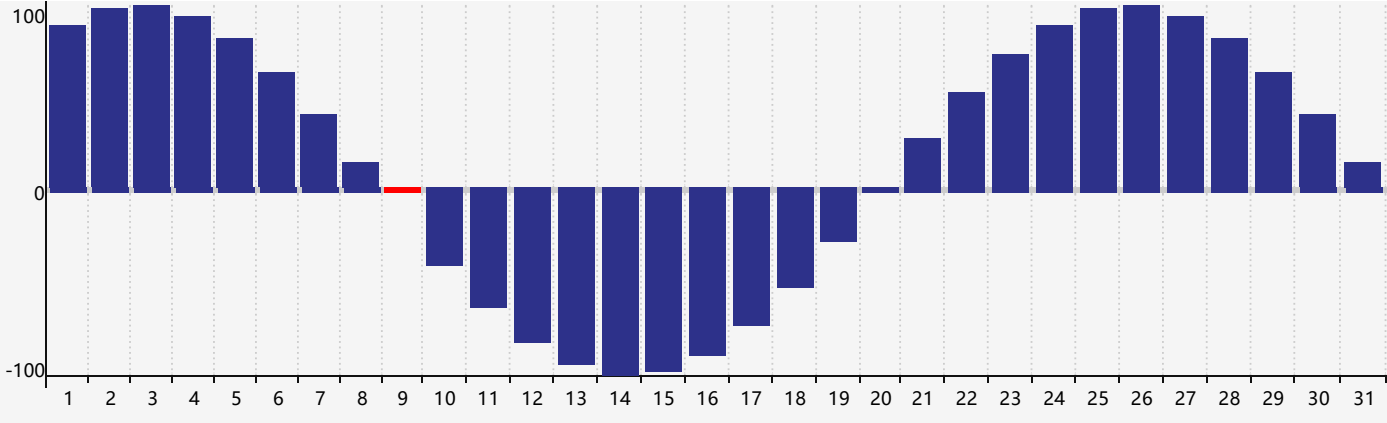

May 2019 Intellectual Biorhythm Charts

May 2019 Emotional Biorhythm Charts

May 2019 Physical Biorhythm Charts

May 2019

SUN	MON	TUE	WED	THU	FRI	SAT
28 <small>Intellectual</small> 	29 	30 	1 	2 	3 	4
5 	6 	7 	8 	9 <small>Physical</small> 	10 <small>Emotional</small> 	11
12 	13 	14 	15 	16 	17 	18
19 	20 	21 	22 	23 	24 	25
26 	27 	28 	29 	30 	31 <small>Intellectual</small> 	1 <small>Physical</small>