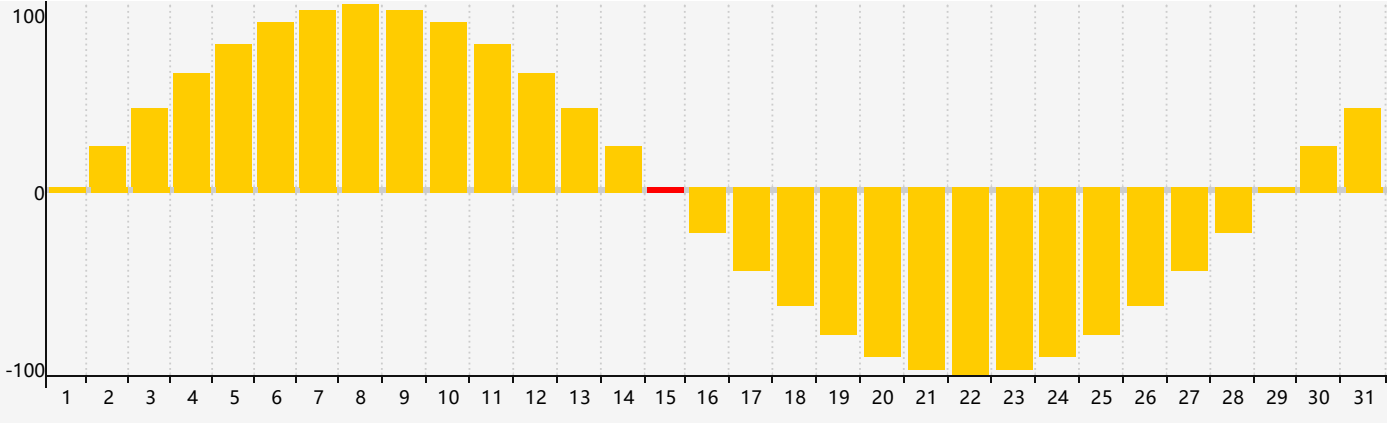

May 2019 Intellectual Biorhythm Charts

May 2019 Emotional Biorhythm Charts

May 2019 Physical Biorhythm Charts

May 2019

SUN	MON	TUE	WED	THU	FRI	SAT
28	29	30	1	2	3	4
5	6	7	8	9	10	11
12	13 Physical	14	15 Emotional	16	17	18
19	20	21	22	23	24	25 Intellectual
26	27	28	29	30	31	1