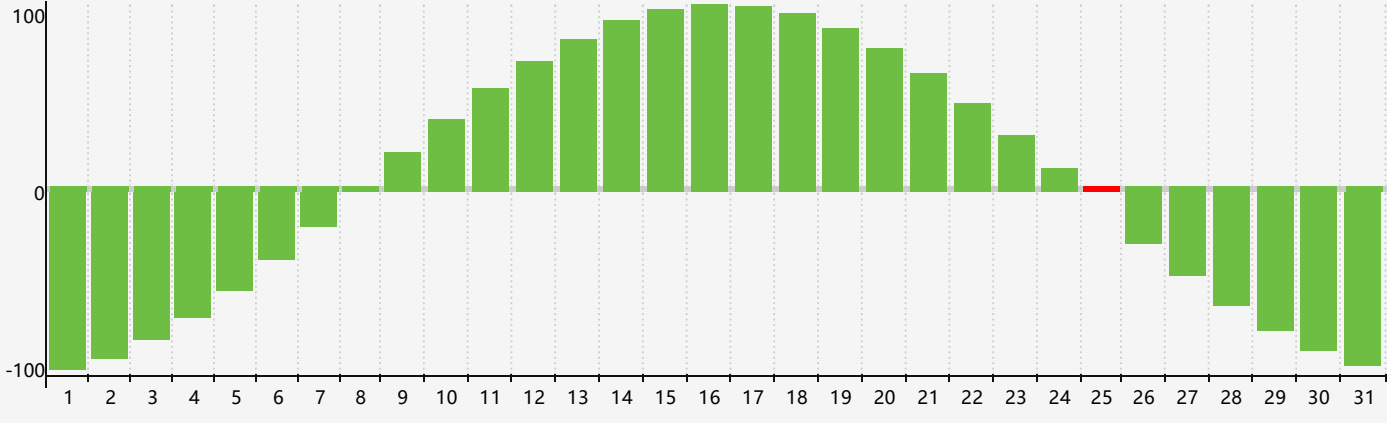

May 2019 Intellectual Biorhythm Charts

May 2019 Emotional Biorhythm Charts

May 2019 Physical Biorhythm Charts

May 2019

SUN	MON	TUE	WED	THU	FRI	SAT
28	29	30	1	2	3	4
5	6	7	8	9	10	11
12	13 Physical	14	15 Emotional	16	17	18
19	20	21	22	23	24	25 Intellectual
26	27	28	29	30	31	1