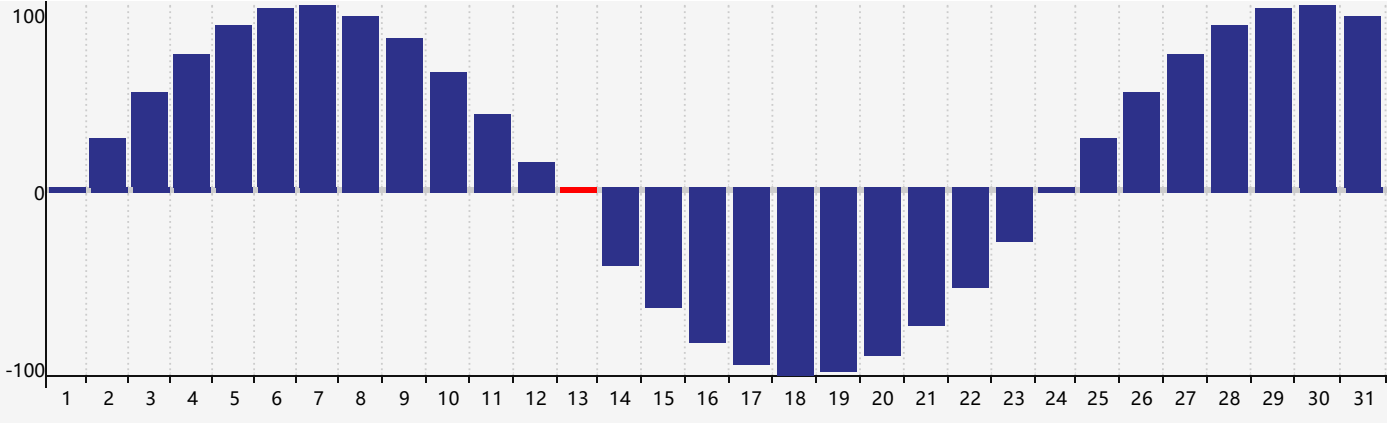

May 2019 Intellectual Biorhythm Charts

May 2019 Emotional Biorhythm Charts

May 2019 Physical Biorhythm Charts

May 2019

SUN	MON	TUE	WED	THU	FRI	SAT
28	29	30	1	2	3	4
5	6	7	8	9	10	11
12	13 Physical	14	15 Emotional	16	17	18
19	20	21	22	23	24	25 Intellectual
26	27	28	29	30	31	1