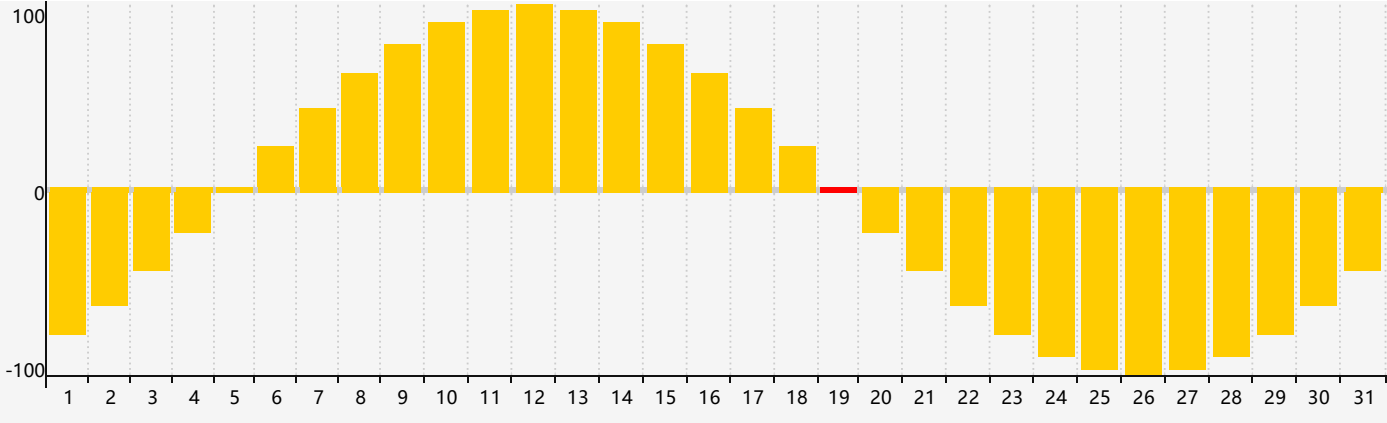

May 2019 Intellectual Biorhythm Charts

May 2019 Emotional Biorhythm Charts

May 2019 Physical Biorhythm Charts

May 2019

SUN	MON	TUE	WED	THU	FRI	SAT
28	29	30	1	2	3	4
5 Physical	6	7	8	9	10	11
12	13	14	15	16	17 Intellectual	18
19 Emotional	20	21	22	23	24	25
26	27	28 Physical	29	30	31	1