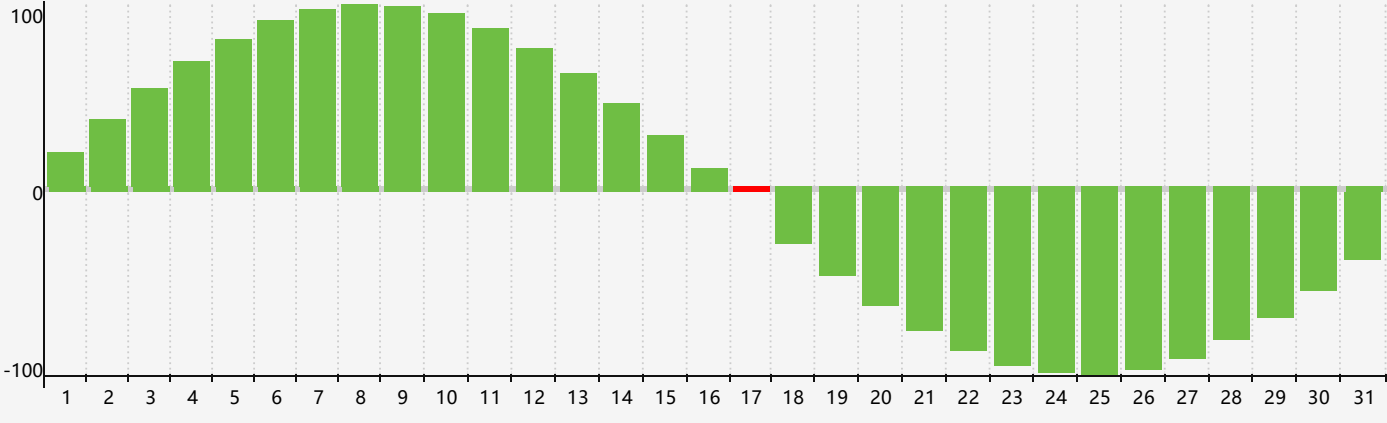

May 2019 Intellectual Biorhythm Charts

May 2019 Emotional Biorhythm Charts

May 2019 Physical Biorhythm Charts

May 2019

SUN	MON	TUE	WED	THU	FRI	SAT
28	29	30	1	2	3	4
5 Physical	6	7	8	9	10	11
12	13	14	15	16	17 Intellectual	18
19 Emotional	20	21	22	23	24	25
26	27	28 Physical	29	30	31	1