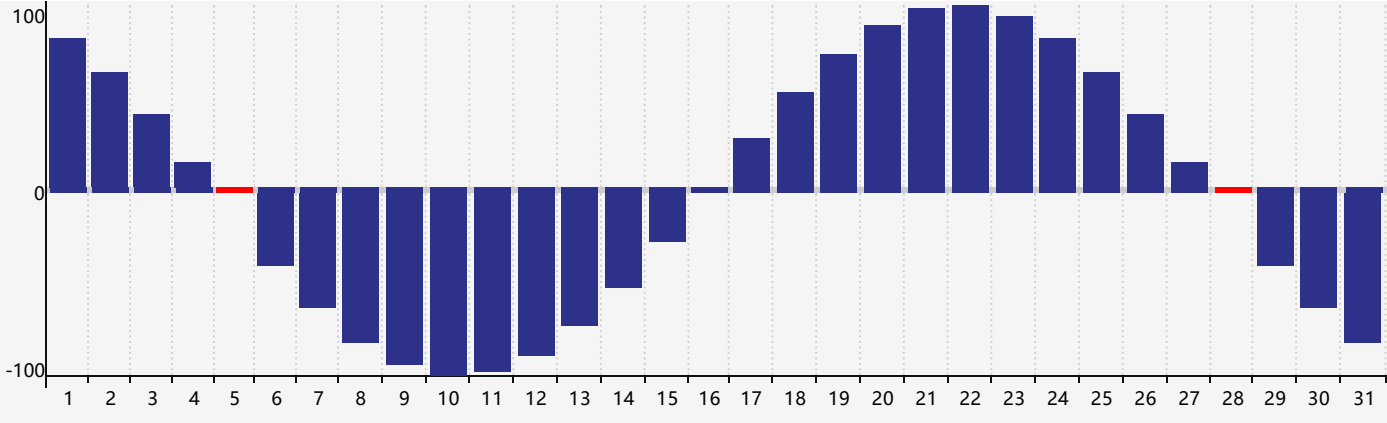

May 2019 Intellectual Biorhythm Charts

May 2019 Emotional Biorhythm Charts

May 2019 Physical Biorhythm Charts

May 2019

SUN	MON	TUE	WED	THU	FRI	SAT
28	29	30	1	2	3	4
5 Physical	6	7	8	9	10	11
12	13	14	15	16	17 Intellectual	18
19 Emotional	20	21	22	23	24	25
26	27	28 Physical	29	30	31	1