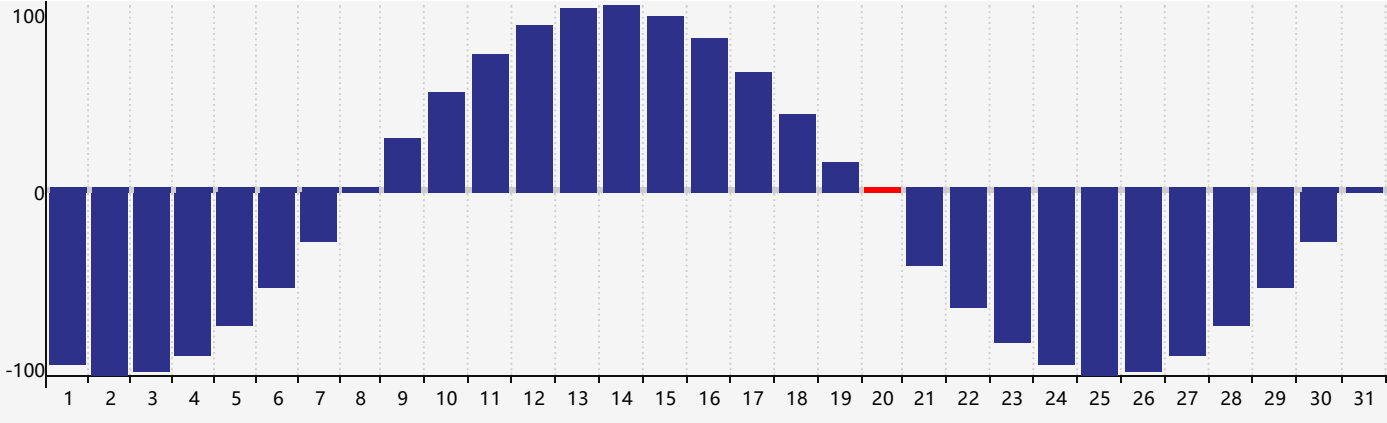

May 2019 Intellectual Biorhythm Charts

May 2019 Emotional Biorhythm Charts

May 2019 Physical Biorhythm Charts

May 2019

SUN	MON	TUE	WED	THU	FRI	SAT
28	29	30	1	2	3	4
5	6	7	8	9	10 Intellectual	11 Emotional
12	13	14	15	16	17	18
19	20 Physical	21	22	23	24	25
26	27	28	29	30	31	1