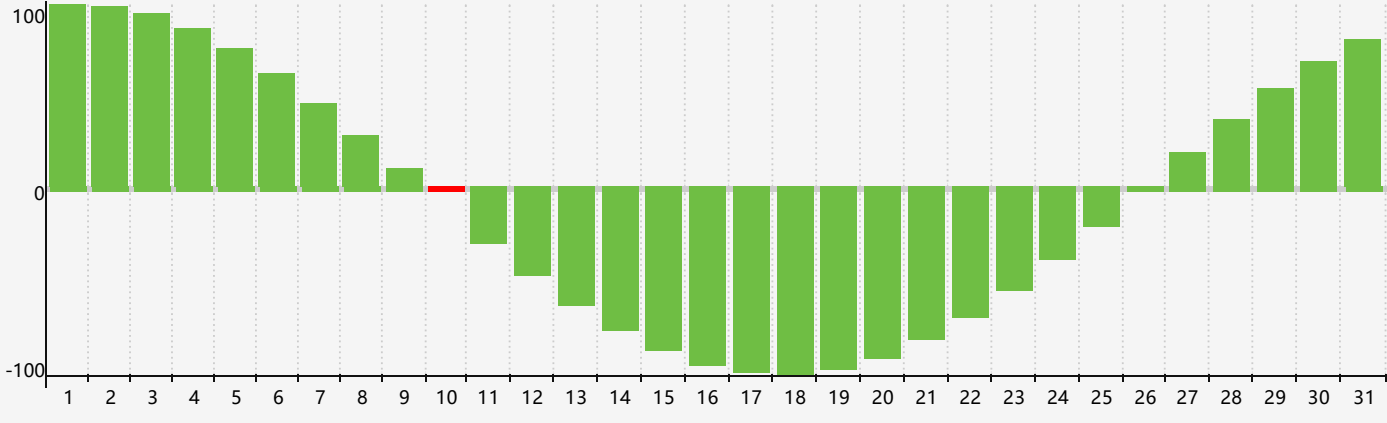

May 2019 Intellectual Biorhythm Charts

May 2019 Emotional Biorhythm Charts

May 2019 Physical Biorhythm Charts

May 2019

SUN	MON	TUE	WED	THU	FRI	SAT
28	29	30	1	2	3	4
5	6	7	8	9	10 Intellectual	11 Emotional
12	13	14	15	16	17	18
19	20 Physical	21	22	23	24	25
26	27	28	29	30	31	1