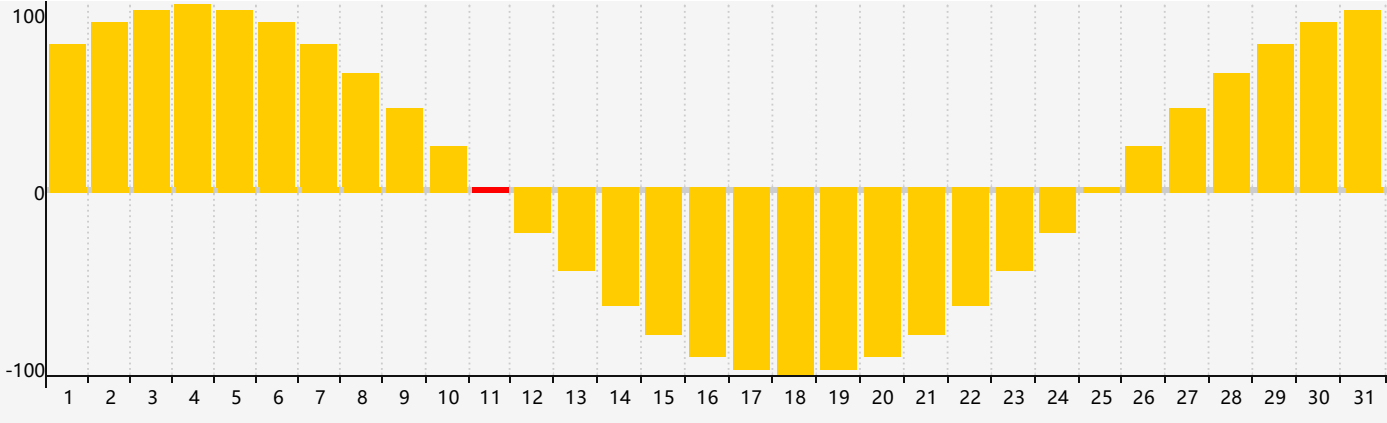

May 2019 Intellectual Biorhythm Charts

May 2019 Emotional Biorhythm Charts

May 2019 Physical Biorhythm Charts

May 2019

SUN	MON	TUE	WED	THU	FRI	SAT
28	29	30	1	2	3	4
5	6	7	8	9	10 Intellectual	11 Emotional
12	13	14	15	16	17	18
19	20 Physical	21	22	23	24	25
26	27	28	29	30	31	1