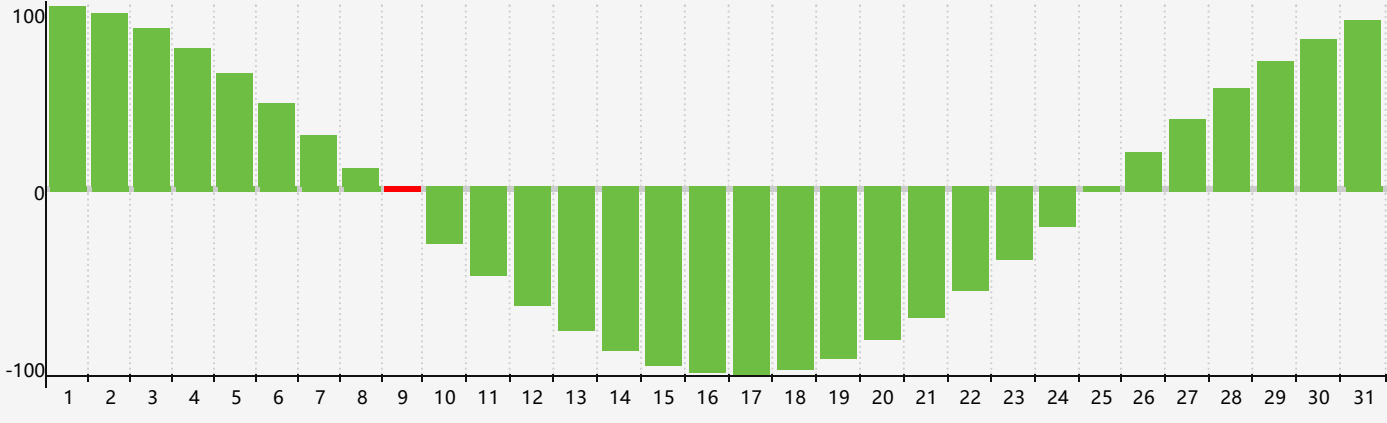

May 2019 Intellectual Biorhythm Charts

May 2019 Emotional Biorhythm Charts

May 2019 Physical Biorhythm Charts

May 2019

SUN	MON	TUE	WED	THU	FRI	SAT
28 	29 	30 	1 	2 	3 	4 
5 	6 	7 	8 	9 Intellectual 	10 	11 
12 	13 	14 	15 	16 Physical 	17 	18 
19 	20 	21 	22 	23 Emotional 	24 	25 
26 	27 	28 	29 	30 	31 	1 