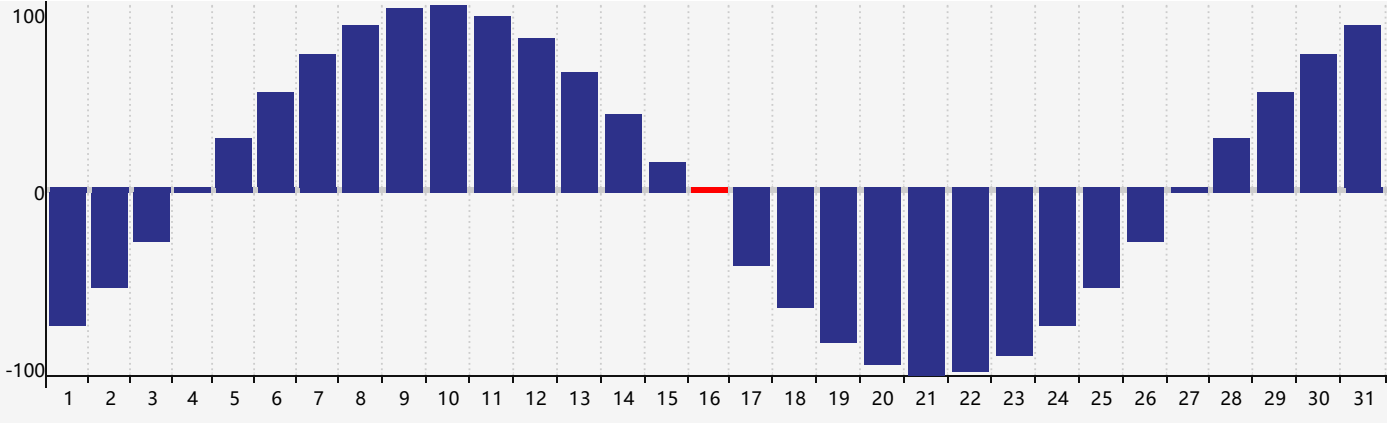

May 2019 Intellectual Biorhythm Charts

May 2019 Emotional Biorhythm Charts

May 2019 Physical Biorhythm Charts

May 2019

SUN	MON	TUE	WED	THU	FRI	SAT
28 	29 	30 	1 	2 	3 	4 
5 	6 	7 	8 	9 Intellectual 	10 	11 
12 	13 	14 	15 	16 Physical 	17 	18 
19 	20 	21 	22 	23 Emotional 	24 	25 
26 	27 	28 	29 	30 	31 	1 