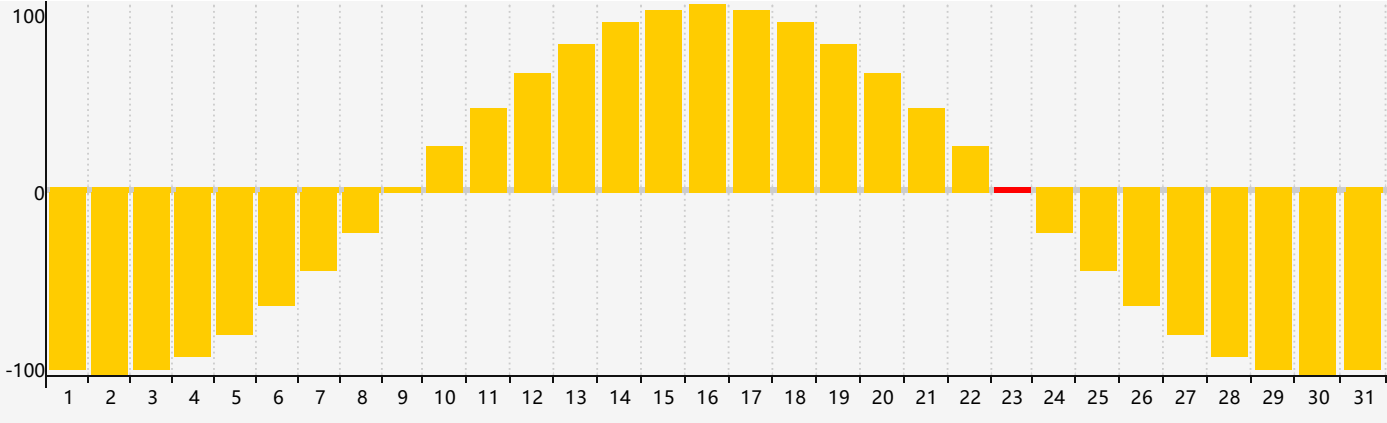

May 2019 Intellectual Biorhythm Charts

May 2019 Emotional Biorhythm Charts

May 2019 Physical Biorhythm Charts

May 2019

SUN	MON	TUE	WED	THU	FRI	SAT
28 	29 	30 	1 	2 	3 	4 
5 	6 	7 	8 	9 Intellectual 	10 	11 
12 	13 	14 	15 	16 Physical 	17 	18 
19 	20 	21 	22 	23 Emotional 	24 	25 
26 	27 	28 	29 	30 	31 	1 