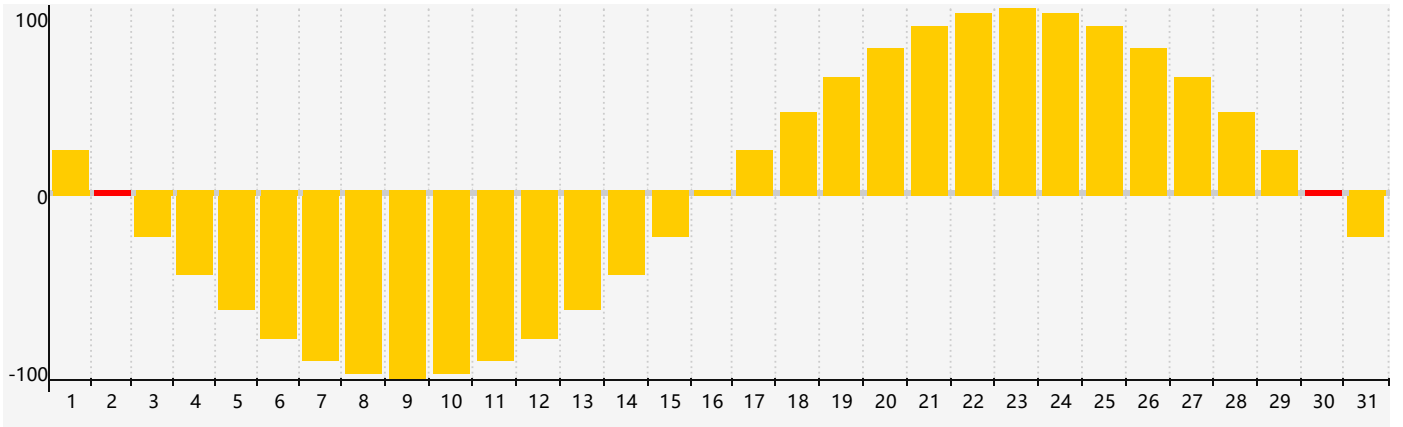

May 2019 Emotional Biorhythm Charts

May 2019

SUN	MON	TUE	WED	THU	FRI	SAT
28	29	30	1	2 Emotional	3	4
5	6	7	8	9	10	11
12	13	14	15	16	17	18
19	20	21	22	23	24	25
26	27	28	29	30 Emotional	31	1