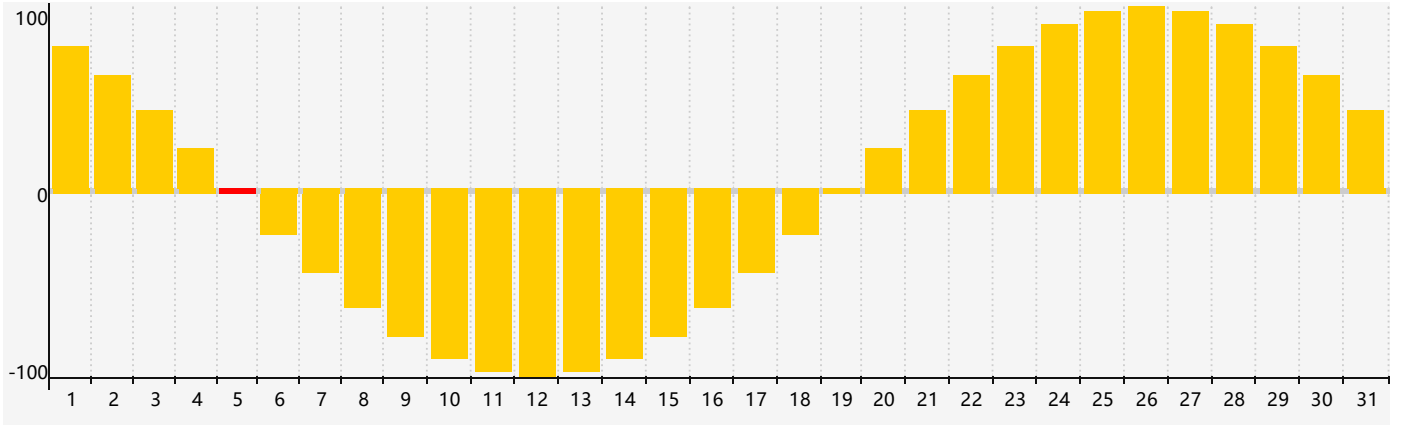

## July 2019 Emotional Biorhythm Charts

# July 2019

SUN	MON	TUE	WED	THU	FRI	SAT
30	1	2	3	4	5 <small>Emotional</small>	6
7	8	9	10	11	12	13
14	15	16	17	18	19	20
21	22	23	24	25	26	27
28	29	30	31	1	2 <small>Emotional</small>	3