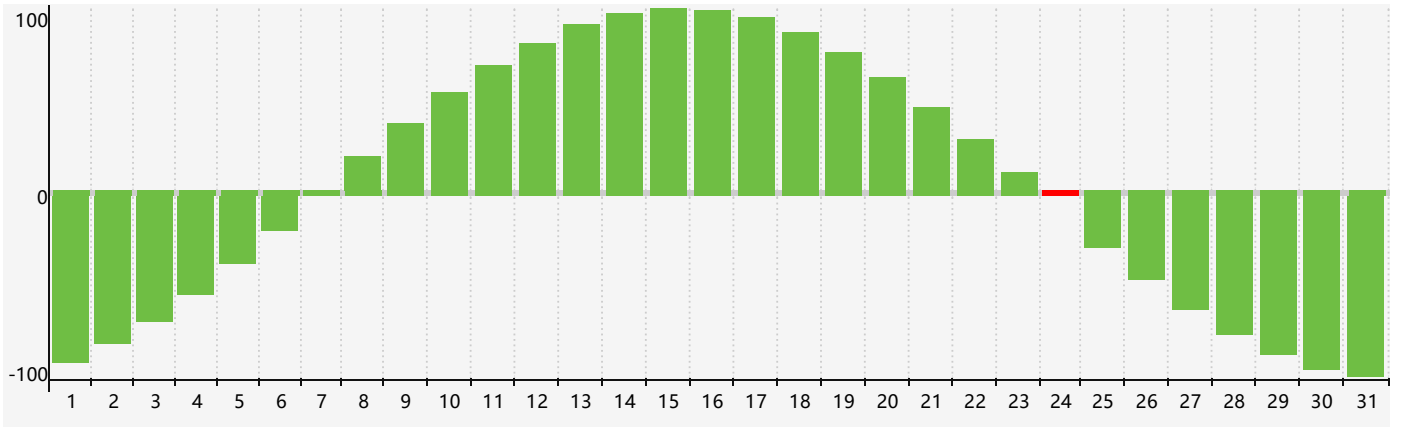

July 2019 Intellectual Biorhythm Charts

July 2019

SUN	MON	TUE	WED	THU	FRI	SAT
30	1	2	3	4	5	6
7	8	9	10	11	12	13
14	15	16	17	18	19	20
21	22	23	24 Intellectual	25	26	27
28	29	30	31	1	2	3