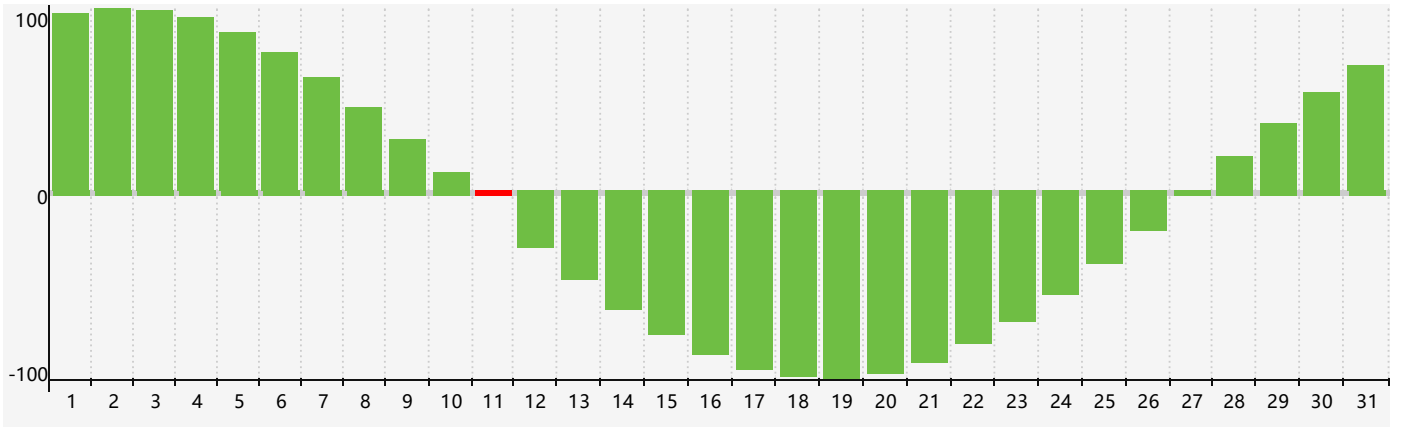

July 2019 Intellectual Biorhythm Charts

July 2019

SUN	MON	TUE	WED	THU	FRI	SAT
30	1	2	3	4	5	6
7	8	9	10	11 <small>Intellectual</small>	12	13
14	15	16	17	18	19	20
21	22	23	24	25	26	27
28	29	30	31	1	2	3