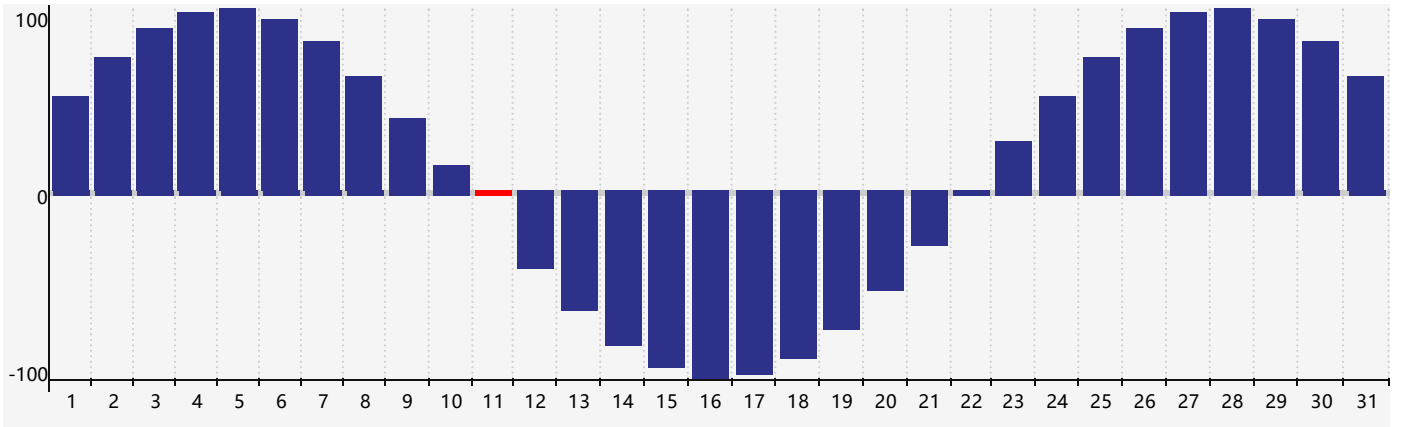

October 2020 Physical Biorhythm Charts

October 2020

SUN	MON	TUE	WED	THU	FRI	SAT
27	28	29	30	1	2	3
4	5	6	7	8	9	10
11 Physical	12	13	14	15	16	17
18	19	20	21	22	23	24
25	26	27	28	29	30	31