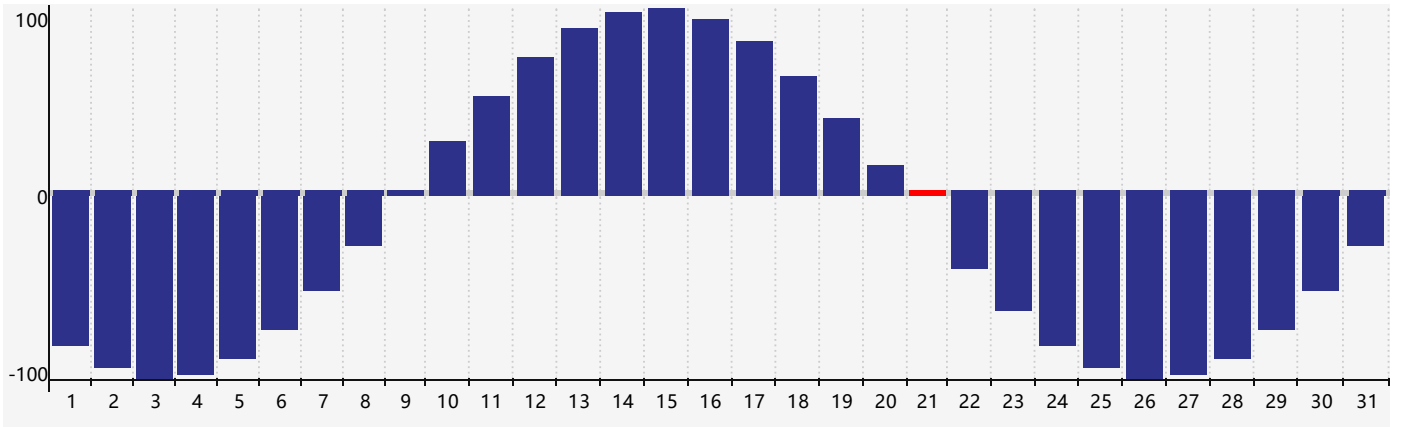

October 2020 Physical Biorhythm Charts

October 2020

SUN	MON	TUE	WED	THU	FRI	SAT
27	28 Physical	29	30	1	2	3
4	5	6	7	8	9	10
11	12	13	14	15	16	17
18	19	20	21 Physical	22	23	24
25	26	27	28	29	30	31