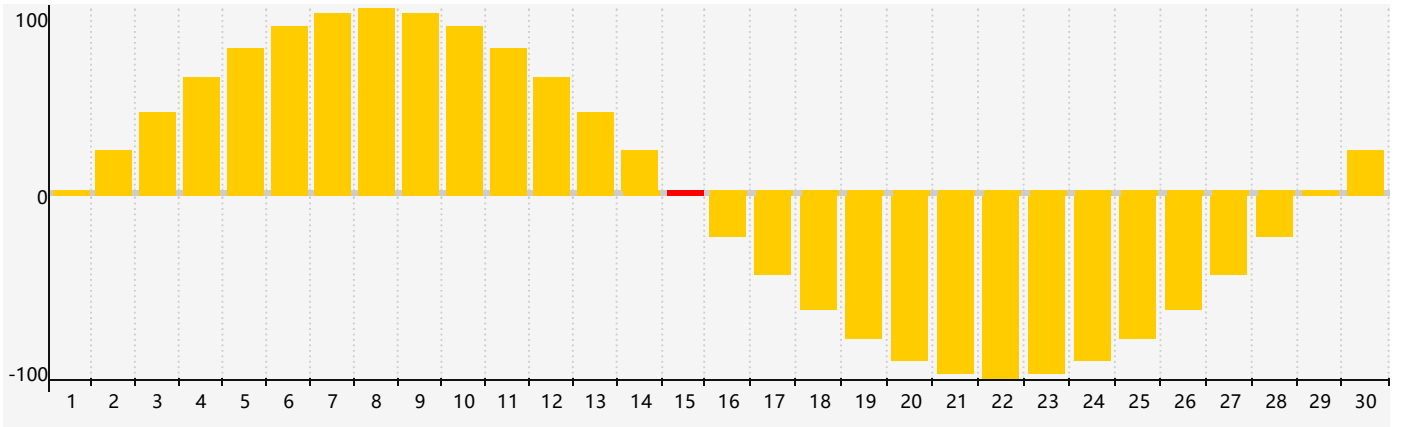

November 2020 Emotional Biorhythm Charts

November 2020

SUN	MON	TUE	WED	THU	FRI	SAT
1	2	3	4	5	6	7
8	9	10	11	12	13	14
15 Emotional	16	17	18	19	20	21
22	23	24	25	26	27	28
29	30	1	2	3	4	5