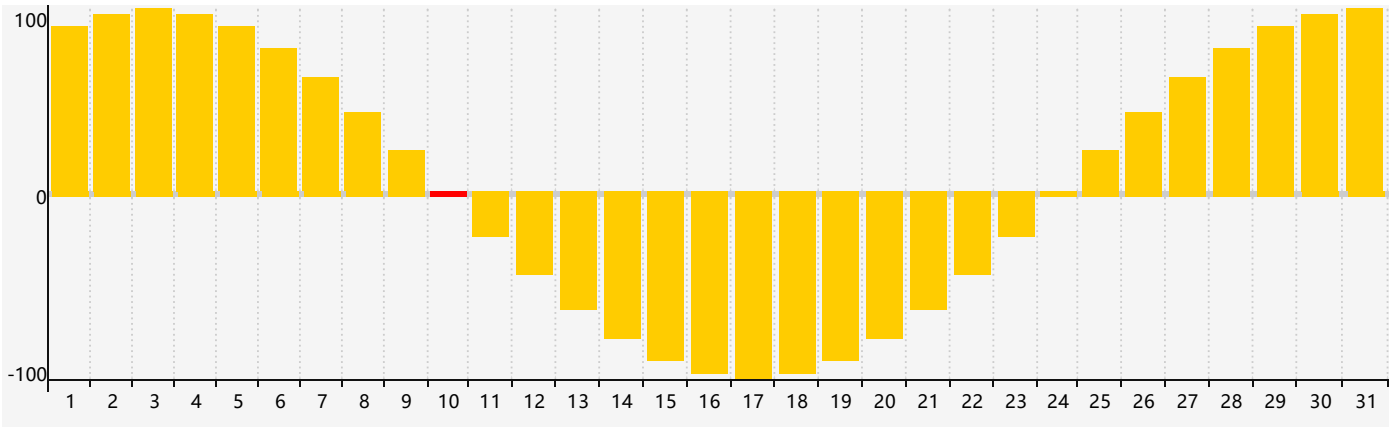

December 2020 Intellectual Biorhythm Charts

December 2020 Emotional Biorhythm Charts

December 2020 Physical Biorhythm Charts

December 2020

SUN	MON	TUE	WED	THU	FRI	SAT
29	30 <small>Intellectual Physical</small>	1	2	3	4	5
6	7	8	9	10 <small>Emotional</small>	11	12
13	14	15	16	17	18	19
20	21	22	23 <small>Physical</small>	24	25	26
27	28	29	30	31	1	2 <small>Intellectual</small>