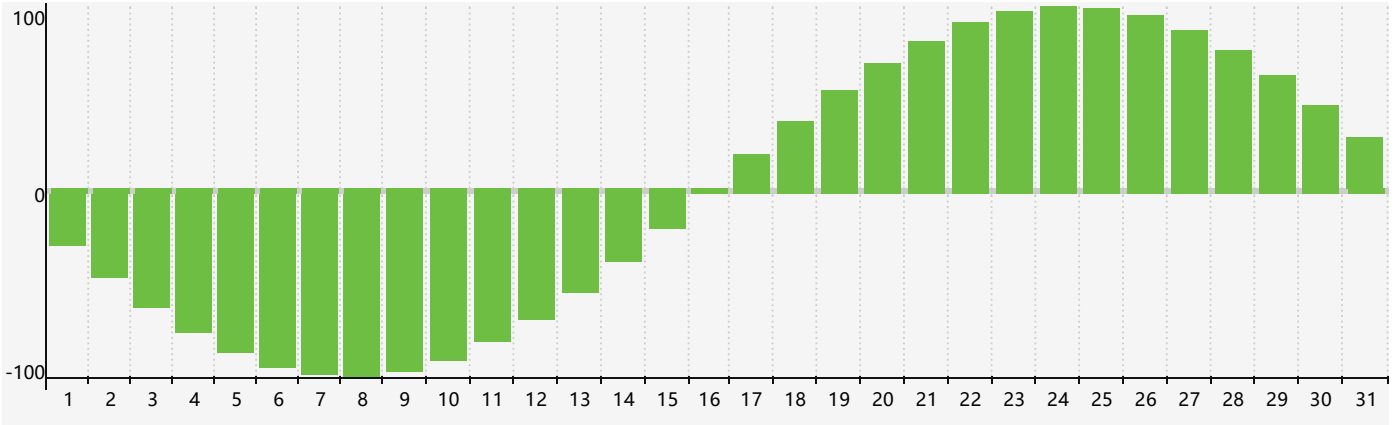

December 2020 Intellectual Biorhythm Charts

December 2020 Emotional Biorhythm Charts

December 2020 Physical Biorhythm Charts

December 2020

SUN	MON	TUE	WED	THU	FRI	SAT
29	30 <small>Intellectual Physical</small>	1	2	3	4	5
6	7	8	9	10 <small>Emotional</small>	11	12
13	14	15	16	17	18	19
20	21	22	23 <small>Physical</small>	24	25	26
27	28	29	30	31	1	2 <small>Intellectual</small>