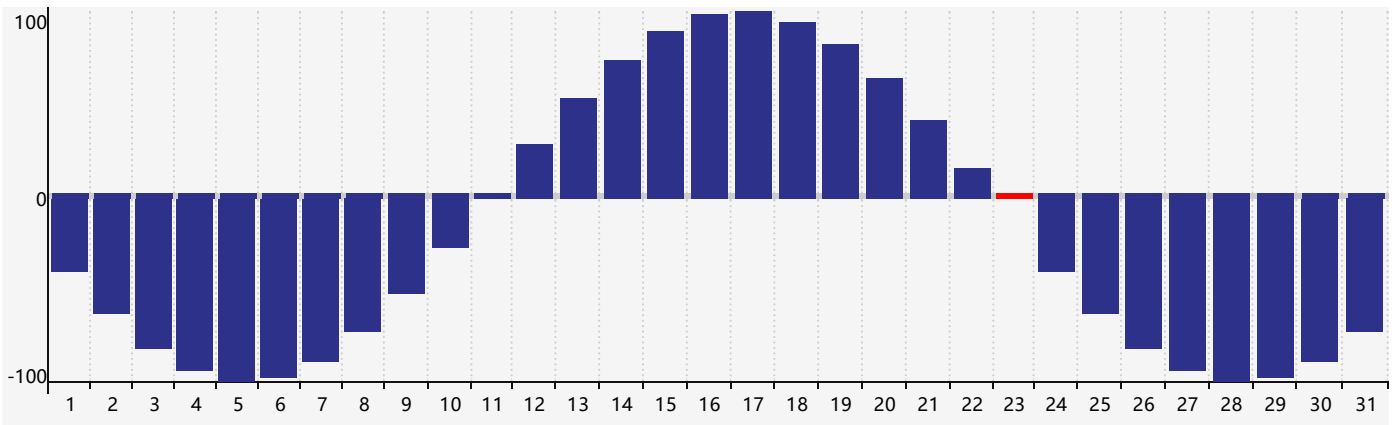

December 2020 Intellectual Biorhythm Charts

December 2020 Emotional Biorhythm Charts

December 2020 Physical Biorhythm Charts

December 2020

SUN	MON	TUE	WED	THU	FRI	SAT
29	30 <small>Intellectual Physical</small>	1	2	3	4	5
6	7	8	9	10 <small>Emotional</small>	11	12
13	14	15	16	17	18	19
20	21	22	23 <small>Physical</small>	24	25	26
27	28	29	30	31	1	2 <small>Intellectual</small>