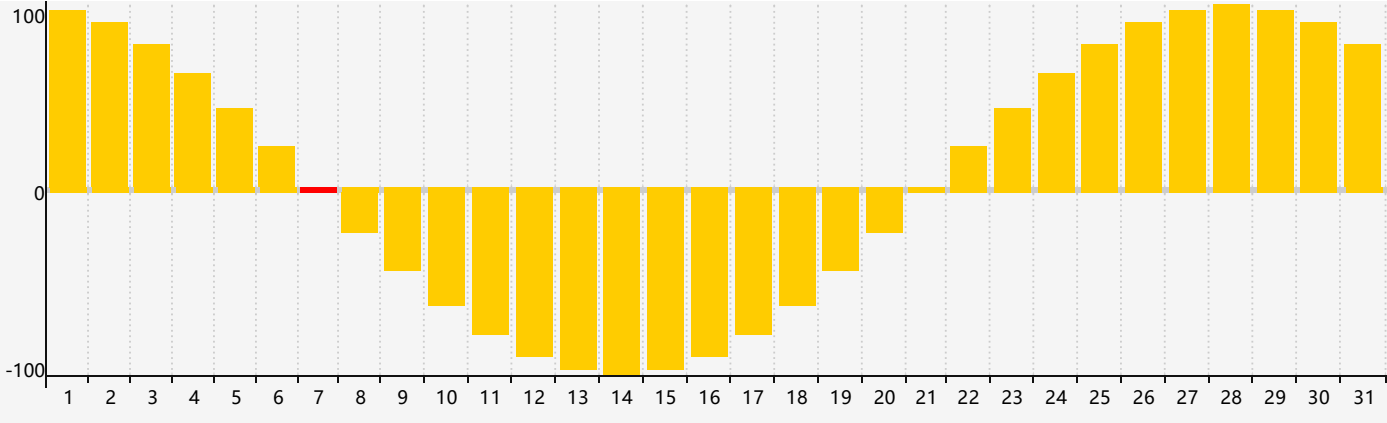

May 2020 Intellectual Biorhythm Charts

May 2020 Emotional Biorhythm Charts

May 2020 Physical Biorhythm Charts

May 2020

SUN	MON	TUE	WED	THU	FRI	SAT
26	27	28	29	30	1	2
3 Physical	4	5	6	7 Emotional	8	9
10	11	12	13	14	15	16
17	18	19	20	21 Intellectual	22	23
24	25	26 Physical	27	28	29	30
31	1	2	3	4 Emotional	5	6