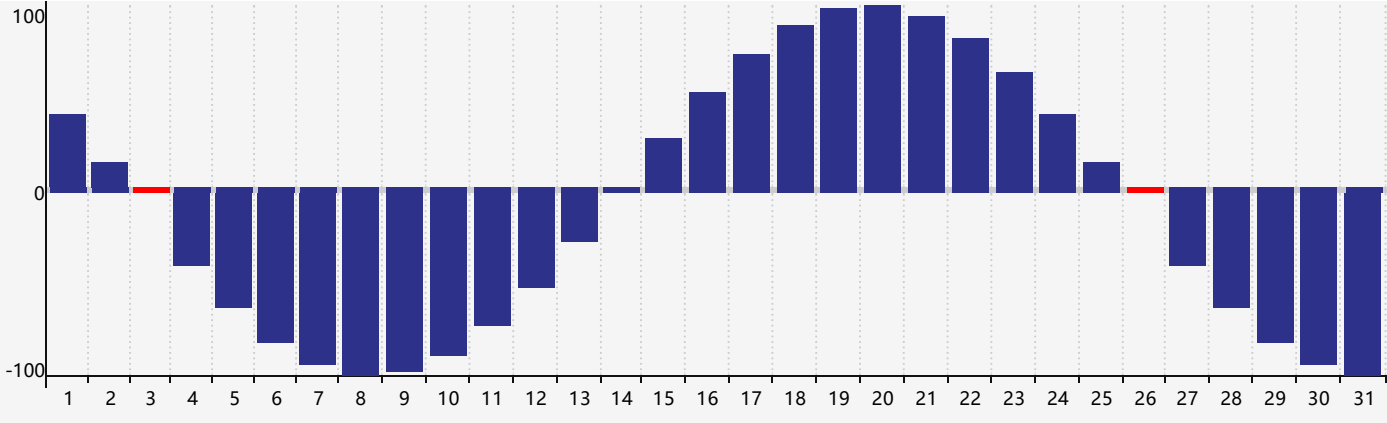

May 2020 Intellectual Biorhythm Charts

May 2020 Emotional Biorhythm Charts

May 2020 Physical Biorhythm Charts

May 2020

SUN	MON	TUE	WED	THU	FRI	SAT
26	27	28	29	30	1	2
3 Physical	4	5	6	7 Emotional	8	9
10	11	12	13	14	15	16
17	18	19	20	21 Intellectual	22	23
24	25	26 Physical	27	28	29	30
31	1	2	3	4 Emotional	5	6