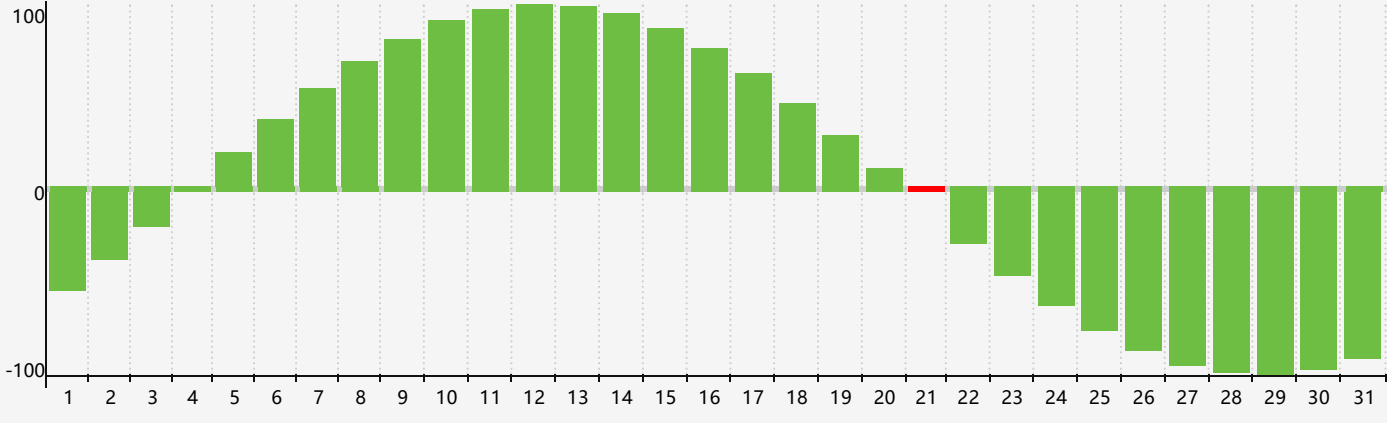

May 2020 Intellectual Biorhythm Charts

May 2020 Emotional Biorhythm Charts

May 2020 Physical Biorhythm Charts

May 2020

SUN	MON	TUE	WED	THU	FRI	SAT
26	27	28	29	30	1	2
3 Physical	4	5	6	7 Emotional	8	9
10	11	12	13	14	15	16
17	18	19	20	21 Intellectual	22	23
24	25	26 Physical	27	28	29	30
31	1	2	3	4 Emotional	5	6