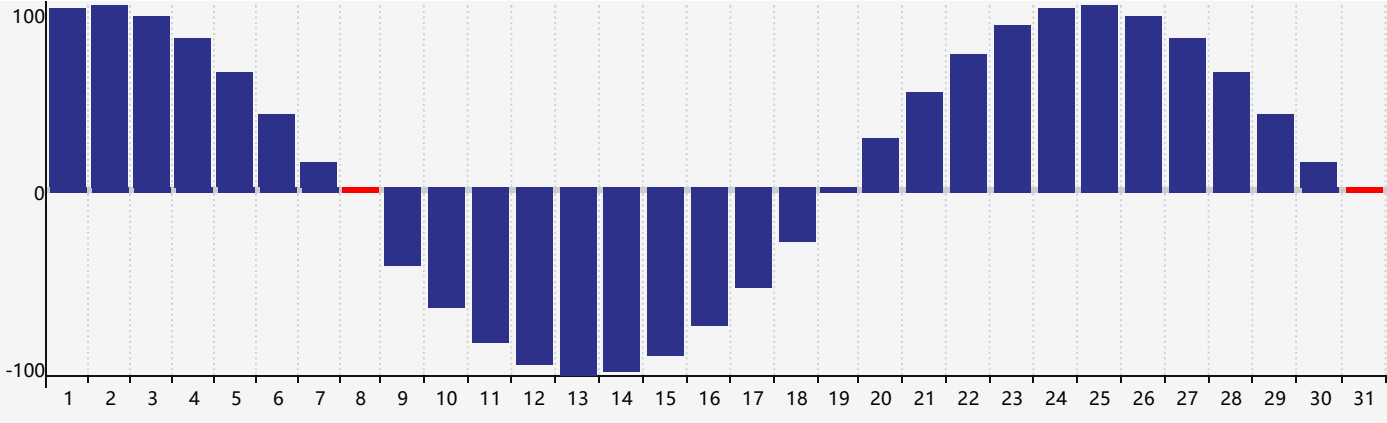

May 2020 Intellectual Biorhythm Charts

May 2020 Emotional Biorhythm Charts

May 2020 Physical Biorhythm Charts

May 2020

SUN	MON	TUE	WED	THU	FRI	SAT
26	27 Emotional	28	29 Intellectual	30	1	2
3	4	5	6	7	8 Physical	9
10	11	12	13	14	15	16
17	18	19	20	21	22	23
24	25 Emotional	26	27	28	29	30
31 Physical	1 Intellectual	2	3	4	5	6