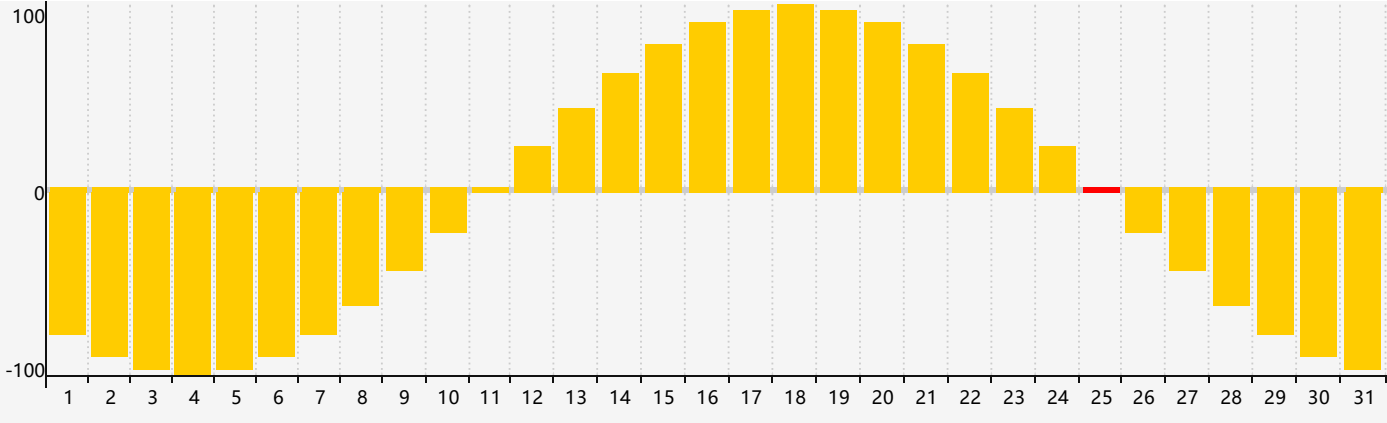

May 2020 Intellectual Biorhythm Charts

May 2020 Emotional Biorhythm Charts

May 2020 Physical Biorhythm Charts

May 2020

SUN	MON	TUE	WED	THU	FRI	SAT
26	27 Emotional	28	29 Intellectual	30	1	2
3	4	5	6	7	8 Physical	9
10	11	12	13	14	15	16
17	18	19	20	21	22	23
24	25 Emotional	26	27	28	29	30
31 Physical	1 Intellectual	2	3	4	5	6