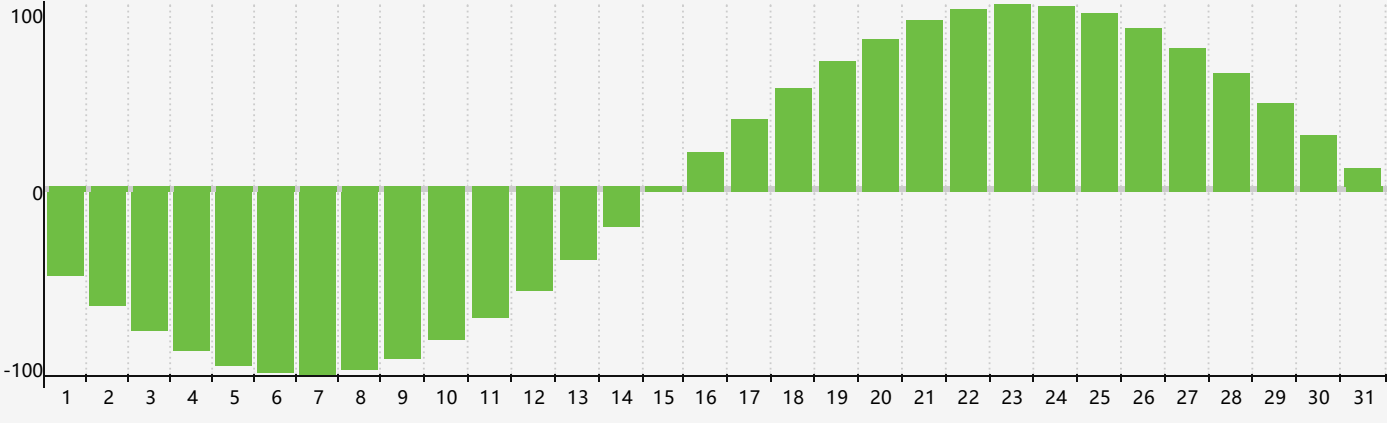

May 2020 Intellectual Biorhythm Charts

May 2020 Emotional Biorhythm Charts

May 2020 Physical Biorhythm Charts

May 2020

SUN	MON	TUE	WED	THU	FRI	SAT
26	27 Emotional	28	29 Intellectual	30	1	2
3	4	5	6	7	8 Physical	9
10	11	12	13	14	15	16
17	18	19	20	21	22	23
24	25 Emotional	26	27	28	29	30
31 Physical	1 Intellectual	2	3	4	5	6