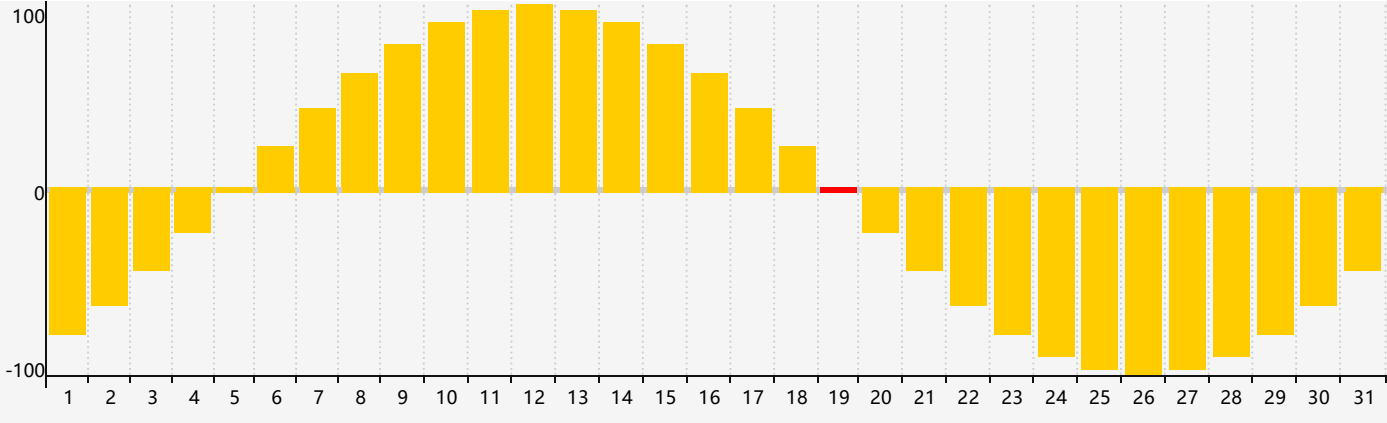

May 2020 Intellectual Biorhythm Charts

May 2020 Emotional Biorhythm Charts

May 2020 Physical Biorhythm Charts

May 2020

SUN	MON	TUE	WED	THU	FRI	SAT
26	27	28	29	30	1 Physical	2
3	4	5	6	7	8	9
10	11	12	13	14	15	16 Intellectual
17	18	19 Emotional	20	21	22	23
24 Physical	25	26	27	28	29	30
31	1	2	3	4	5	6