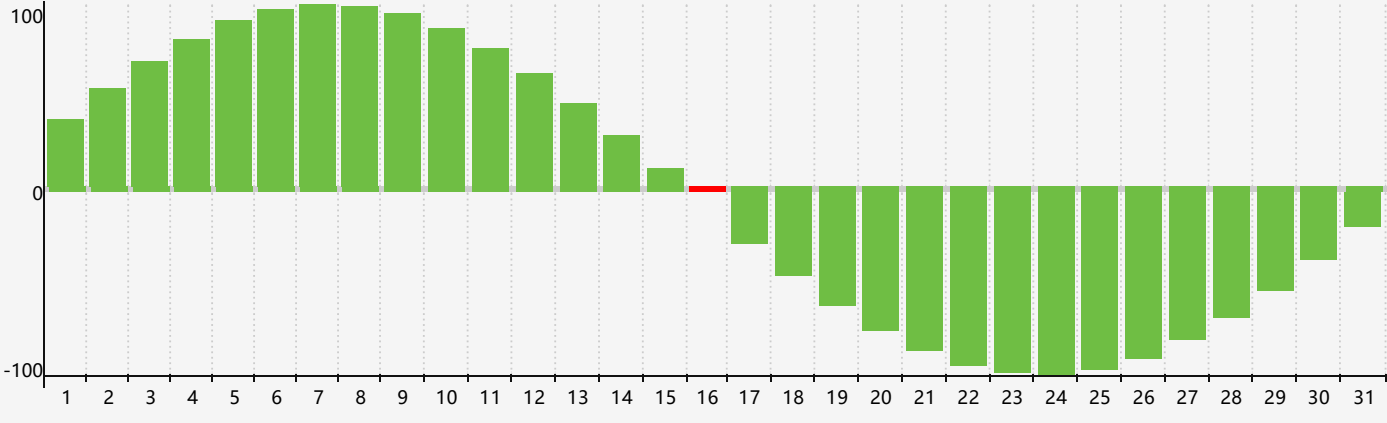

May 2020 Intellectual Biorhythm Charts

May 2020 Emotional Biorhythm Charts

May 2020 Physical Biorhythm Charts

May 2020

SUN	MON	TUE	WED	THU	FRI	SAT
26	27	28	29	30	1 Physical	2
3	4	5	6	7	8	9
10	11	12	13	14	15	16 Intellectual
17	18	19 Emotional	20	21	22	23
24 Physical	25	26	27	28	29	30
31	1	2	3	4	5	6