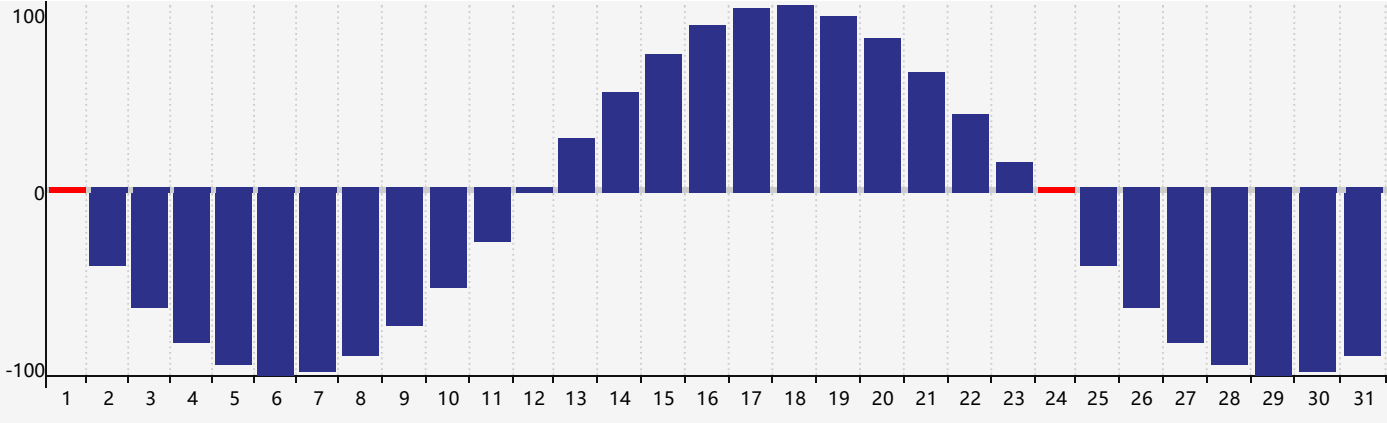

May 2020 Intellectual Biorhythm Charts

May 2020 Emotional Biorhythm Charts

May 2020 Physical Biorhythm Charts

May 2020

SUN	MON	TUE	WED	THU	FRI	SAT
26	27	28	29	30	1 Physical	2
3	4	5	6	7	8	9
10	11	12	13	14	15	16 Intellectual
17	18	19 Emotional	20	21	22	23
24 Physical	25	26	27	28	29	30
31	1	2	3	4	5	6