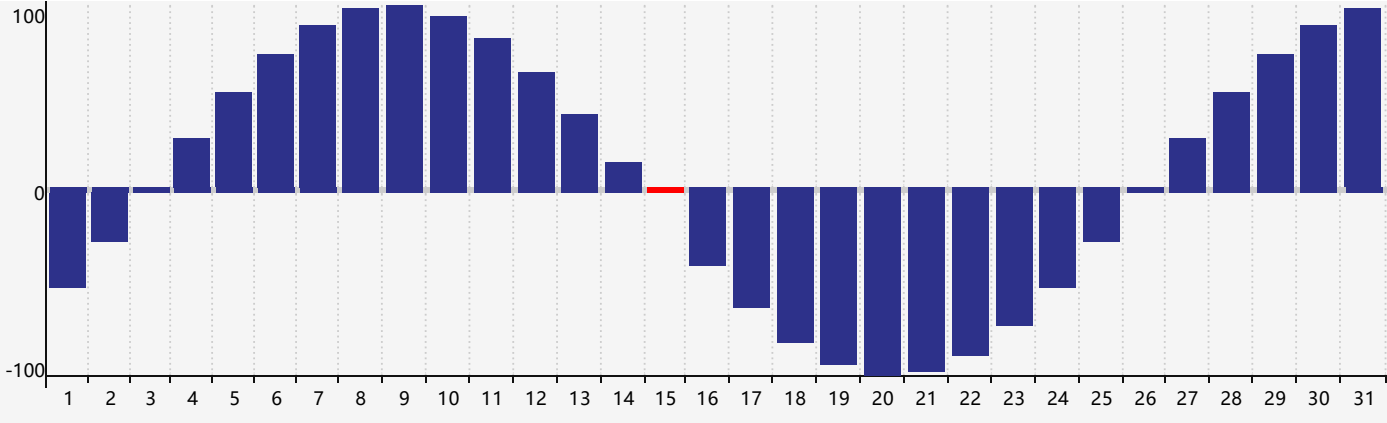

May 2020 Intellectual Biorhythm Charts

May 2020 Emotional Biorhythm Charts

May 2020 Physical Biorhythm Charts

May 2020

| SUN | MON | TUE | WED | THU | FRI | SAT |
|-----|--------------------------------|-----|-----|-----------------------------------|-------------------------------|-----|
| 26 | 27 <small>Emotional</small> | 28 | 29 | 30 | 1 | 2 |
| 3 | 4 | 5 | 6 | 7 | 8 | 9 |
| 10 | 11 | 12 | 13 | 14 | 15 <small>Physical</small> | 16 |
| 17 | 18 | 19 | 20 | 21 <small>Intellectual</small> | 22 | 23 |
| 24 | 25 <small>Emotional</small> | 26 | 27 | 28 | 29 | 30 |
| 31 | 1 | 2 | 3 | 4 | 5 | 6 |