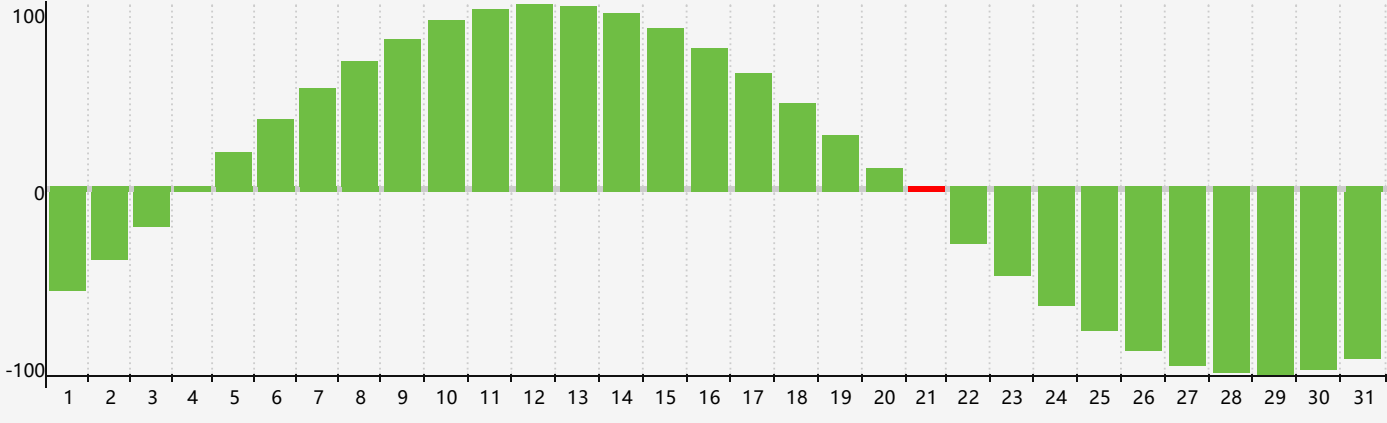

May 2020 Intellectual Biorhythm Charts

May 2020 Emotional Biorhythm Charts

May 2020 Physical Biorhythm Charts

May 2020

| SUN | MON | TUE | WED | THU | FRI | SAT |
|-----|--------------------------------|-----|-----|-----------------------------------|-------------------------------|-----|
| 26 | 27 <small>Emotional</small> | 28 | 29 | 30 | 1 | 2 |
| 3 | 4 | 5 | 6 | 7 | 8 | 9 |
| 10 | 11 | 12 | 13 | 14 | 15 <small>Physical</small> | 16 |
| 17 | 18 | 19 | 20 | 21 <small>Intellectual</small> | 22 | 23 |
| 24 | 25 <small>Emotional</small> | 26 | 27 | 28 | 29 | 30 |
| 31 | 1 | 2 | 3 | 4 | 5 | 6 |