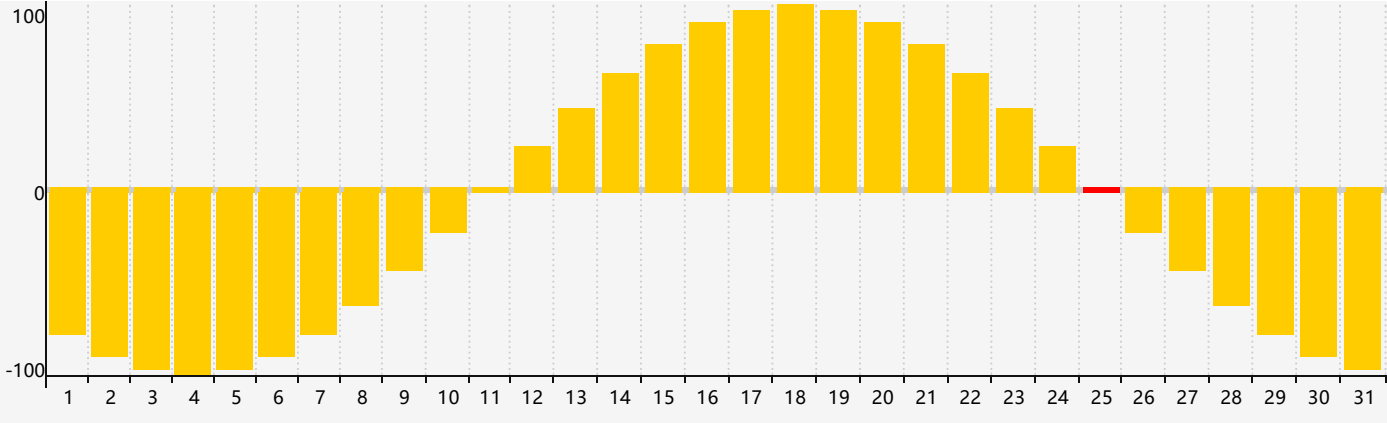

May 2020 Intellectual Biorhythm Charts

May 2020 Emotional Biorhythm Charts

May 2020 Physical Biorhythm Charts

May 2020

| SUN | MON | TUE | WED | THU | FRI | SAT |
|-----|--------------------------------|-----|-----|-----------------------------------|-------------------------------|-----|
| 26 | 27 <small>Emotional</small> | 28 | 29 | 30 | 1 | 2 |
| 3 | 4 | 5 | 6 | 7 | 8 | 9 |
| 10 | 11 | 12 | 13 | 14 | 15 <small>Physical</small> | 16 |
| 17 | 18 | 19 | 20 | 21 <small>Intellectual</small> | 22 | 23 |
| 24 | 25 <small>Emotional</small> | 26 | 27 | 28 | 29 | 30 |
| 31 | 1 | 2 | 3 | 4 | 5 | 6 |