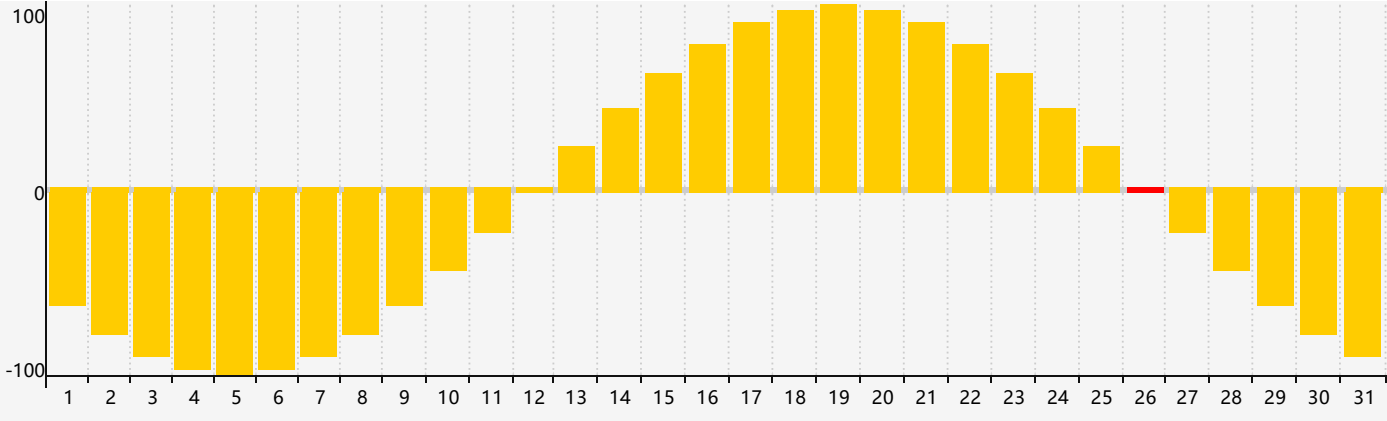

May 2020 Intellectual Biorhythm Charts

May 2020 Emotional Biorhythm Charts

May 2020 Physical Biorhythm Charts

May 2020

| SUN | MON | TUE | WED | THU | FRI | SAT |
|-----|-----|--------------------------------|-----------------------------------|------------------------------|-----|-------------------------------|
| 26 | 27 | 28 <small>Emotional</small> | 29 | 30 | 1 | 2 |
| 3 | 4 | 5 | 6 | 7 <small>Physical</small> | 8 | 9 |
| 10 | 11 | 12 | 13 <small>Intellectual</small> | 14 | 15 | 16 |
| 17 | 18 | 19 | 20 | 21 | 22 | 23 |
| 24 | 25 | 26 <small>Emotional</small> | 27 | 28 | 29 | 30 <small>Physical</small> |
| 31 | 1 | 2 | 3 | 4 | 5 | 6 |