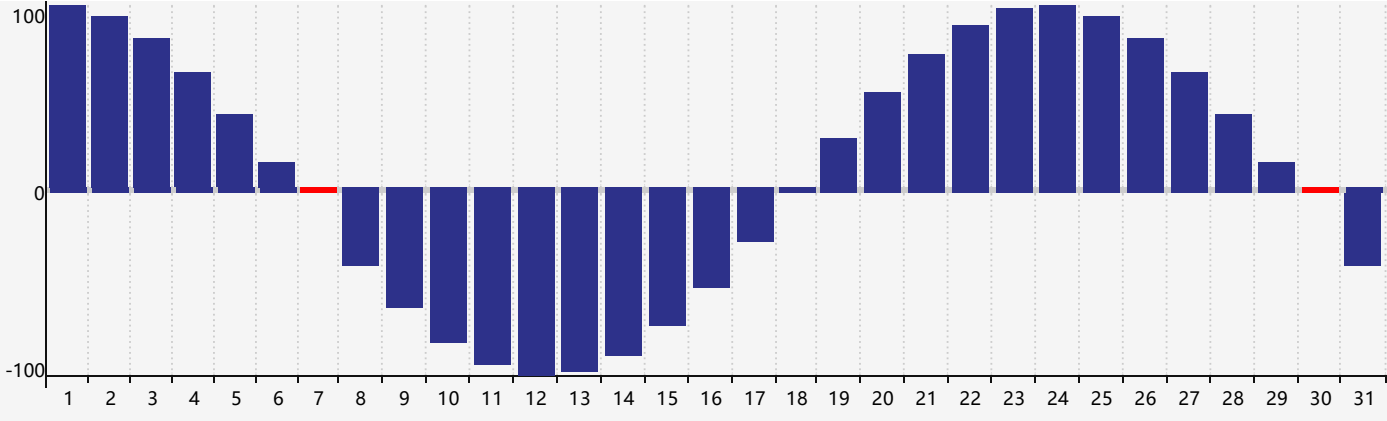

May 2020 Intellectual Biorhythm Charts

May 2020 Emotional Biorhythm Charts

May 2020 Physical Biorhythm Charts

May 2020

| SUN | MON | TUE | WED | THU | FRI | SAT |
|-----|-----|--------------------------------|-----------------------------------|------------------------------|-----|-------------------------------|
| 26 | 27 | 28 <small>Emotional</small> | 29 | 30 | 1 | 2 |
| 3 | 4 | 5 | 6 | 7 <small>Physical</small> | 8 | 9 |
| 10 | 11 | 12 | 13 <small>Intellectual</small> | 14 | 15 | 16 |
| 17 | 18 | 19 | 20 | 21 | 22 | 23 |
| 24 | 25 | 26 <small>Emotional</small> | 27 | 28 | 29 | 30 <small>Physical</small> |
| 31 | 1 | 2 | 3 | 4 | 5 | 6 |