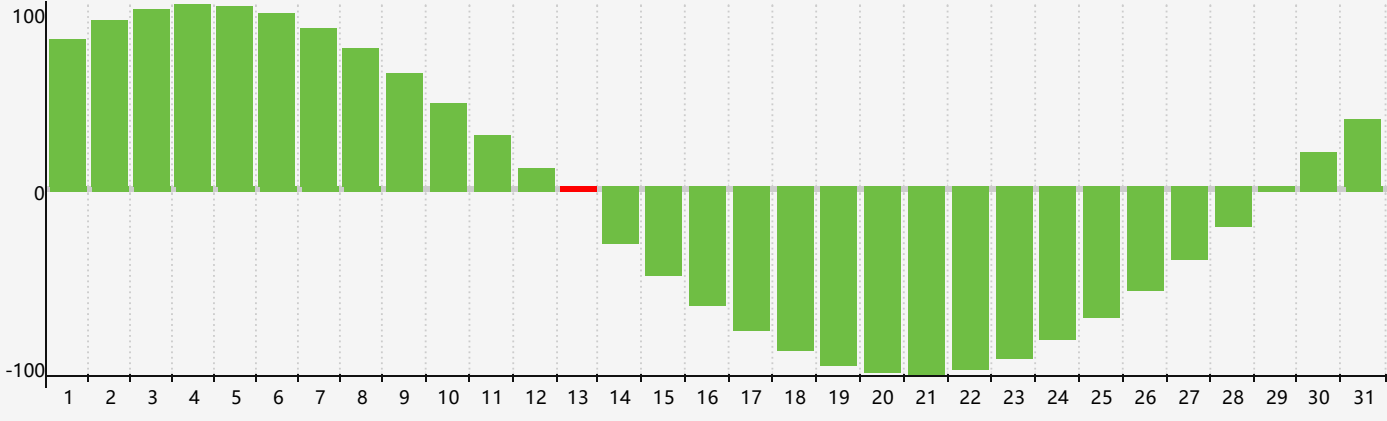

May 2020 Intellectual Biorhythm Charts

May 2020 Emotional Biorhythm Charts

May 2020 Physical Biorhythm Charts

May 2020

| SUN | MON | TUE | WED | THU | FRI | SAT |
|-----|-----|--------------------------------|-----------------------------------|------------------------------|-----|-------------------------------|
| 26 | 27 | 28 <small>Emotional</small> | 29 | 30 | 1 | 2 |
| 3 | 4 | 5 | 6 | 7 <small>Physical</small> | 8 | 9 |
| 10 | 11 | 12 | 13 <small>Intellectual</small> | 14 | 15 | 16 |
| 17 | 18 | 19 | 20 | 21 | 22 | 23 |
| 24 | 25 | 26 <small>Emotional</small> | 27 | 28 | 29 | 30 <small>Physical</small> |
| 31 | 1 | 2 | 3 | 4 | 5 | 6 |