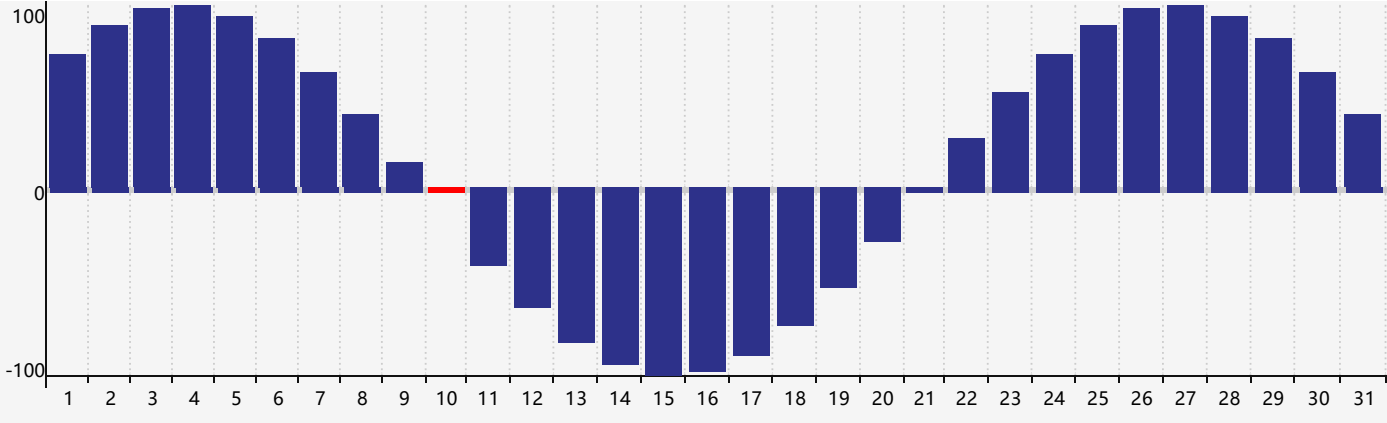

May 2020 Intellectual Biorhythm Charts

May 2020 Emotional Biorhythm Charts

May 2020 Physical Biorhythm Charts

May 2020

SUN	MON	TUE	WED	THU	FRI	SAT
26	27	28	29	30	1 Emotional	2
3	4	5	6	7	8	9
10 Physical	11	12	13	14	15	16 Intellectual
17	18	19	20	21	22	23
24	25	26	27	28	29 Emotional	30
31	1	2 Physical	3	4	5	6