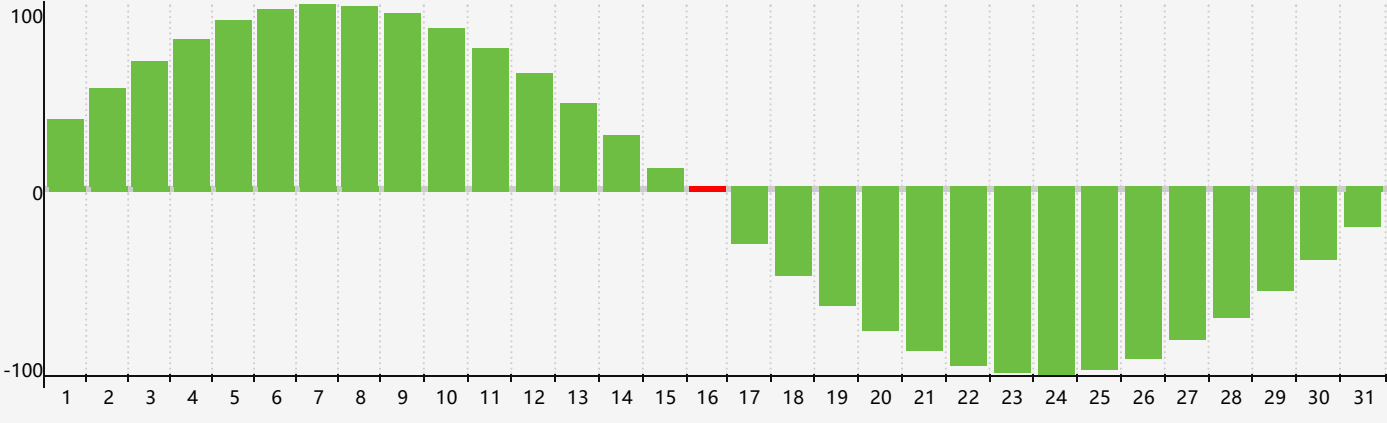

May 2020 Intellectual Biorhythm Charts

May 2020 Emotional Biorhythm Charts

May 2020 Physical Biorhythm Charts

May 2020

SUN	MON	TUE	WED	THU	FRI	SAT
26	27	28	29	30	1 Emotional	2
3	4	5	6	7	8	9
10 Physical	11	12	13	14	15	16 Intellectual
17	18	19	20	21	22	23
24	25	26	27	28	29 Emotional	30
31	1	2 Physical	3	4	5	6