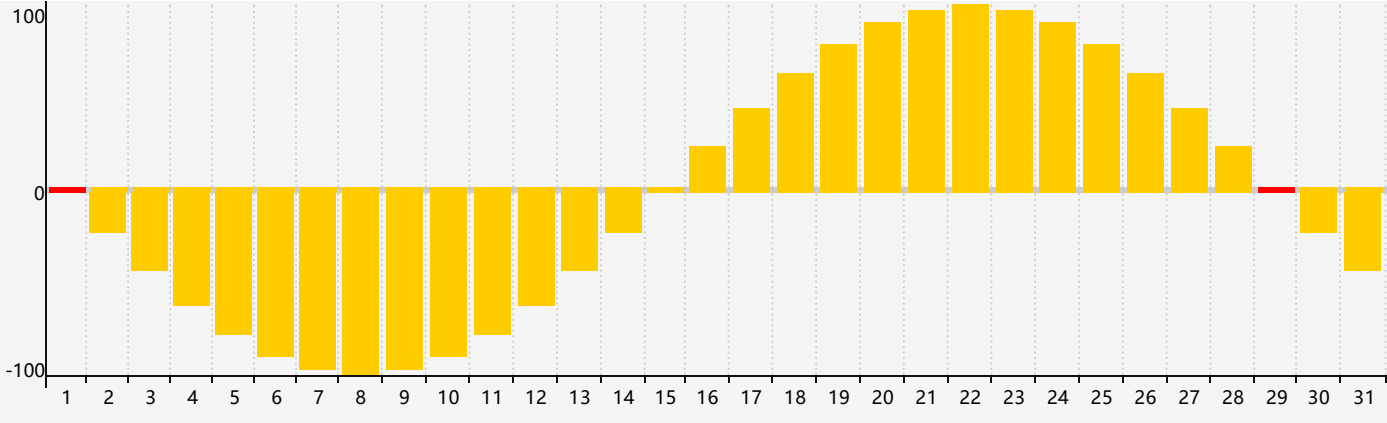

May 2020 Intellectual Biorhythm Charts

May 2020 Emotional Biorhythm Charts

May 2020 Physical Biorhythm Charts

May 2020

SUN	MON	TUE	WED	THU	FRI	SAT
26	27	28	29	30	1 Emotional	2
3	4	5	6	7	8	9
10 Physical	11	12	13	14	15	16 Intellectual
17	18	19	20	21	22	23
24	25	26	27	28	29 Emotional	30
31	1	2 Physical	3	4	5	6