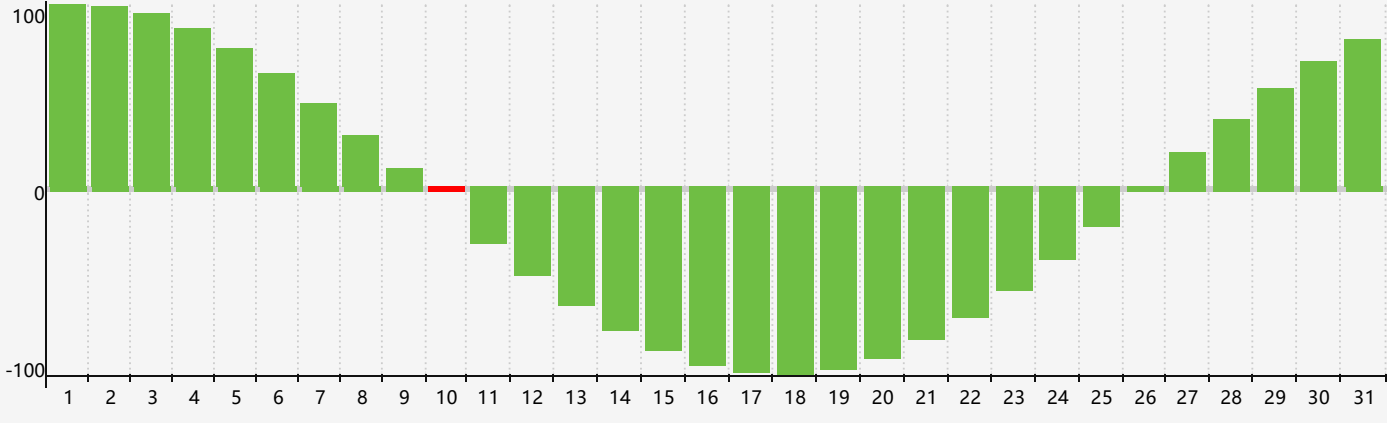

May 2020 Intellectual Biorhythm Charts

May 2020 Emotional Biorhythm Charts

May 2020 Physical Biorhythm Charts

May 2020

SUN	MON	TUE	WED	THU	FRI	SAT
26	27	28	29	30	1 Physical	2
3	4	5 Emotional	6	7	8	9
10 Intellectual	11	12	13	14	15	16
17	18	19	20	21	22	23
24 Physical	25	26	27	28	29	30
31	1	2 Emotional	3	4	5	6