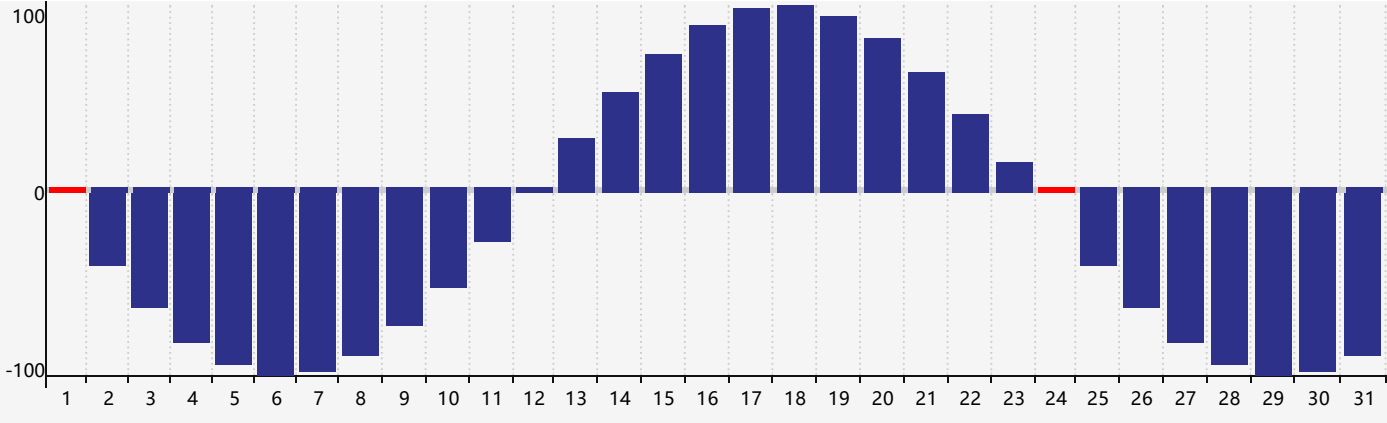

May 2020 Intellectual Biorhythm Charts

May 2020 Emotional Biorhythm Charts

May 2020 Physical Biorhythm Charts

May 2020

SUN	MON	TUE	WED	THU	FRI	SAT
26	27	28	29	30	1 Physical	2
3	4	5 Emotional	6	7	8	9
10 Intellectual	11	12	13	14	15	16
17	18	19	20	21	22	23
24 Physical	25	26	27	28	29	30
31	1	2 Emotional	3	4	5	6