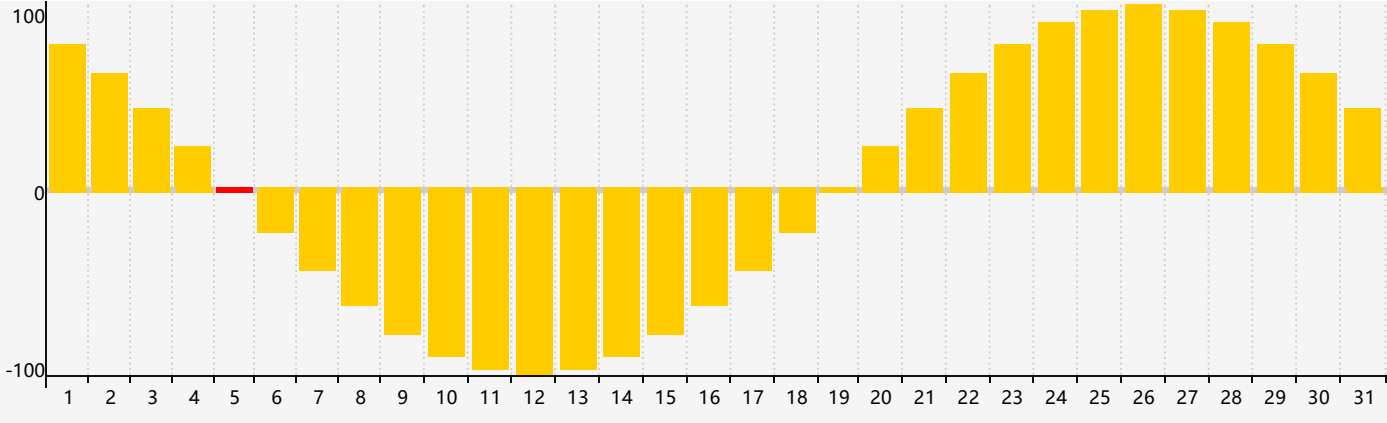

May 2020 Intellectual Biorhythm Charts

May 2020 Emotional Biorhythm Charts

May 2020 Physical Biorhythm Charts

May 2020

SUN	MON	TUE	WED	THU	FRI	SAT
26	27	28	29	30	1 Physical	2
3	4	5 Emotional	6	7	8	9
10 Intellectual	11	12	13	14	15	16
17	18	19	20	21	22	23
24 Physical	25	26	27	28	29	30
31	1	2 Emotional	3	4	5	6