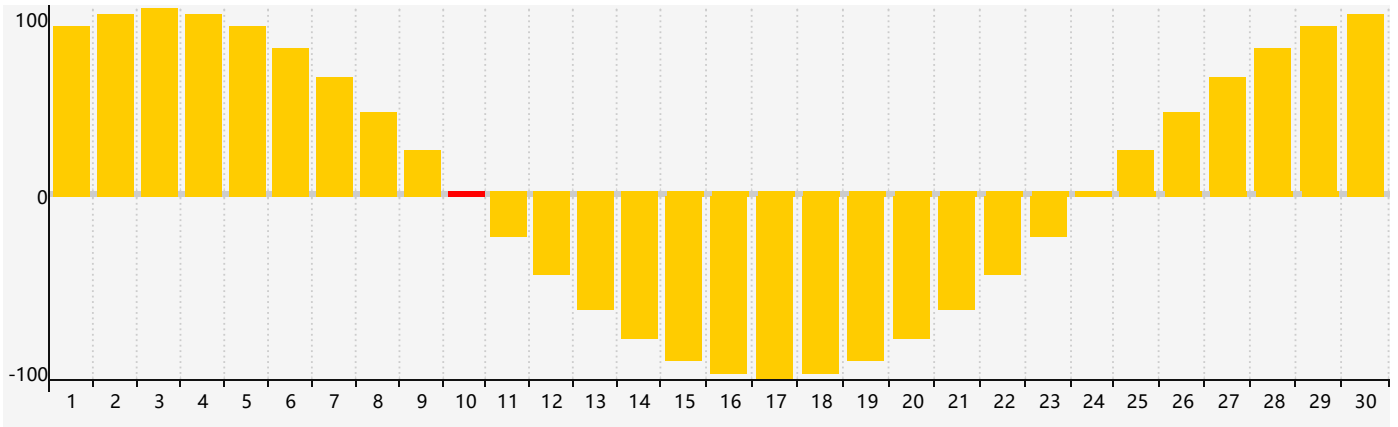

June 2020 Intellectual Biorhythm Charts

June 2020 Emotional Biorhythm Charts

June 2020 Physical Biorhythm Charts

June 2020

SUN	MON	TUE	WED	THU	FRI	SAT
31 Intellectual 	1 Physical 	2 	3 	4 	5 	6
7 	8 	9 	10 Emotional 	11 	12 	13
14 	15 	16 	17 	18 	19 	20
21 	22 	23 	24 Physical 	25 	26 	27
28 	29 	30 	1 	2 	3 Intellectual 	4