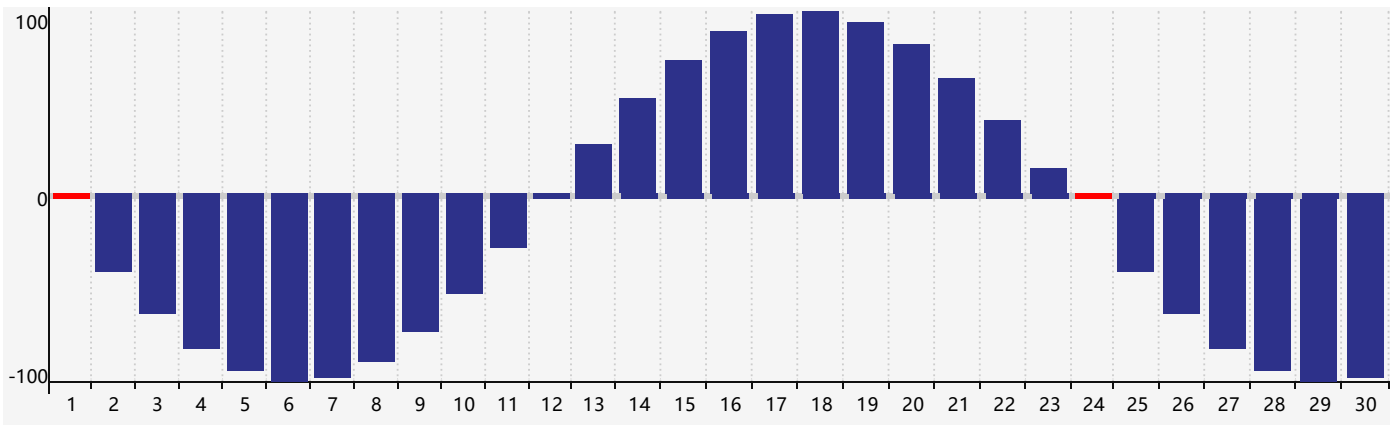

June 2020 Intellectual Biorhythm Charts

June 2020 Emotional Biorhythm Charts

June 2020 Physical Biorhythm Charts

June 2020

SUN	MON	TUE	WED	THU	FRI	SAT
31 Intellectual 	1 Physical 	2 	3 	4 	5 	6
7 	8 	9 	10 Emotional 	11 	12 	13
14 	15 	16 	17 	18 	19 	20
21 	22 	23 	24 Physical 	25 	26 	27
28 	29 	30 	1 	2 	3 Intellectual 	4