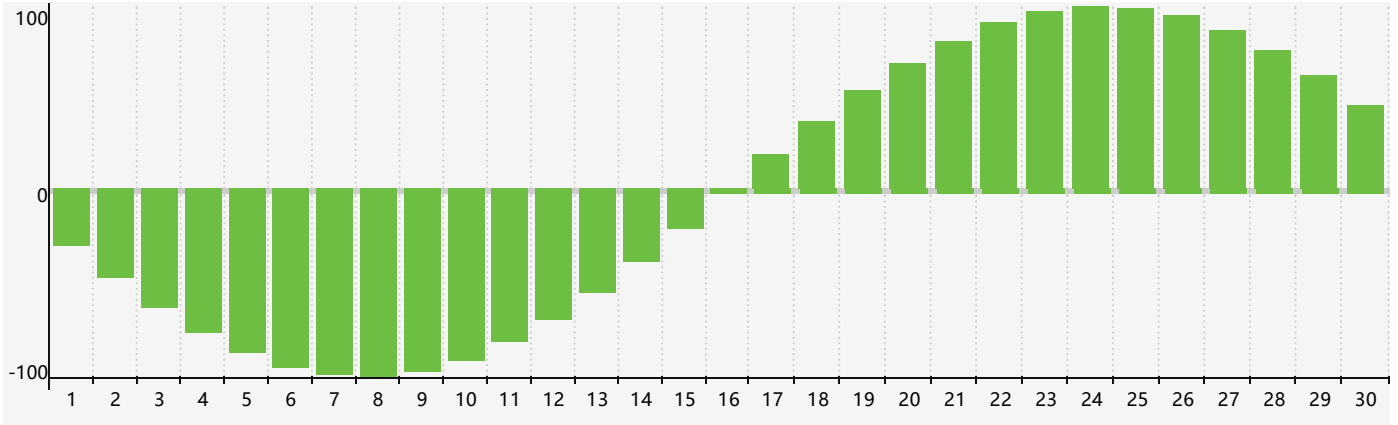

June 2020 Intellectual Biorhythm Charts

June 2020 Emotional Biorhythm Charts

June 2020 Physical Biorhythm Charts

June 2020

SUN	MON	TUE	WED	THU	FRI	SAT
31 Intellectual 	1 Physical 	2 	3 	4 	5 	6
7 	8 	9 	10 Emotional 	11 	12 	13
14 	15 	16 	17 	18 	19 	20
21 	22 	23 	24 Physical 	25 	26 	27
28 	29 	30 	1 	2 	3 Intellectual 	4