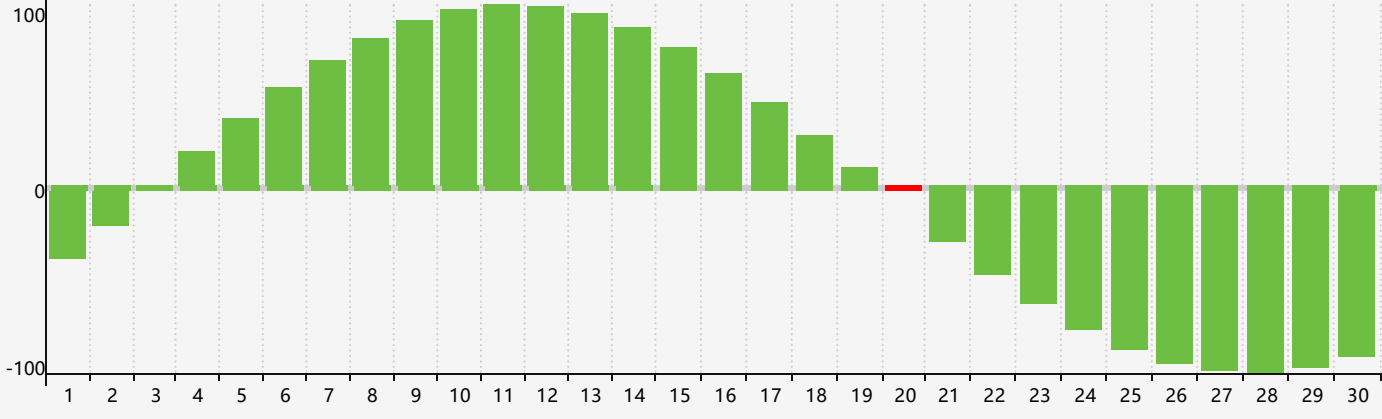

June 2020 Intellectual Biorhythm Charts

June 2020 Emotional Biorhythm Charts

June 2020 Physical Biorhythm Charts

June 2020

SUN	MON	TUE	WED	THU	FRI	SAT
31 	1 	2 	3 	4 	5 	6 
7 	8 	9 	10 Emotional 	11 	12 	13 
14 	15 	16 	17 	18 	19 	20 Intellectual Physical 
21 	22 	23 	24 	25 	26 	27 
28 	29 	30 	1 	2 	3 	4 