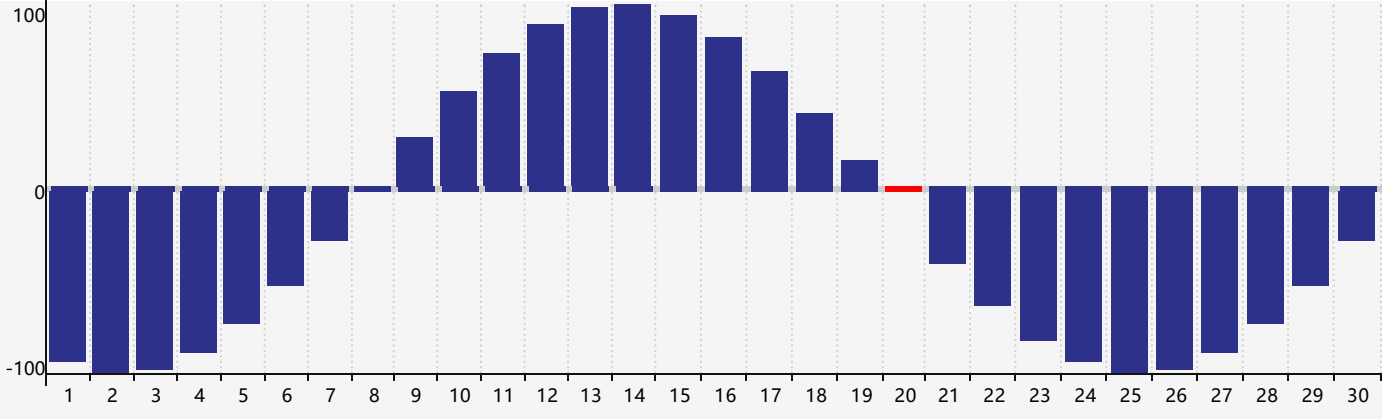

June 2020 Intellectual Biorhythm Charts

June 2020 Emotional Biorhythm Charts

June 2020 Physical Biorhythm Charts

June 2020

SUN	MON	TUE	WED	THU	FRI	SAT
31 	1 	2 	3 	4 	5 	6 
7 	8 	9 	10 Emotional 	11 	12 	13 
14 	15 	16 	17 	18 	19 	20 Intellectual Physical 
21 	22 	23 	24 	25 	26 	27 
28 	29 	30 	1 	2 	3 	4 