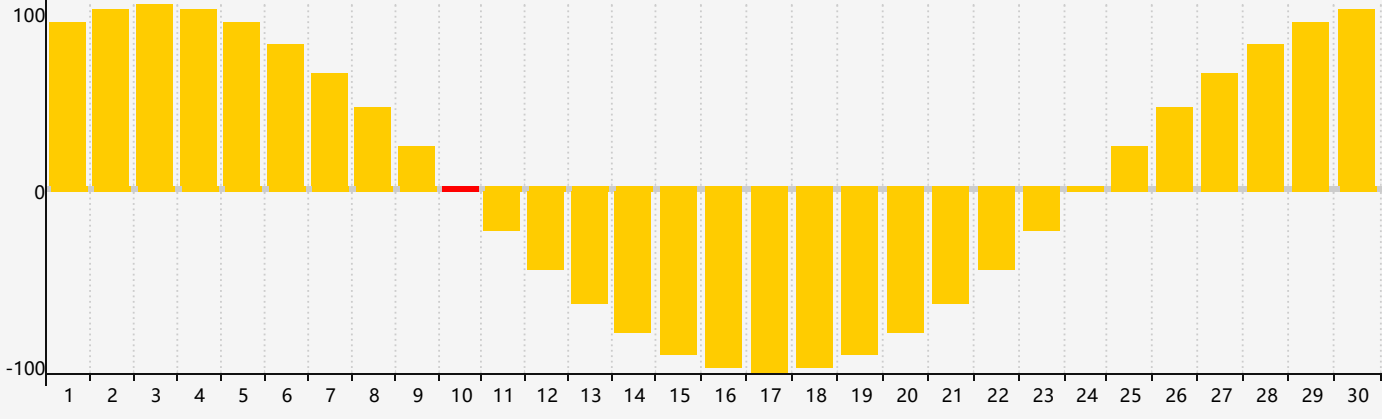

June 2020 Intellectual Biorhythm Charts

June 2020 Emotional Biorhythm Charts

June 2020 Physical Biorhythm Charts

June 2020

SUN	MON	TUE	WED	THU	FRI	SAT
31 	1 	2 	3 	4 	5 	6 
7 	8 	9 	10 Emotional 	11 	12 	13 
14 	15 	16 	17 	18 	19 	20 Intellectual Physical 
21 	22 	23 	24 	25 	26 	27 
28 	29 	30 	1 	2 	3 	4 