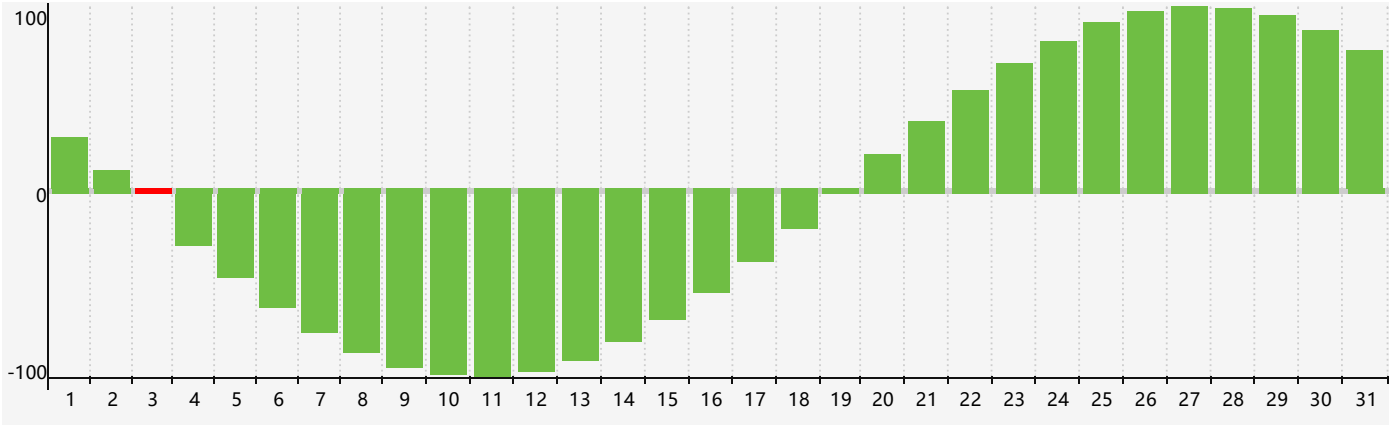

July 2020 Intellectual Biorhythm Charts

July 2020 Emotional Biorhythm Charts

July 2020 Physical Biorhythm Charts

July 2020

SUN	MON	TUE	WED	THU	FRI	SAT
28	29	30	1	2 Emotional	3 Intellectual	4
5	6	7	8	9	10	11
12 Physical	13	14	15	16	17	18
19	20	21	22	23	24	25
26	27	28	29	30 Emotional	31	1