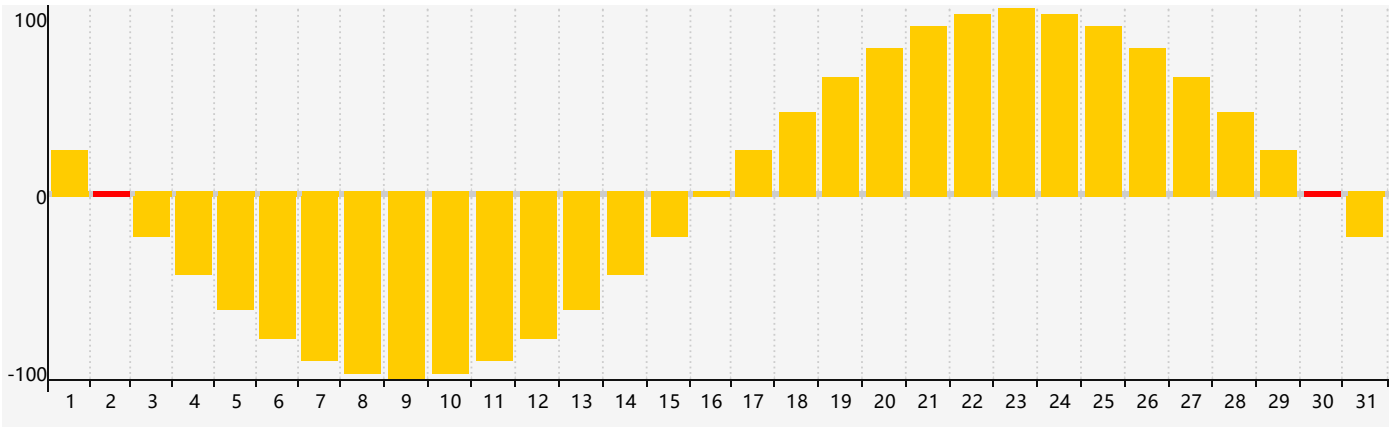

July 2020 Intellectual Biorhythm Charts

July 2020 Emotional Biorhythm Charts

July 2020 Physical Biorhythm Charts

July 2020

SUN	MON	TUE	WED	THU	FRI	SAT
28	29	30	1	2 Emotional	3 Intellectual	4
5	6	7	8	9	10	11
12 Physical	13	14	15	16	17	18
19	20	21	22	23	24	25
26	27	28	29	30 Emotional	31	1