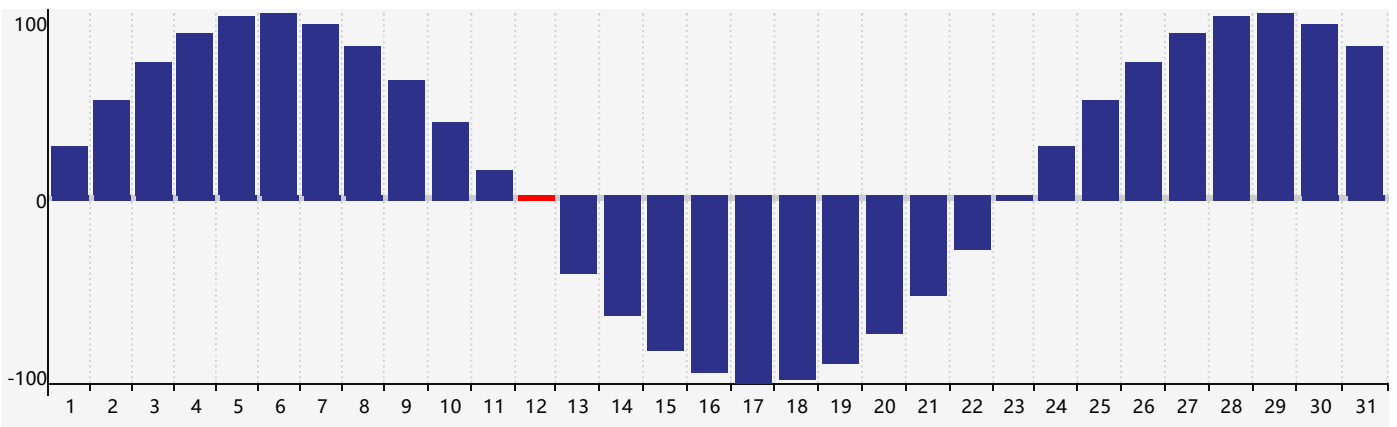

July 2020 Intellectual Biorhythm Charts

July 2020 Emotional Biorhythm Charts

July 2020 Physical Biorhythm Charts

July 2020

SUN	MON	TUE	WED	THU	FRI	SAT
28	29	30	1	2 Emotional	3 Intellectual	4
5	6	7	8	9	10	11
12 Physical	13	14	15	16	17	18
19	20	21	22	23	24	25
26	27	28	29	30 Emotional	31	1