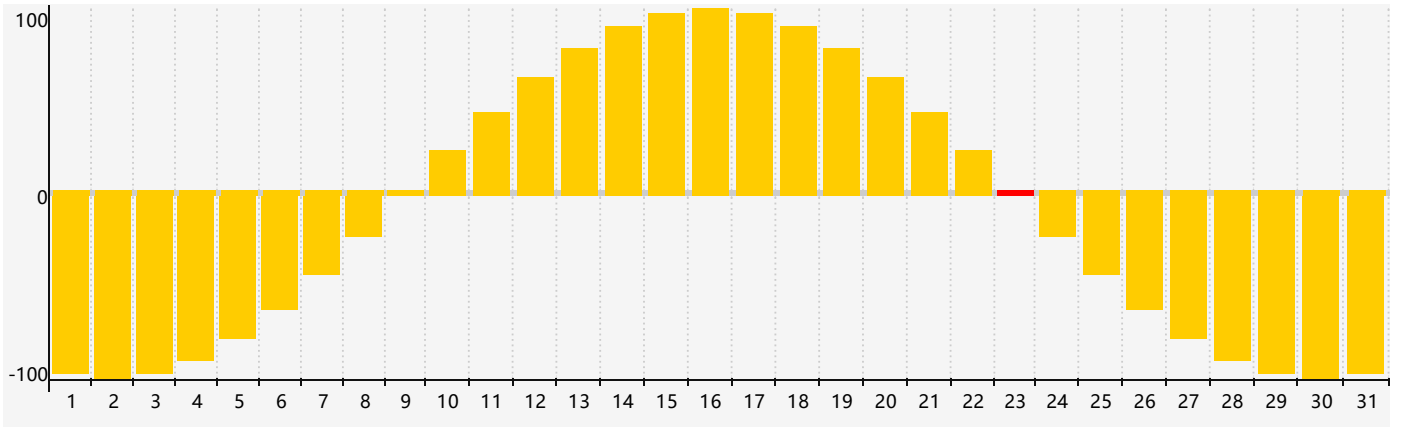

## July 2020 Emotional Biorhythm Charts

# July 2020

| SUN | MON | TUE | WED | THU                            | FRI | SAT |
|-----|-----|-----|-----|--------------------------------|-----|-----|
| 28  | 29  | 30  | 1   | 2                              | 3   | 4   |
| 5   | 6   | 7   | 8   | 9                              | 10  | 11  |
| 12  | 13  | 14  | 15  | 16                             | 17  | 18  |
| 19  | 20  | 21  | 22  | 23<br><small>Emotional</small> | 24  | 25  |
| 26  | 27  | 28  | 29  | 30                             | 31  | 1   |