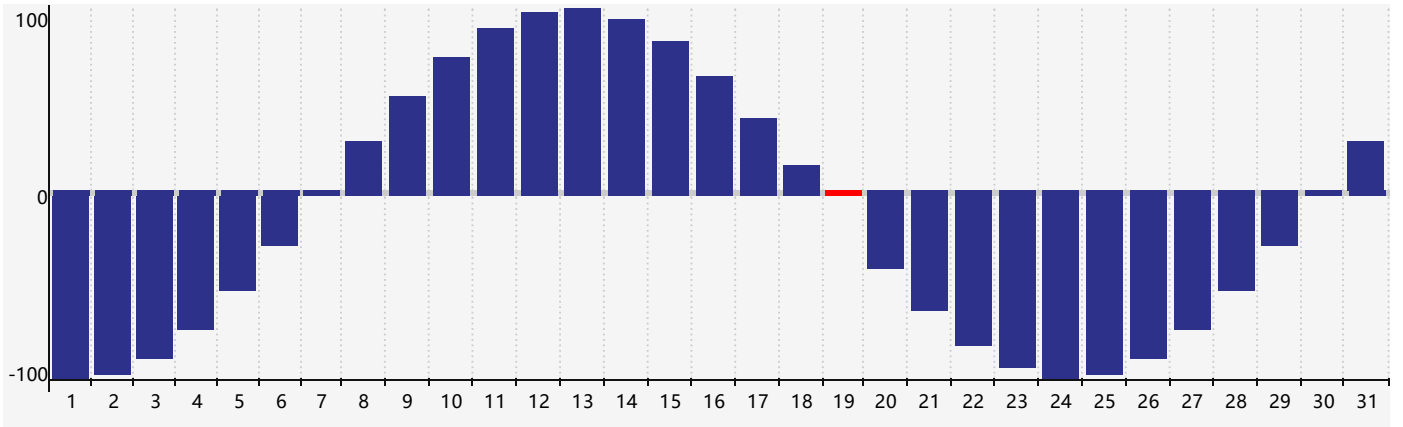

## July 2020 Physical Biorhythm Charts

# July 2020

SUN	MON	TUE	WED	THU	FRI	SAT
28	29	30	1	2	3	4
5	6	7	8	9	10	11
12	13	14	15	16	17	18
19 <small>Physical</small>	20	21	22	23	24	25
26	27	28	29	30	31	1