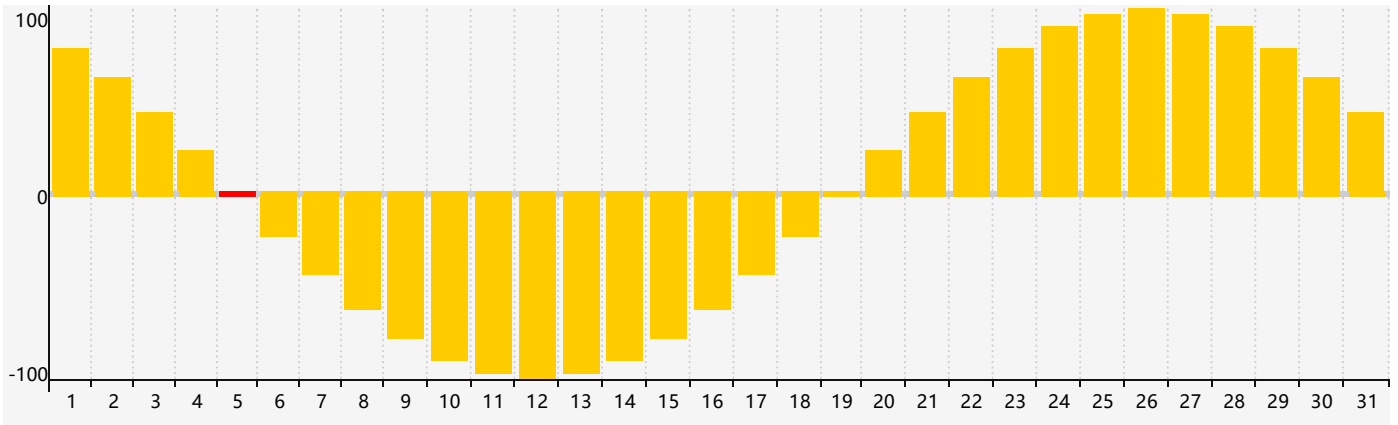

August 2020 Intellectual Biorhythm Charts

August 2020 Emotional Biorhythm Charts

August 2020 Physical Biorhythm Charts

August 2020

SUN	MON	TUE	WED	THU	FRI	SAT
26	27	28	29	30	31	1
2	3	4	5 Emotional Physical	6	7	8
9	10	11	12	13	14	15
16	17	18	19	20	21	22
23	24	25 Intellectual	26	27	28 Physical	29
30	31	1	2 Emotional	3	4	5