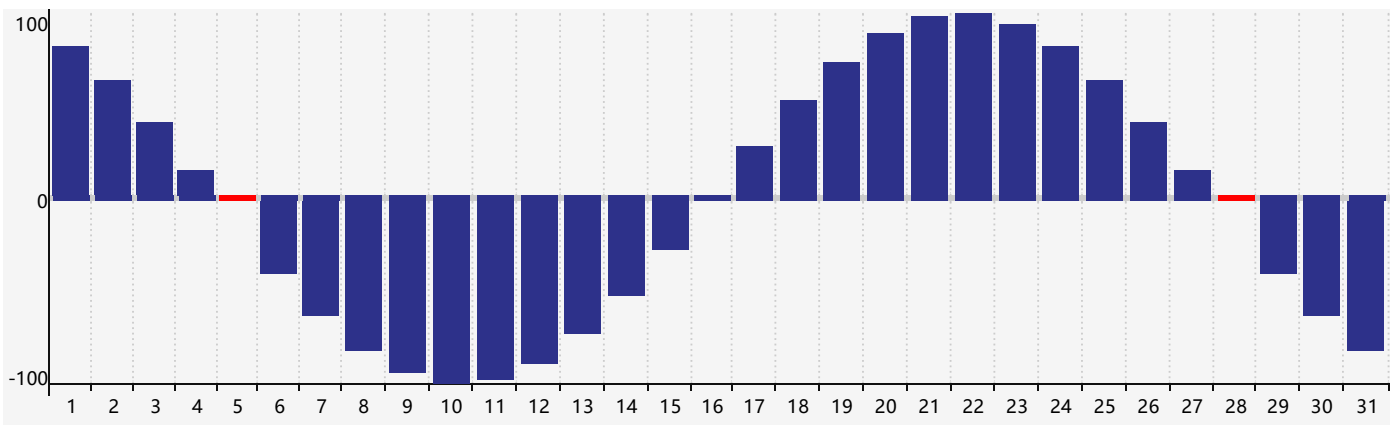

August 2020 Intellectual Biorhythm Charts

August 2020 Emotional Biorhythm Charts

August 2020 Physical Biorhythm Charts

August 2020

SUN	MON	TUE	WED	THU	FRI	SAT
26	27	28	29	30	31	1
2	3	4	5 Emotional Physical	6	7	8
9	10	11	12	13	14	15
16	17	18	19	20	21	22
23	24	25 Intellectual	26	27	28 Physical	29
30	31	1	2 Emotional	3	4	5