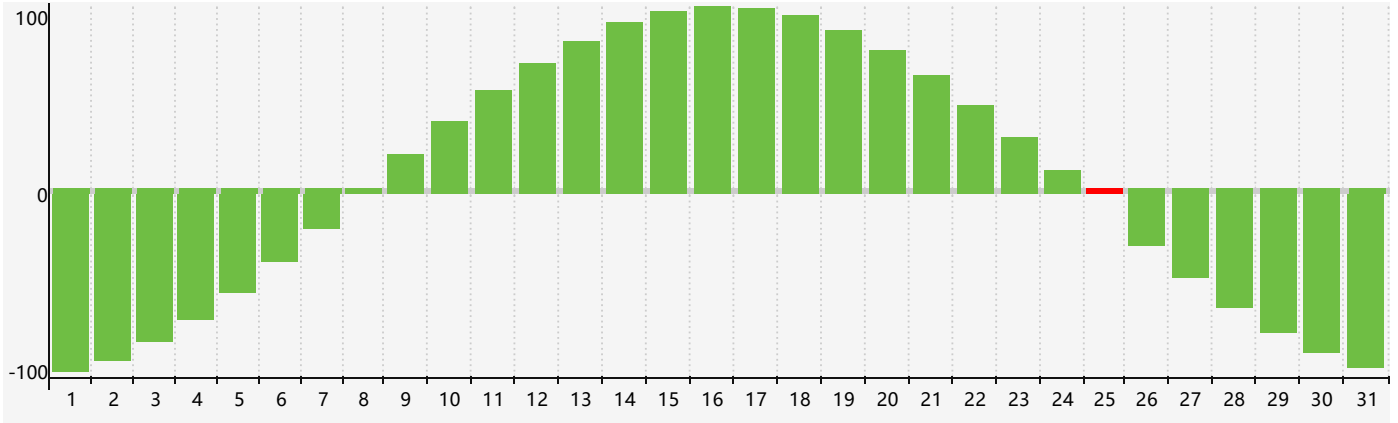

August 2020 Intellectual Biorhythm Charts

August 2020 Emotional Biorhythm Charts

August 2020 Physical Biorhythm Charts

August 2020

SUN	MON	TUE	WED	THU	FRI	SAT
26	27	28	29	30	31	1
2	3	4	5 Emotional Physical	6	7	8
9	10	11	12	13	14	15
16	17	18	19	20	21	22
23	24	25 Intellectual	26	27	28 Physical	29
30	31	1	2 Emotional	3	4	5