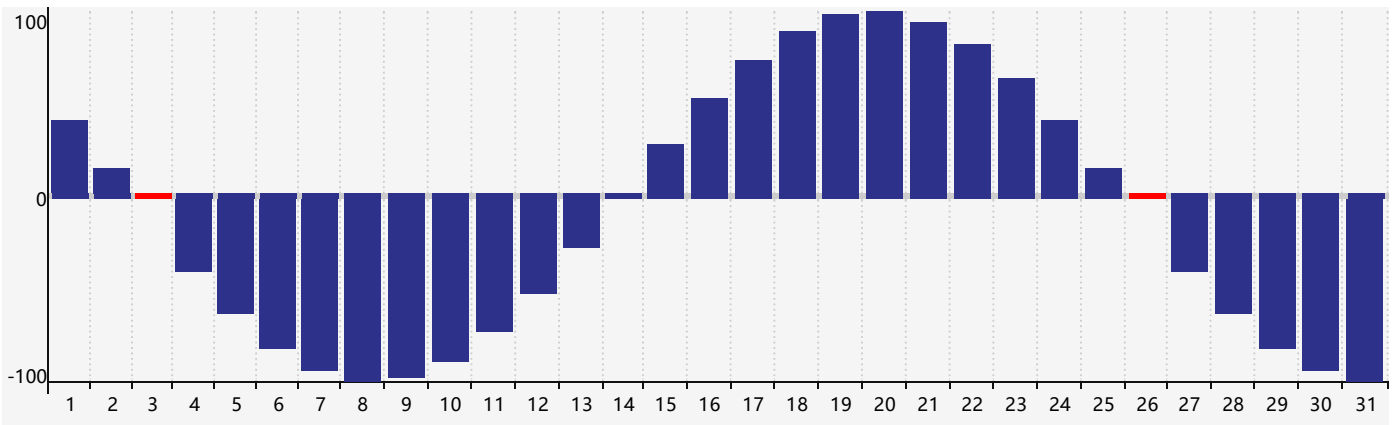

August 2020 Intellectual Biorhythm Charts

August 2020 Emotional Biorhythm Charts

August 2020 Physical Biorhythm Charts

August 2020

SUN	MON	TUE	WED	THU	FRI	SAT
26	27	28	29	30	31	1
2	3 Physical	4	5	6	7	8 Intellectual
9	10	11	12 Emotional	13	14	15
16	17	18	19	20	21	22
23	24	25	26 Physical	27	28	29
30	31	1	2	3	4	5