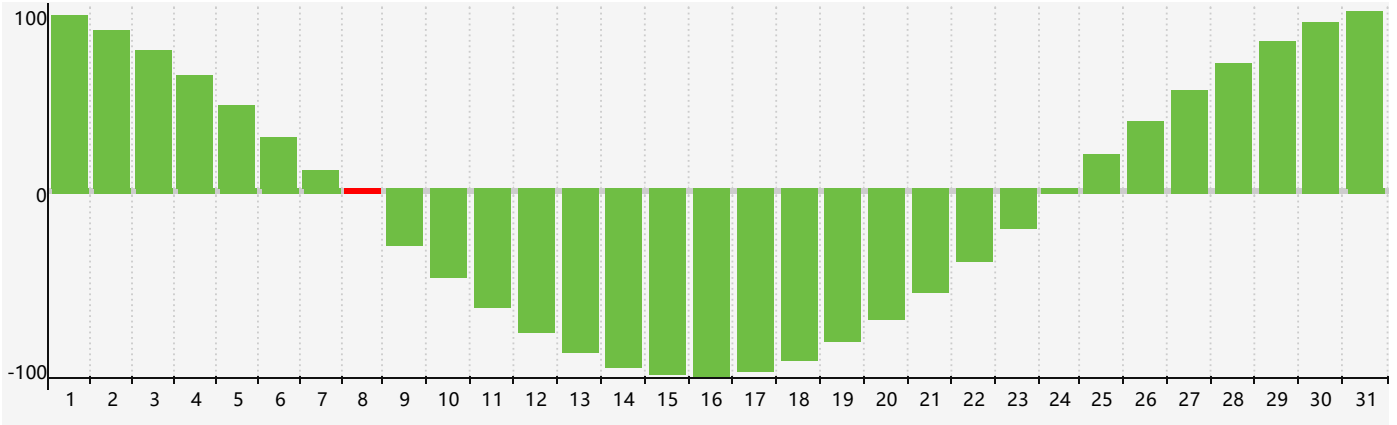

August 2020 Intellectual Biorhythm Charts

August 2020 Emotional Biorhythm Charts

August 2020 Physical Biorhythm Charts

August 2020

SUN	MON	TUE	WED	THU	FRI	SAT
26	27	28	29	30	31	1
2	3 Physical	4	5	6	7	8 Intellectual
9	10	11	12 Emotional	13	14	15
16	17	18	19	20	21	22
23	24	25	26 Physical	27	28	29
30	31	1	2	3	4	5