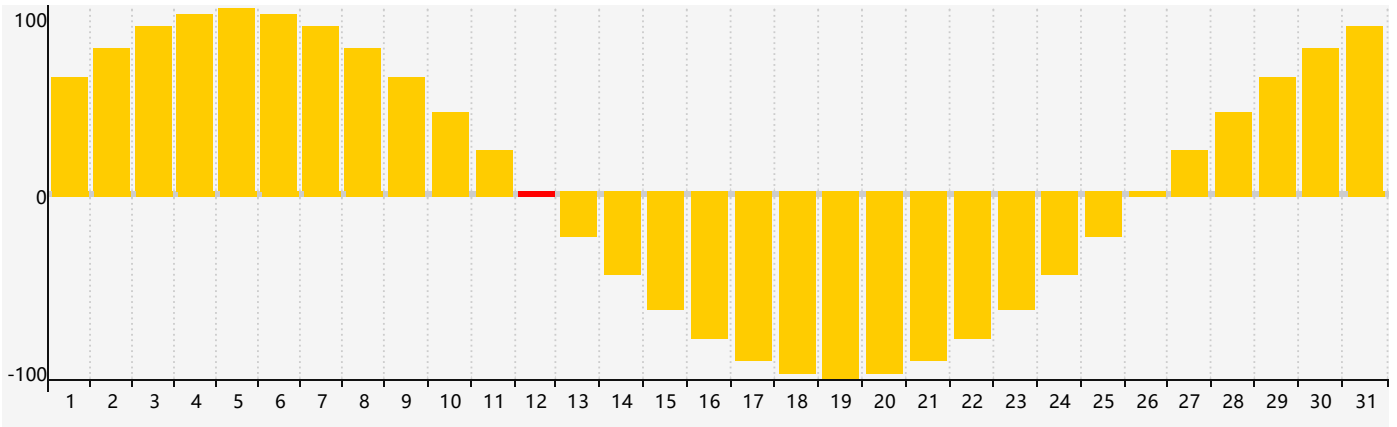

August 2020 Intellectual Biorhythm Charts

August 2020 Emotional Biorhythm Charts

August 2020 Physical Biorhythm Charts

August 2020

SUN	MON	TUE	WED	THU	FRI	SAT
26	27	28	29	30	31	1
2	3 Physical	4	5	6	7	8 Intellectual
9	10	11	12 Emotional	13	14	15
16	17	18	19	20	21	22
23	24	25	26 Physical	27	28	29
30	31	1	2	3	4	5