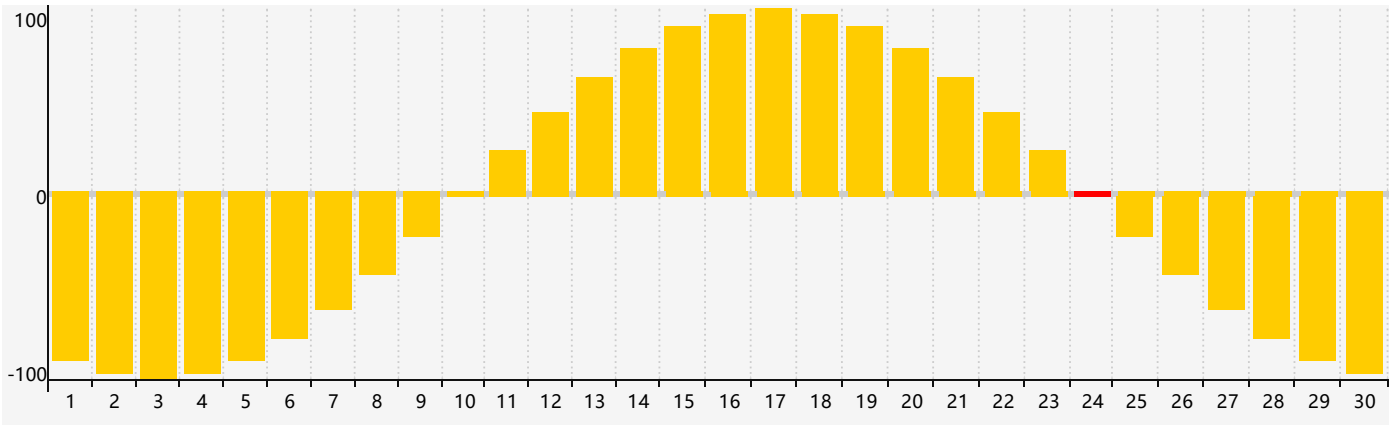

September 2020 Intellectual Biorhythm Charts

September 2020 Emotional Biorhythm Charts

September 2020 Physical Biorhythm Charts

September 2020

SUN	MON	TUE	WED	THU	FRI	SAT
30 	31 	1 	2 	3 	4 	5 
6 	7 Intellectual 	8 	9 	10 	11 	12 
13 	14 	15 	16 	17 	18 	19 Physical 
20 	21 	22 	23 	24 Emotional 	25 	26 
27 	28 	29 	30 	1 	2 	3 