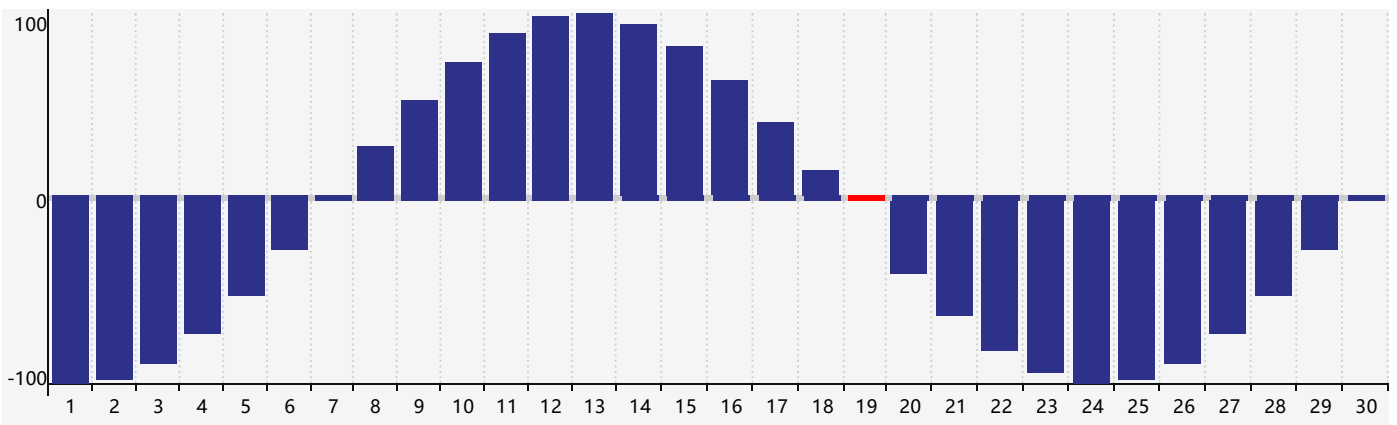

September 2020 Intellectual Biorhythm Charts

September 2020 Emotional Biorhythm Charts

September 2020 Physical Biorhythm Charts

September 2020

SUN	MON	TUE	WED	THU	FRI	SAT
30 	31 	1 	2 	3 	4 	5 
6 	7 Intellectual 	8 	9 	10 	11 	12 
13 	14 	15 	16 	17 	18 	19 Physical 
20 	21 	22 	23 	24 Emotional 	25 	26 
27 	28 	29 	30 	1 	2 	3 