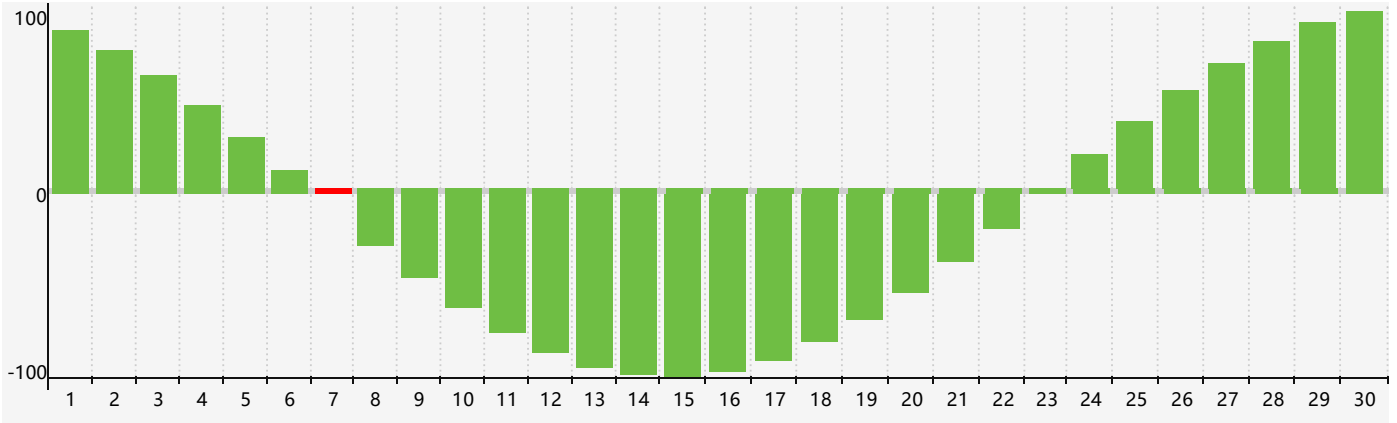

September 2020 Intellectual Biorhythm Charts

September 2020 Emotional Biorhythm Charts

September 2020 Physical Biorhythm Charts

September 2020

SUN	MON	TUE	WED	THU	FRI	SAT
30 	31 	1 	2 	3 	4 	5 
6 	7 Intellectual 	8 	9 	10 	11 	12 
13 	14 	15 	16 	17 	18 	19 Physical 
20 	21 	22 	23 	24 Emotional 	25 	26 
27 	28 	29 	30 	1 	2 	3 