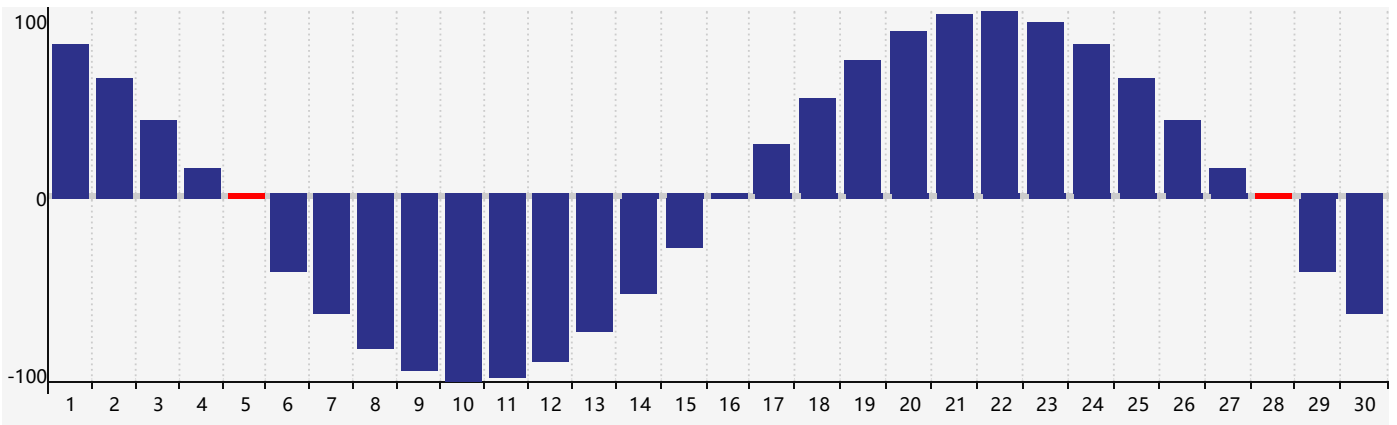

September 2020 Intellectual Biorhythm Charts

September 2020 Emotional Biorhythm Charts

September 2020 Physical Biorhythm Charts

September 2020

SUN	MON	TUE	WED	THU	FRI	SAT
30	31	1	2	3 Emotional	4	5 Physical
6	7	8	9	10	11	12
13	14	15	16 Intellectual	17	18	19
20	21	22	23	24	25	26
27	28 Physical	29	30	1 Emotional	2	3