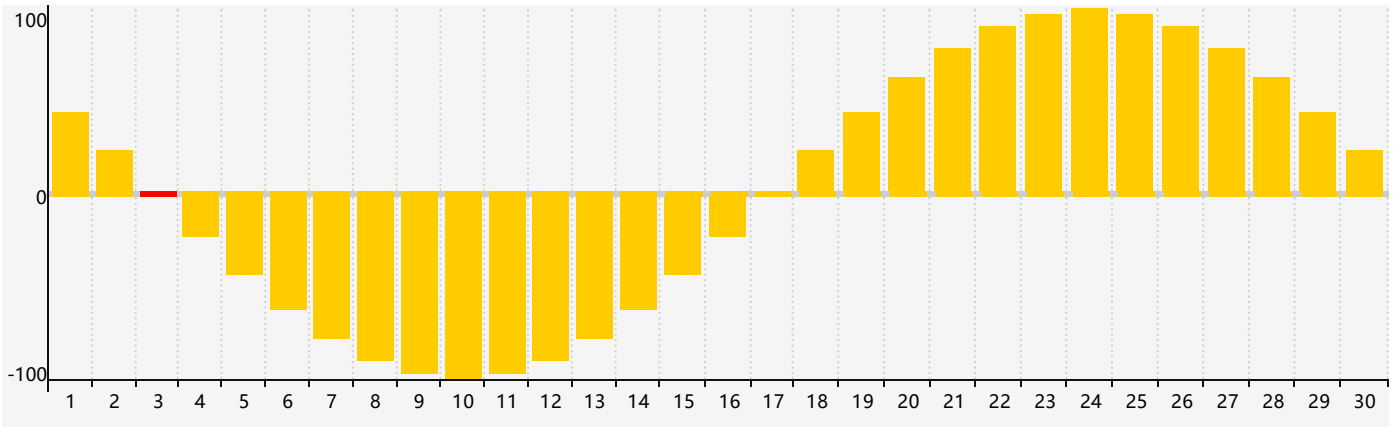

September 2020 Intellectual Biorhythm Charts

September 2020 Emotional Biorhythm Charts

September 2020 Physical Biorhythm Charts

September 2020

SUN	MON	TUE	WED	THU	FRI	SAT
30	31	1	2	3 Emotional	4	5 Physical
6	7	8	9	10	11	12
13	14	15	16 Intellectual	17	18	19
20	21	22	23	24	25	26
27	28 Physical	29	30	1 Emotional	2	3