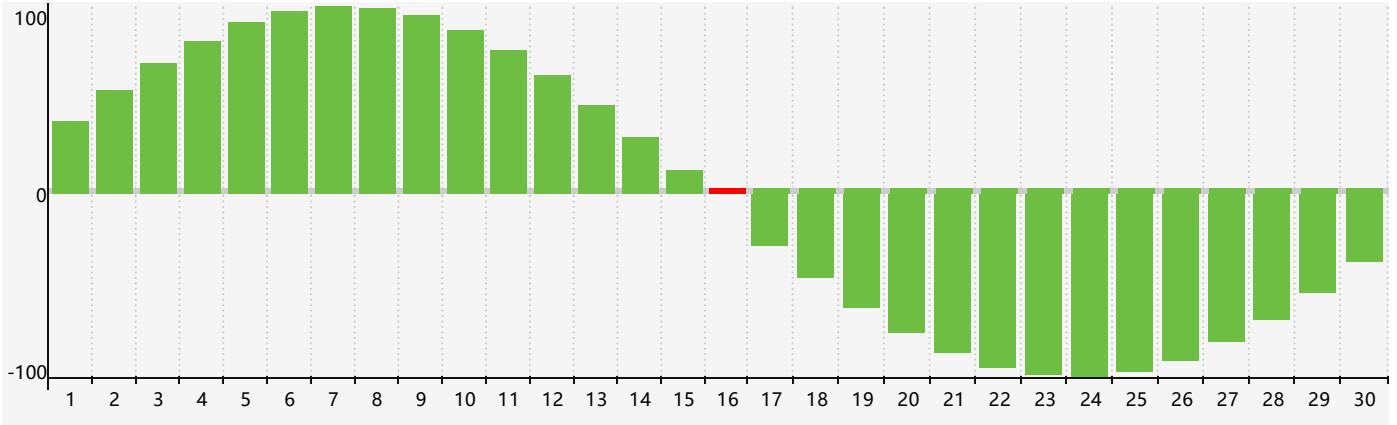

September 2020 Intellectual Biorhythm Charts

September 2020 Emotional Biorhythm Charts

September 2020 Physical Biorhythm Charts

September 2020

SUN	MON	TUE	WED	THU	FRI	SAT
30	31	1	2	3 Emotional	4	5 Physical
6	7	8	9	10	11	12
13	14	15	16 Intellectual	17	18	19
20	21	22	23	24	25	26
27	28 Physical	29	30	1 Emotional	2	3