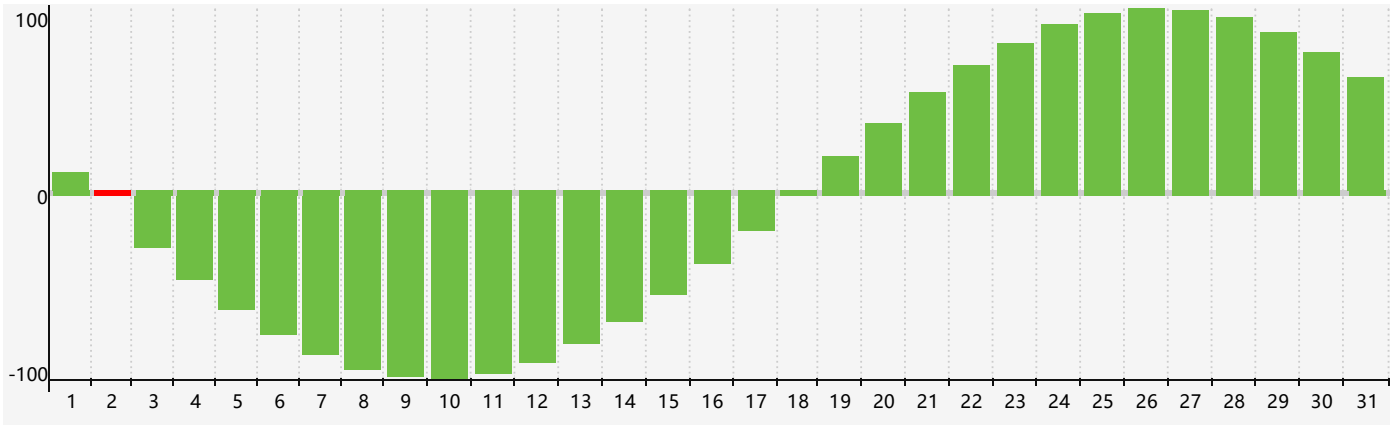

January 2021 Intellectual Biorhythm Charts

January 2021 Emotional Biorhythm Charts

January 2021 Physical Biorhythm Charts

January 2021

SUN	MON	TUE	WED	THU	FRI	SAT
27	28	29	30	31	1	2 Intellectual
3	4	5	6	7 Emotional	8	9
10	11	12	13	14	15 Physical	16
17	18	19	20	21	22	23
24	25	26	27	28	29	30
31	1	2	3	4 Intellectual Emotional	5	6