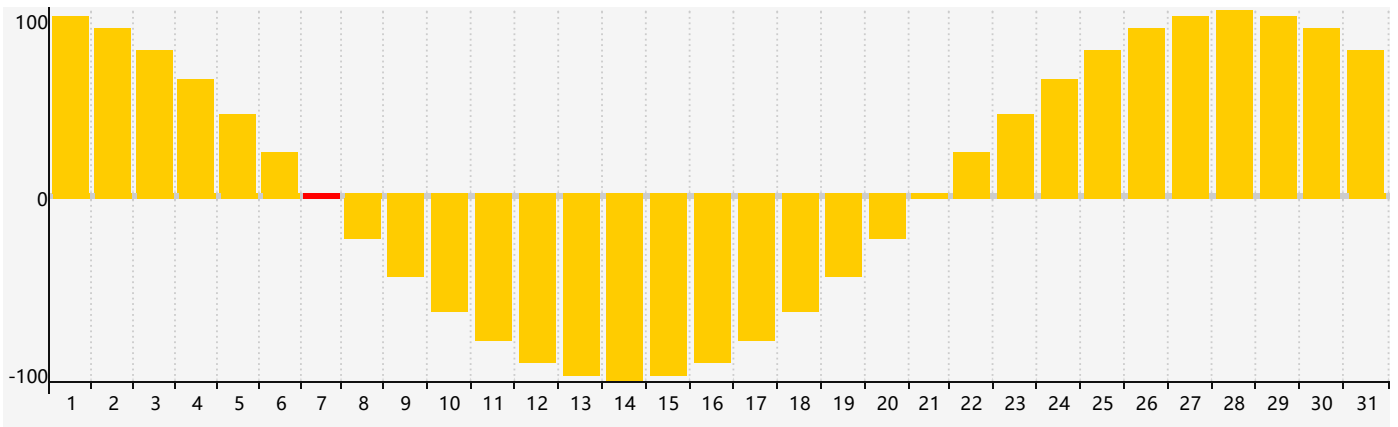

January 2021 Intellectual Biorhythm Charts

January 2021 Emotional Biorhythm Charts

January 2021 Physical Biorhythm Charts

January 2021

SUN	MON	TUE	WED	THU	FRI	SAT
27	28	29	30	31	1	2 Intellectual
3	4	5	6	7 Emotional	8	9
10	11	12	13	14	15 Physical	16
17	18	19	20	21	22	23
24	25	26	27	28	29	30
31	1	2	3	4 Intellectual Emotional	5	6