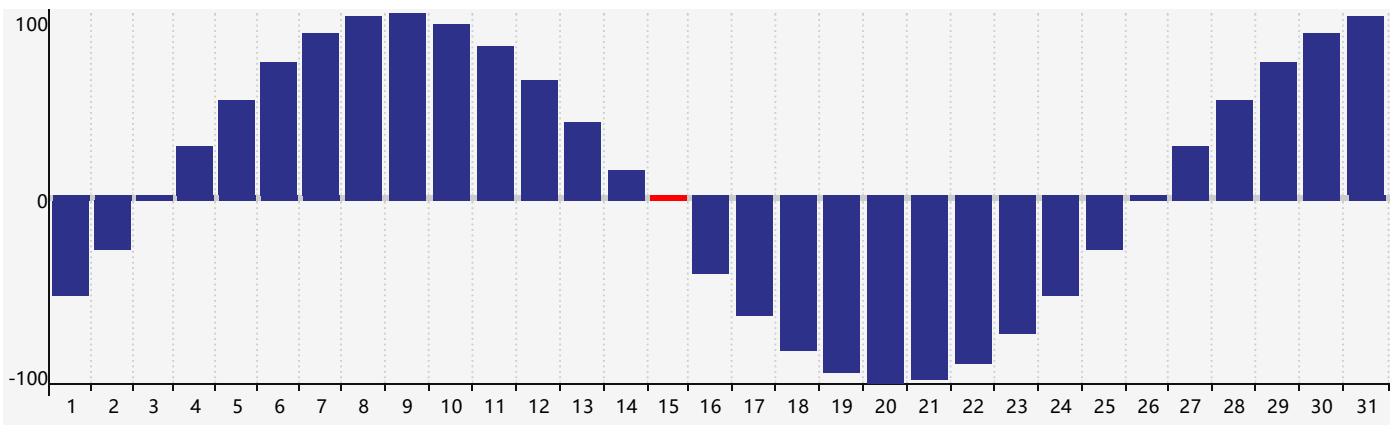

January 2021 Intellectual Biorhythm Charts

January 2021 Emotional Biorhythm Charts

January 2021 Physical Biorhythm Charts

January 2021

SUN	MON	TUE	WED	THU	FRI	SAT
27	28	29	30	31	1	2 Intellectual
3	4	5	6	7 Emotional	8	9
10	11	12	13	14	15 Physical	16
17	18	19	20	21	22	23
24	25	26	27	28	29	30
31	1	2	3	4 Intellectual Emotional	5	6