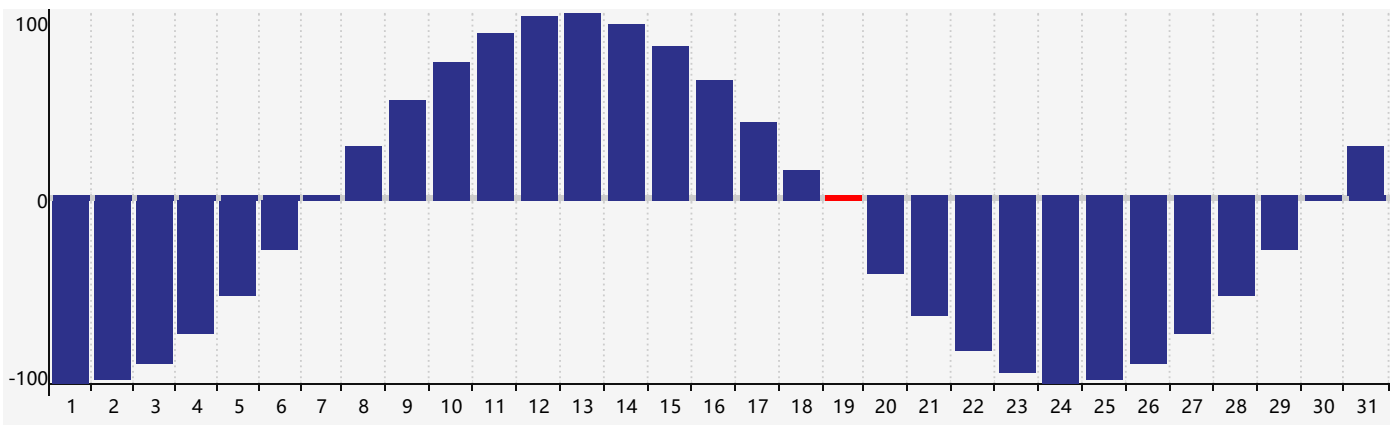

January 2021 Intellectual Biorhythm Charts

January 2021 Emotional Biorhythm Charts

January 2021 Physical Biorhythm Charts

January 2021

SUN	MON	TUE	WED	THU	FRI	SAT
27 Physical	28	29	30	31	1	2
3	4	5	6	7	8	9
10	11 Emotional	12	13 Intellectual	14	15	16
17	18	19 Physical	20	21	22	23
24	25	26	27	28	29	30
31	1	2	3	4	5	6