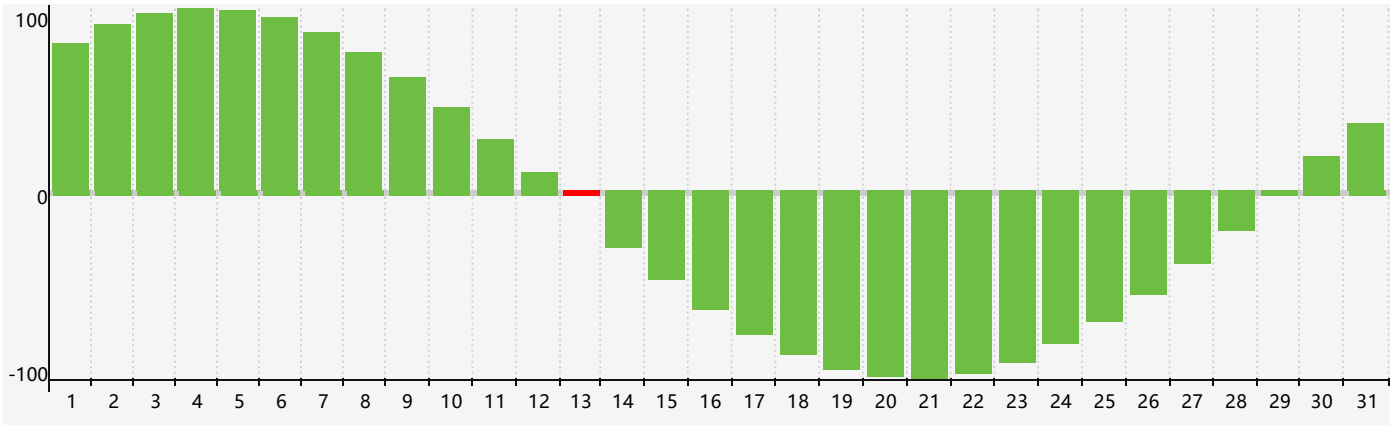

January 2021 Intellectual Biorhythm Charts

January 2021 Emotional Biorhythm Charts

January 2021 Physical Biorhythm Charts

January 2021

SUN	MON	TUE	WED	THU	FRI	SAT
27 Physical	28	29	30	31	1	2
3	4	5	6	7	8	9
10	11 Emotional	12	13 Intellectual	14	15	16
17	18	19 Physical	20	21	22	23
24	25	26	27	28	29	30
31	1	2	3	4	5	6