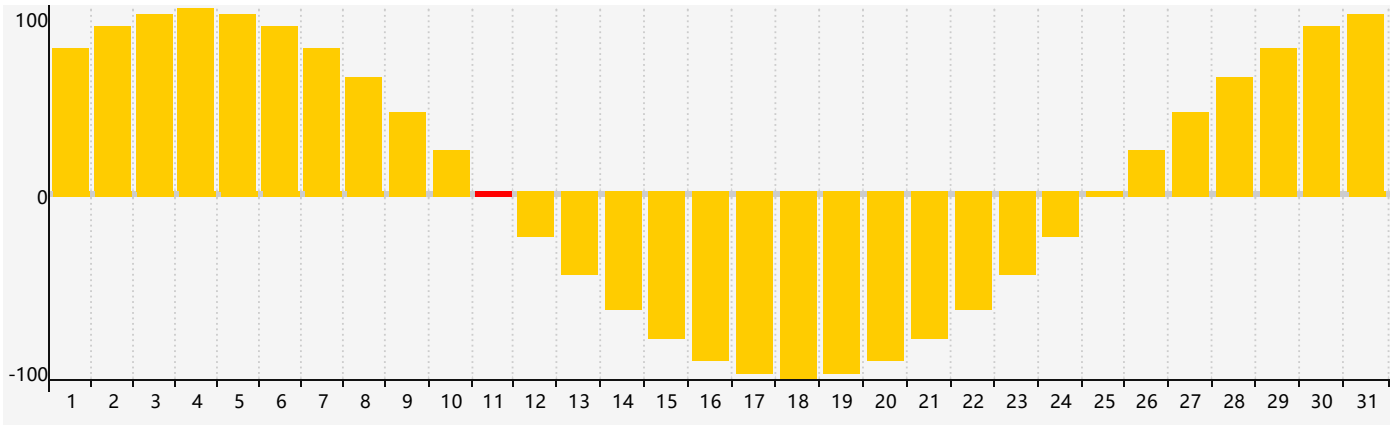

January 2021 Intellectual Biorhythm Charts

January 2021 Emotional Biorhythm Charts

January 2021 Physical Biorhythm Charts

January 2021

SUN	MON	TUE	WED	THU	FRI	SAT
27 Physical	28	29	30	31	1	2
3	4	5	6	7	8	9
10	11 Emotional	12	13 Intellectual	14	15	16
17	18	19 Physical	20	21	22	23
24	25	26	27	28	29	30
31	1	2	3	4	5	6