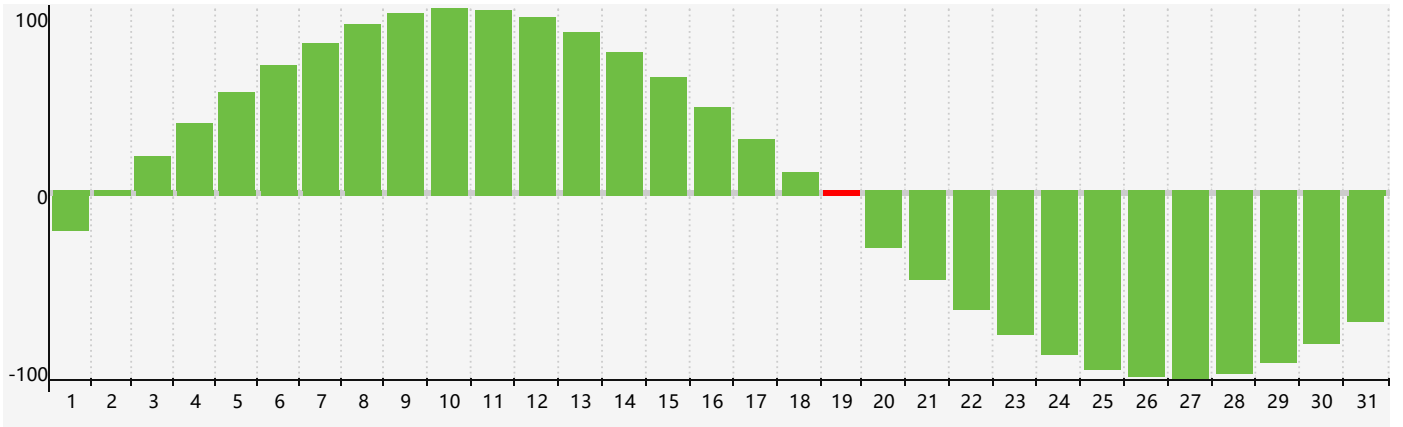

January 2021 Intellectual Biorhythm Charts

January 2021

SUN	MON	TUE	WED	THU	FRI	SAT
27	28	29	30	31	1	2
3	4	5	6	7	8	9
10	11	12	13	14	15	16
17	18	19 Intellectual	20	21	22	23
24	25	26	27	28	29	30
31	1	2	3	4	5	6