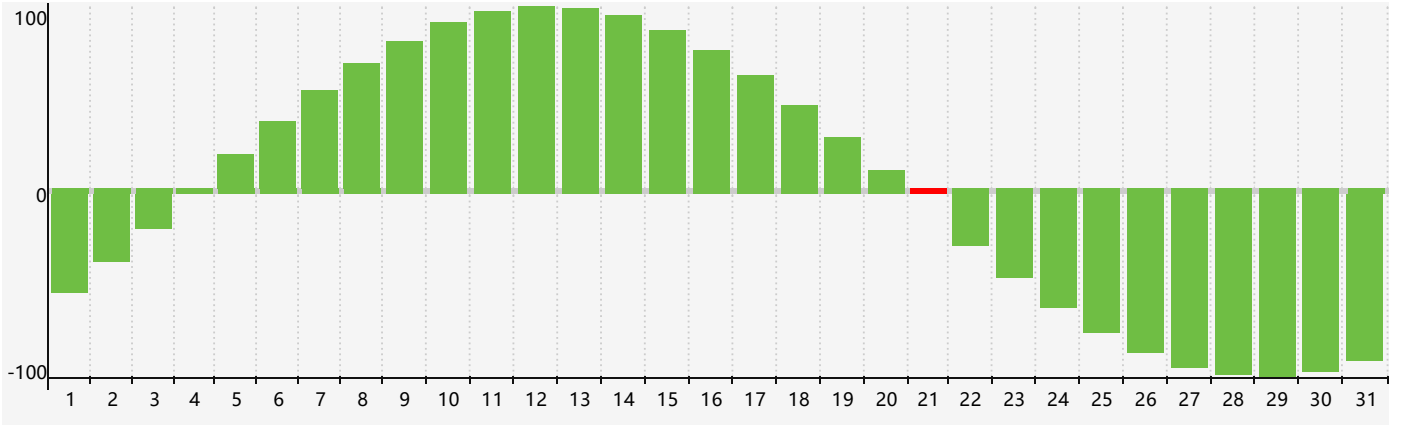

October 2021 Intellectual Biorhythm Charts

October 2021 Emotional Biorhythm Charts

October 2021 Physical Biorhythm Charts

October 2021

SUN	MON	TUE	WED	THU	FRI	SAT
26	27	28 <small>Emotional</small>	29	30 <small>Physical</small>	1	2
3	4	5	6	7	8	9
10	11	12	13	14	15	16
17	18	19	20	21 <small>Intellectual</small>	22	23 <small>Physical</small>
24	25	26 <small>Emotional</small>	27	28	29	30
31	1	2	3	4	5	6