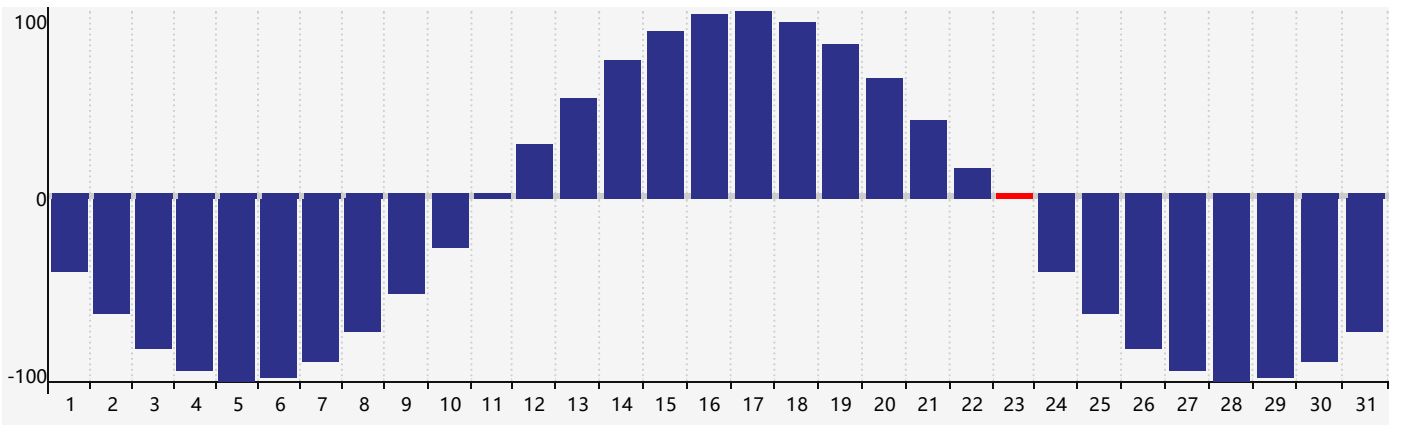

October 2021 Intellectual Biorhythm Charts

October 2021 Emotional Biorhythm Charts

October 2021 Physical Biorhythm Charts

October 2021

SUN	MON	TUE	WED	THU	FRI	SAT
26	27	28 <small>Emotional</small>	29	30 <small>Physical</small>	1	2
3	4	5	6	7	8	9
10	11	12	13	14	15	16
17	18	19	20	21 <small>Intellectual</small>	22	23 <small>Physical</small>
24	25	26 <small>Emotional</small>	27	28	29	30
31	1	2	3	4	5	6