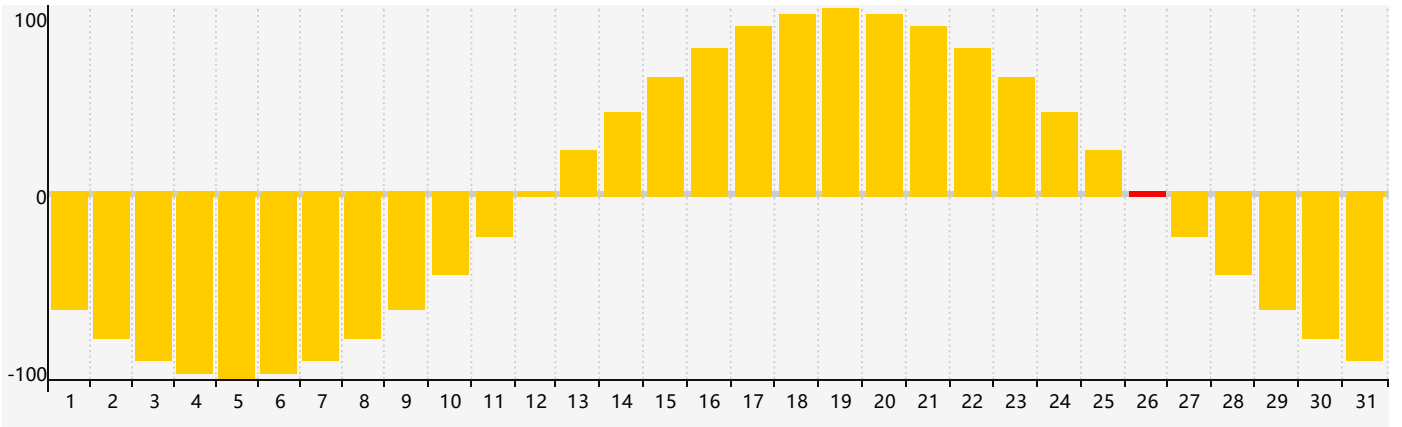

October 2021 Intellectual Biorhythm Charts

October 2021 Emotional Biorhythm Charts

October 2021 Physical Biorhythm Charts

October 2021

SUN	MON	TUE	WED	THU	FRI	SAT
26	27	28 <small>Emotional</small>	29	30 <small>Physical</small>	1	2
3	4	5	6	7	8	9
10	11	12	13	14	15	16
17	18	19	20	21 <small>Intellectual</small>	22	23 <small>Physical</small>
24	25	26 <small>Emotional</small>	27	28	29	30
31	1	2	3	4	5	6